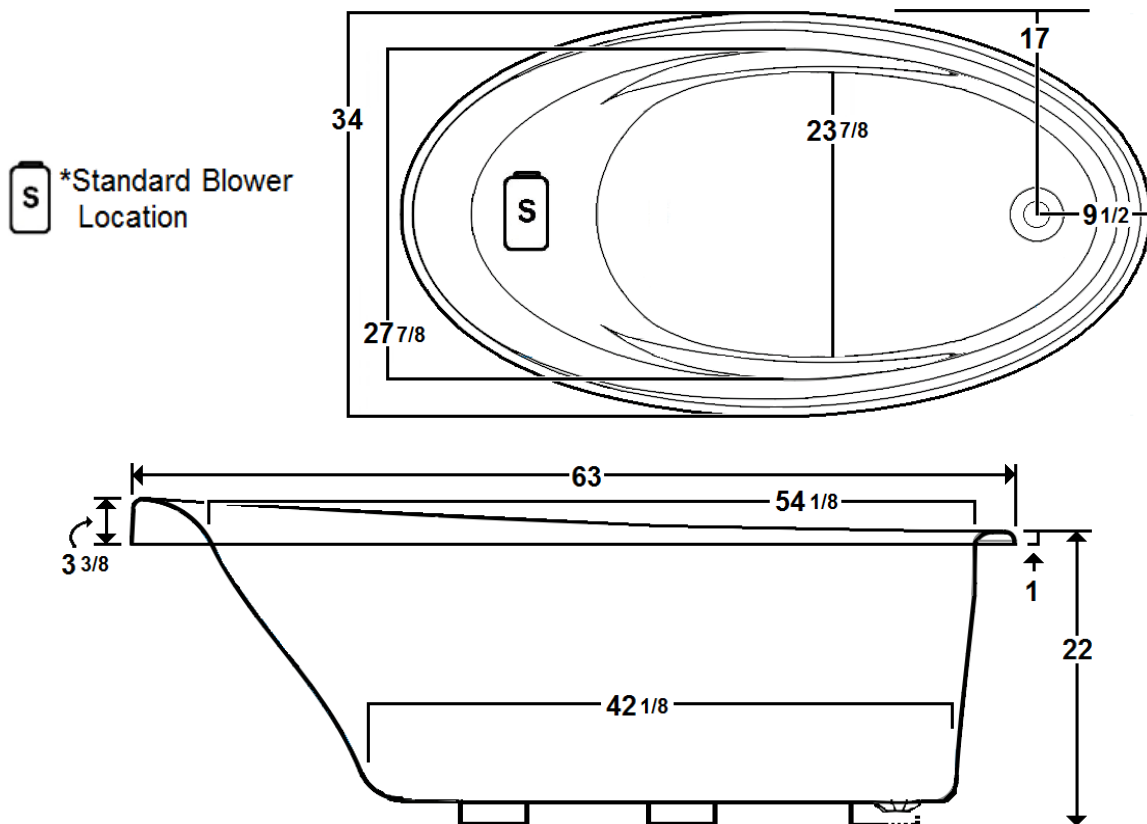

## 63" x 34" Drop-In Acrylic Air Bath

Model Number  
**6334AA064**  
Drop-In Air Bath in White

**\*All dimensions are +/- 1/2" and subject to change without notice\***

### Technical Information

- Weight: 177 lbs.
- Water Depth to Overflow: 16 1/4"
- Water Capacity: 63 gal.
- Sump Dimension: 42 1/8" x 23 7/8"