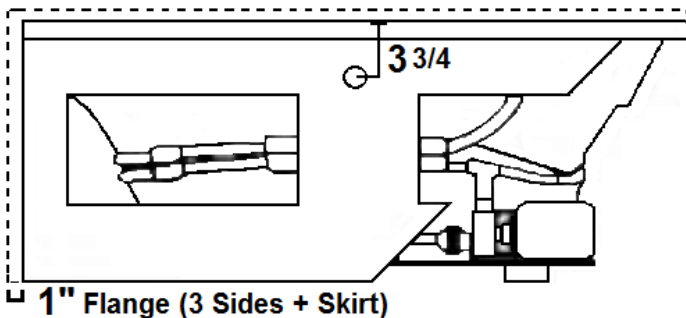

ALCOVE PLUS

60" x 42" Skirted Acrylic Whirlpool

Model Number
4260APW064
Center Drain Whirlpool in White

Features

- Color-matched jet trim
- 10 adjustable hydrotherapy jets
- Pillows included
- Constructed of high-gloss durable acrylic
- 3-Speed control for the 13.5 Amp pump
- Inline heater available – LM300
- Mood light available – LM522
- Pre-leveled base for easy installation
- Made in the USA

All dimensions are +/- 1/4" and subject to change without notice
Confirm specification before installation

Standard (S) Pump Location and Alternate (A-1) Pump location.

Technical Information

- Weight: 180 lbs.
- Water Depth to Overflow: 17 1/2"
- Water Operating Level: 55 gal.
- Water Capacity: 98 gal.
- Sump Dimension: 36" x 26"