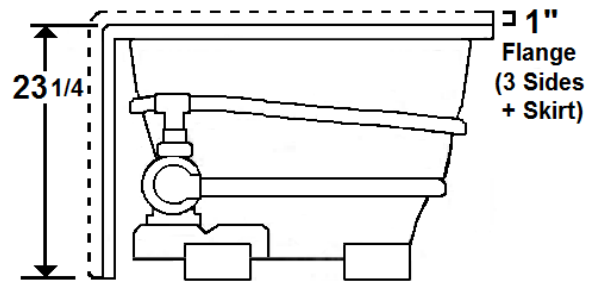

ALCOVE PLUS

60" x 42" Skirted Acrylic Whirlpool

Model Number
4260APW064
Center Drain Whirlpool in White

Features

- Color-matched jet trim
- 10 adjustable hydrotherapy jets
- Pillows included
- Constructed of high-gloss durable acrylic
- 3-Speed control for the 13.5 Amp pump
- Inline heater available – LM300
- Mood light available – LM522
- Pre-leveled base for easy installation
- Made in the USA

All dimensions are +/- 1/4" and subject to change without notice
Confirm specification before installation

Standard (S) Pump Location and Alternate (A-1) Pump location.

Technical Information

- Weight: 180 lbs.
- Water Depth to Overflow: 17 1/2"
- Water Operating Level: 55 gal.
- Water Capacity: 98 gal.
- Sump Dimension: 36" x 26"