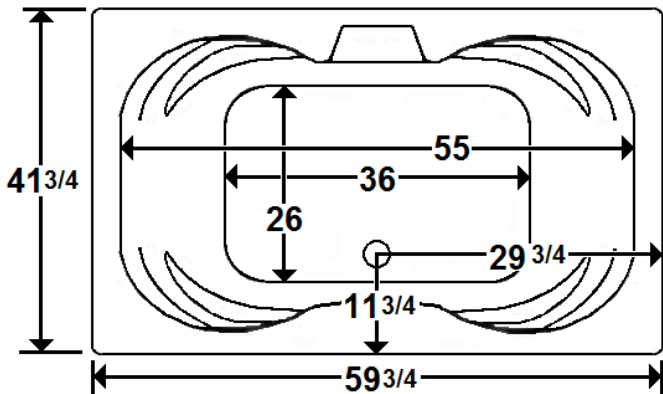

ALCOVE PLUS

60" x 42" Skirted Acrylic Whirlpool

Model Number
4260APW064
Center Drain Whirlpool in White

Features

- Color-matched jet trim
- 10 adjustable hydrotherapy jets
- Pillows included
- Constructed of high-gloss durable acrylic
- 3-Speed control for the 13.5 Amp pump
- Inline heater available – LM300
- Mood light available – LM522
- Pre-leveled base for easy installation
- Made in the USA

All dimensions are +/- 1/4" and subject to change without notice
Confirm specification before installation

Standard (S) Pump Location and Alternate (A-1) Pump location.

Technical Information

- Weight: 180 lbs.
- Water Depth to Overflow: 17 1/2"
- Water Operating Level: 55 gal.
- Water Capacity: 98 gal.
- Sump Dimension: 36" x 26"