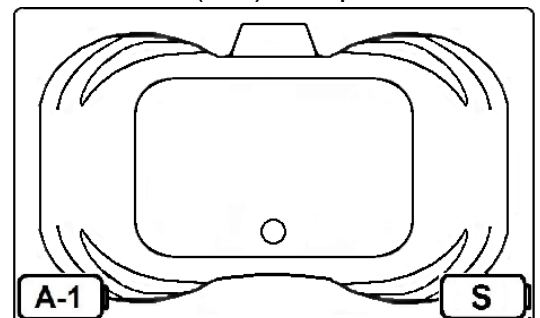

ALCOVE PLUS

60" x 42" Skirted Acrylic Whirlpool

Model Number
4260APW064
Center Drain Whirlpool in White

Features

- Color-matched jet trim
- 10 adjustable hydrotherapy jets
- Pillows included
- Constructed of high-gloss durable acrylic
- 3-Speed control for the 13.5 Amp pump
- Inline heater available – LM300
- Mood light available – LM522
- Pre-leveled base for easy installation
- Made in the USA

All dimensions are +/- 1/4" and subject to change without notice
Confirm specification before installation

Standard (S) Pump Location and Alternate (A-1) Pump location.

Technical Information

- Weight: 180 lbs.
- Water Depth to Overflow: 17 1/2"
- Water Operating Level: 55 gal.
- Water Capacity: 98 gal.
- Sump Dimension: 36" x 26"