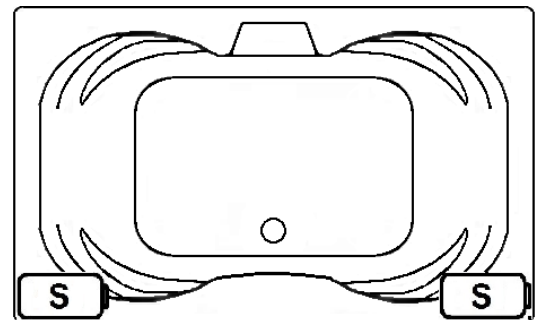

ALCOVE PLUS

60" x 42" Skirted Acrylic Combo Bath

Model Number
4260APWA064
Center Drain Combo Bath in White

Features

- Color-matched jet trim and air controls
- 8 adjustable hydrotherapy jets
- 16 high output lateral air injectors
- Pillows included
- Constructed of high-gloss durable acrylic
- 3-Speed control for the 9.0 Amp pump
- 12.0 Amp variable speed blower
- Inline heater available – LM300
- Mood light available – LM522
- Pre-leveled base for easy installation
- Made in the USA

All dimensions are +/- 1/4" and subject to change without notice
Confirm specifications before installation

Standard (S) Pump Locations.

Technical Information

- Weight: 215 lbs.
- Water Depth to Overflow: 17 1/2"
- Water Operating Level: 55 gal.
- Water Capacity: 98 gal.
- Sump Dimension: 36" x 26"