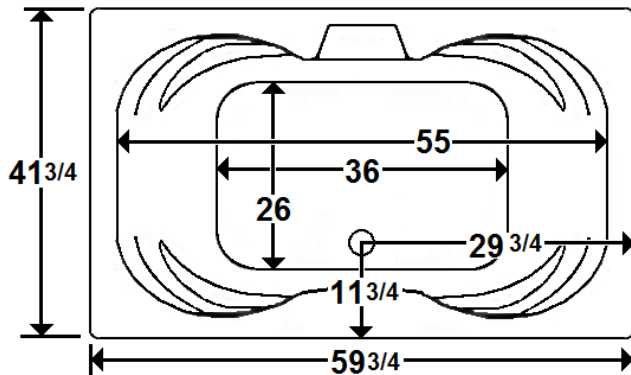

ALCOVE PLUS

60" x 42" Skirted Acrylic Combo Bath

Model Number
4260APWA064
Center Drain Combo Bath in White

Features

- Color-matched jet trim and air controls
- 8 adjustable hydrotherapy jets
- 16 high output lateral air injectors
- Pillows included
- Constructed of high-gloss durable acrylic
- 3-Speed control for the 9.0 Amp pump
- 12.0 Amp variable speed blower
- Inline heater available – LM300
- Mood light available – LM522
- Pre-leveled base for easy installation
- Made in the USA

All dimensions are +/- 1/4" and subject to change without notice
Confirm specifications before installation

Standard (S) Pump Locations.

Technical Information

- Weight: 215 lbs.
- Water Depth to Overflow: 17 1/2"
- Water Operating Level: 55 gal.
- Water Capacity: 98 gal.
- Sump Dimension: 36" x 26"