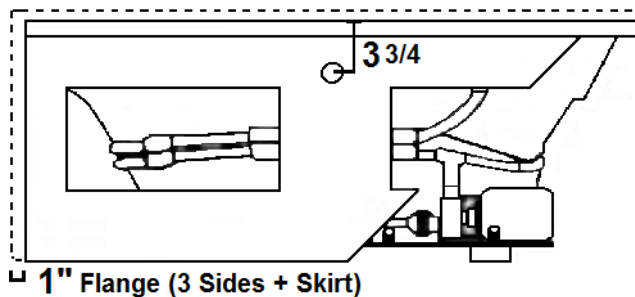

ALCOVE PLUS

60" x 42" Skirted Acrylic Combo Bath

Model Number
4260APWA064
Center Drain Combo Bath in White

Features

- Color-matched jet trim and air controls
- 8 adjustable hydrotherapy jets
- 16 high output lateral air injectors
- Pillows included
- Constructed of high-gloss durable acrylic
- 3-Speed control for the 9.0 Amp pump
- 12.0 Amp variable speed blower
- Inline heater available – LM300
- Mood light available – LM522
- Pre-leveled base for easy installation
- Made in the USA

All dimensions are +/- 1/4" and subject to change without notice
Confirm specifications before installation

Standard (S) Pump Locations.

Technical Information

- Weight: 215 lbs.
- Water Depth to Overflow: 17 1/2"
- Water Operating Level: 55 gal.
- Water Capacity: 98 gal.
- Sump Dimension: 36" x 26"