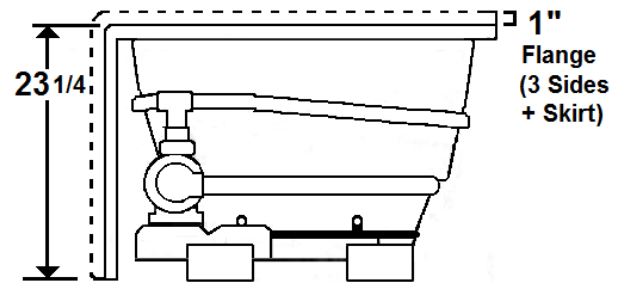

ALCOVE PLUS

60" x 42" Skirted Acrylic Combo Bath

Model Number
4260APWA064
Center Drain Combo Bath in White

Features

- Color-matched jet trim and air controls
- 8 adjustable hydrotherapy jets
- 16 high output lateral air injectors
- Pillows included
- Constructed of high-gloss durable acrylic
- 3-Speed control for the 9.0 Amp pump
- 12.0 Amp variable speed blower
- Inline heater available – LM300
- Mood light available – LM522
- Pre-leveled base for easy installation
- Made in the USA

All dimensions are +/- 1/4" and subject to change without notice
Confirm specifications before installation

Standard (S) Pump Locations.

Technical Information

- Weight: 215 lbs.
- Water Depth to Overflow: 17 1/2"
- Water Operating Level: 55 gal.
- Water Capacity: 98 gal.
- Sump Dimension: 36" x 26"