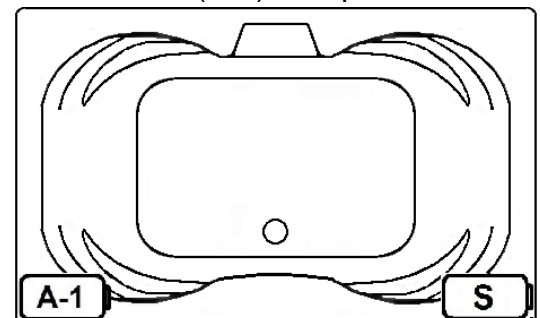

ALCOVE PLUS

60" x 42" Skirted Acrylic Whirlpool

Model Number
4260APW064
Center Drain Whirlpool in White

Features

- Color-matched jet trim
- 8 adjustable hydrotherapy jets
- Pillows included
- Constructed of high-gloss durable acrylic
- 3-Speed control for the 9.0 Amp pump
- Inline heater available – LM300
- Mood light available – LM522
- Pre-leveled base for easy installation
- Made in the USA

All dimensions are +/- 1/4" and subject to change without notice
Confirm specification before installation

Standard (S) Pump Location and Alternate (A-1) Pump location.

Technical Information

- Weight: 180 lbs.
- Water Depth to Overflow: 17 1/2"
- Water Operating Level: 55 gal.
- Water Capacity: 98 gal.
- Sump Dimension: 36" x 26"