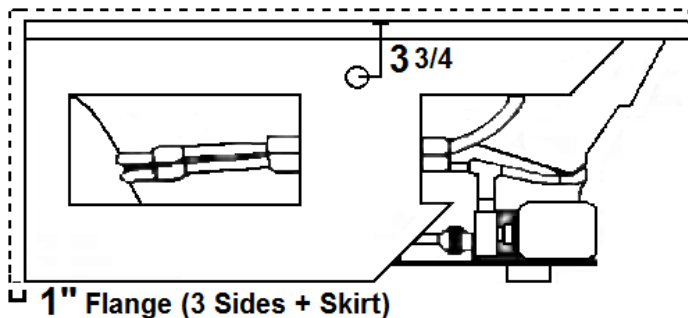

ALCOVE PLUS

60" x 42" Skirted Acrylic Whirlpool

Model Number
4260APW064
Center Drain Whirlpool in White

Features

- Color-matched jet trim
- 8 adjustable hydrotherapy jets
- Pillows included
- Constructed of high-gloss durable acrylic
- 3-Speed control for the 9.0 Amp pump
- Inline heater available – LM300
- Mood light available – LM522
- Pre-leveled base for easy installation
- Made in the USA

All dimensions are +/- 1/4" and subject to change without notice
Confirm specification before installation

Standard (S) Pump Location and Alternate (A-1) Pump location.

Technical Information

- Weight: 180 lbs.
- Water Depth to Overflow: 17 1/2"
- Water Operating Level: 55 gal.
- Water Capacity: 98 gal.
- Sump Dimension: 36" x 26"