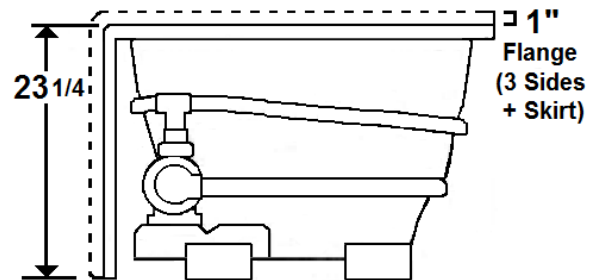

ALCOVE PLUS

60" x 42" Skirted Acrylic Whirlpool

Model Number
4260APW064
Center Drain Whirlpool in White

Features

- Color-matched jet trim
- 8 adjustable hydrotherapy jets
- Pillows included
- Constructed of high-gloss durable acrylic
- 3-Speed control for the 9.0 Amp pump
- Inline heater available – LM300
- Mood light available – LM522
- Pre-leveled base for easy installation
- Made in the USA

All dimensions are +/- 1/4" and subject to change without notice
Confirm specification before installation

Standard (S) Pump Location and Alternate (A-1) Pump location.

Technical Information

- Weight: 180 lbs.
- Water Depth to Overflow: 17 1/2"
- Water Operating Level: 55 gal.
- Water Capacity: 98 gal.
- Sump Dimension: 36" x 26"