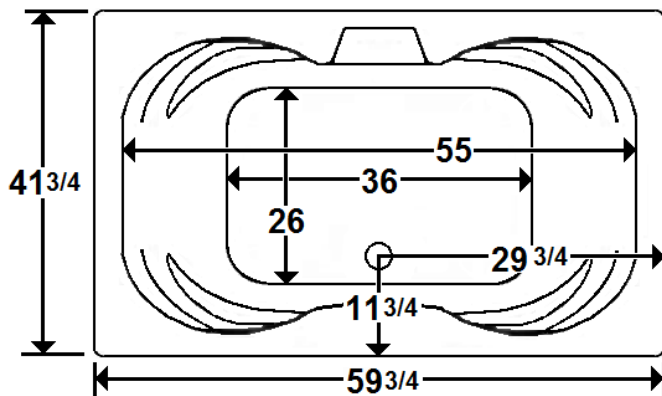

ALCOVE PLUS

60" x 42" Skirted Acrylic Whirlpool

Model Number
4260APW064
Center Drain Whirlpool in White

Features

- Color-matched jet trim
- 8 adjustable hydrotherapy jets
- Pillows included
- Constructed of high-gloss durable acrylic
- 3-Speed control for the 9.0 Amp pump
- Inline heater available – LM300
- Mood light available – LM522
- Pre-leveled base for easy installation
- Made in the USA

All dimensions are +/- 1/4" and subject to change without notice
Confirm specification before installation

Standard (S) Pump Location and Alternate (A-1) Pump location.

Technical Information

- Weight: 180 lbs.
- Water Depth to Overflow: 17 1/2"
- Water Operating Level: 55 gal.
- Water Capacity: 98 gal.
- Sump Dimension: 36" x 26"