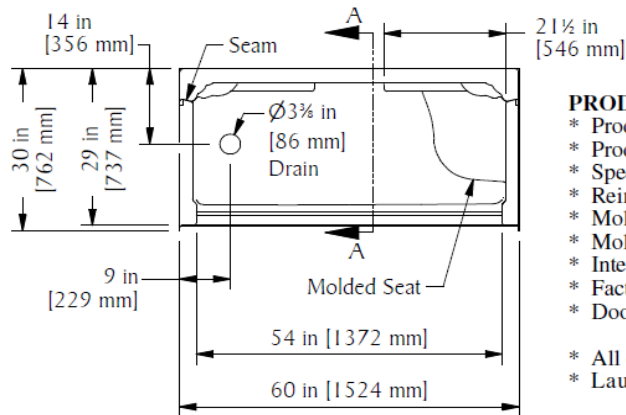

Almedia
60 x 30 x 74
Low Threshold Shower

Available in white
Quick Ship in 7 days

Features

- Easy entry, low 4" threshold
- Integral molded seat
- Sturdy shower base with textured floor
- Four accessory shelves (two 18" x 3", two 8" x 4")
- Simple, easy, 4-piece installation from front or rear
- Accommodates a shower door
- Double thick ArmorCore reinforced walls for extra strength that enables bars to be located to fit your individual needs.
- Premium, durable applied acrylic/fiberglass construction
- High Gloss, attractive, and easy to clean
- 3 grab bars, 1 towel bar, curtain rod, and drain included
- Limited Lifetime Warranty
- Meets or exceeds UPC, IPC, ANSI Z124.1, NAHB, HUD
- Made in the USA

Components Included (Field Installed)

☆ Stainless Steel Curtain Rod

☆

Two 24" and one 18" Stainless Steel Grab Bars, one acrylic towel bar

☆

Chrome Plated Brass Drain

Low Threshold Details

Seat & Drain

Model #

Item #

LH Seat w/RH Drain	LM6030SH1S4PSL064	1295738
RH Seat w/LH Drain	LM6030SH1S4PSR064	1295739

PRODUCT SPECIFICATIONS:

- * Product complies with NAHB, HUD UM-73A, and ANSI-Z124.1.2.
- * Product has a Class B fire rating as determined by ASTM E-84 test method.
- * Special installation instructions for this unit must be followed carefully.
- * Reinforced & slip resistant floor.
- * Molded shelving on back wall.
- * Molded seat approx. 12"W x 16"D x 15"H (opposite of valve wall).
- * Integral 1" [25mm] nailing flange.
- * Factory Drilled 1" [25mm] acrylic towel bar
- * Door Opening: W-53 3/4" [1365mm]
H-68" [1727mm]
- * All dimensions +/- 1/2" [12.8mm]
- * Laurel Mountain reserves the right to change design and/or dimensions.

PLAN
 60" [1524mm] 4-Piece Shower
 w/ 4" [102mm] Threshold, Molded Shelving,
 & Molded Seat
 Left Hand Version (4S40LT/S) Shown

60" [1524mm] 4-Piece Shower w/ 4" [102mm] Threshold, Left or Right Hand Drain & Molded Shelving