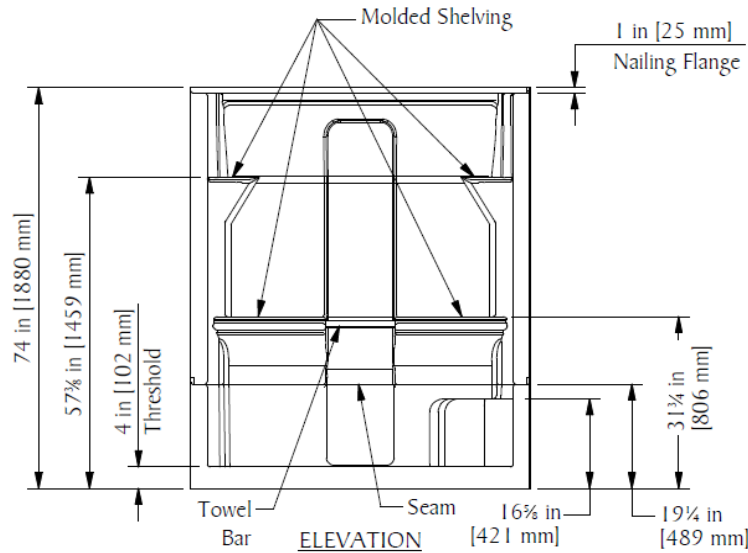

Almedia
60 x 30 x 74
Low Threshold Shower

Available in white
Quick Ship in 7 days

Features

- Easy entry, low 4" threshold
- Integral molded seat
- Sturdy shower base with textured floor
- Four accessory shelves (two 18" x 3", two 8" x 4")
- Simple, easy, 4-piece installation from front or rear
- Accommodates a shower door
- Double thick ArmorCore reinforced walls for extra strength that enables bars to be located to fit your individual needs.
- Premium, durable applied acrylic/fiberglass construction
- High Gloss, attractive, and easy to clean
- 3 grab bars, 1 towel bar, curtain rod, and drain included
- Limited Lifetime Warranty
- Meets or exceeds UPC, IPC, ANSI Z124.1, NAHB, HUD
- Made in the USA

Components Included (Field Installed)

☆ Stainless Steel Curtain Rod

☆

Two 24" and one 18" Stainless Steel Grab Bars, one acrylic towel bar

☆

Chrome Plated Brass Drain

Low Threshold Details

Seat & Drain

Model #

Item #

LH Seat w/RH Drain	LM6030SH1S4PSL064	1295738
RH Seat w/LH Drain	LM6030SH1S4PSR064	1295739

PRODUCT SPECIFICATIONS:

- * Product complies with NAHB, HUD UM-73A, and ANSI-Z124.1.2.
- * Product has a Class B fire rating as determined by ASTM E-84 test method.
- * Special installation instructions for this unit must be followed carefully.
- * Reinforced & slip resistant floor.
- * Molded shelving on back wall.
- * Molded seat approx. 12"W x 16"D x 15"H (opposite of valve wall).
- * Integral 1" [25mm] nailing flange.
- * Factory Drilled 1" [25mm] acrylic towel bar
- * Door Opening: W-53 3/4" [1365mm]
H-68" [1727mm]
- * All dimensions +/- 1/2" [12.8mm]
- * Laurel Mountain reserves the right to change design and/or dimensions.

PLAN
 60" [1524mm] 4-Piece Shower
 w/ 4" [102mm] Threshold, Molded Shelving,
 & Molded Seat
 Left Hand Version (4S40LT/S) Shown

60" [1524mm] 4-Piece Shower w/ 4" [102mm] Threshold, Left or Right Hand Drain & Molded Shelving