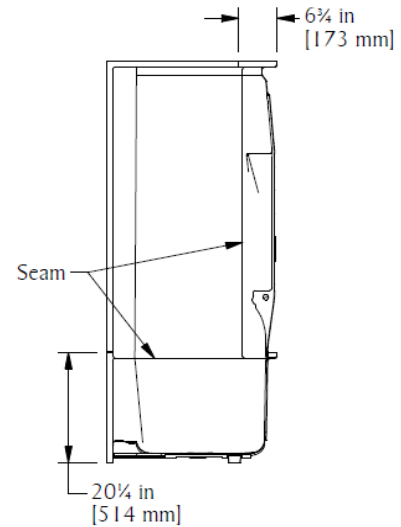

Almedia
60 x 30 x 74
Low Threshold Shower

Available in white
Quick Ship in 7 days

Features

- Easy entry, low 4" threshold
- Integral molded seat
- Sturdy shower base with textured floor
- Four accessory shelves (two 18" x 3", two 8" x 4")
- Simple, easy, 4-piece installation from front or rear
- Accommodates a shower door
- Double thick ArmorCore reinforced walls for extra strength that enables bars to be located to fit your individual needs.
- Premium, durable applied acrylic/fiberglass construction
- High Gloss, attractive, and easy to clean
- 3 grab bars, 1 towel bar, curtain rod, and drain included
- Limited Lifetime Warranty
- Meets or exceeds UPC, IPC, ANSI Z124.1, NAHB, HUD
- Made in the USA

Components Included (Field Installed)

☆ Stainless Steel Curtain Rod

☆

Two 24" and one 18" Stainless Steel Grab Bars, one acrylic towel bar

☆

Chrome Plated Brass Drain

Low Threshold Details

Seat & Drain

Model #

Item #

LH Seat w/RH Drain	LM6030SH1S4PSL064	1295738
RH Seat w/LH Drain	LM6030SH1S4PSR064	1295739

PRODUCT SPECIFICATIONS:

- * Product complies with NAHB, HUD UM-73A, and ANSI-Z124.1.2.
- * Product has a Class B fire rating as determined by ASTM E-84 test method.
- * Special installation instructions for this unit must be followed carefully.
- * Reinforced & slip resistant floor.
- * Molded shelving on back wall.
- * Molded seat approx. 12"W x 16"D x 15"H (opposite of valve wall).
- * Integral 1" [25mm] nailing flange.
- * Factory Drilled 1" [25mm] acrylic towel bar
- * Door Opening: W-53 3/4" [1365mm]
H-68" [1727mm]
- * All dimensions +/- 1/2" [12.8mm]
- * Laurel Mountain reserves the right to change design and/or dimensions.

PLAN
 60" [1524mm] 4-Piece Shower
 w/ 4" [102mm] Threshold, Molded Shelving,
 & Molded Seat
 Left Hand Version (4S40LT/S) Shown

60" [1524mm] 4-Piece Shower w/ 4" [102mm] Threshold, Left or Right Hand Drain & Molded Shelving