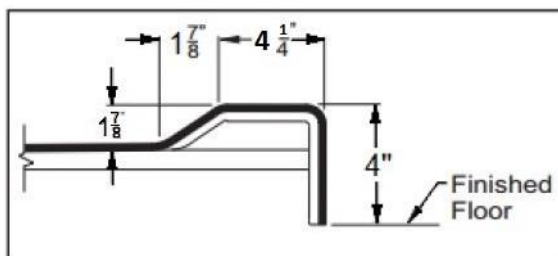

Almedia
60 x 30 x 74
Low Threshold Shower

Available in white
Quick Ship in 7 days

Features

- Easy entry, low 4" threshold
- Integral molded seat
- Sturdy shower base with textured floor
- Four accessory shelves (two 18" x 3", two 8" x 4")
- Simple, easy, 4-piece installation from front or rear
- Accommodates a shower door
- Double thick ArmorCore reinforced walls for extra strength that enables bars to be located to fit your individual needs.
- Premium, durable applied acrylic/fiberglass construction
- High Gloss, attractive, and easy to clean
- 3 grab bars, 1 towel bar, curtain rod, and drain included
- Limited Lifetime Warranty
- Meets or exceeds UPC, IPC, ANSI Z124.1, NAHB, HUD
- Made in the USA

Components Included (Field Installed)

☆ Stainless Steel Curtain Rod

☆

Two 24" and one 18" Stainless Steel Grab Bars, one acrylic towel bar

☆

Chrome Plated Brass Drain

Low Threshold Details

Seat & Drain

Model #

Item #

LH Seat w/RH Drain	LM6030SH1S4PSL064	1295738
RH Seat w/LH Drain	LM6030SH1S4PSR064	1295739

PRODUCT SPECIFICATIONS:

- * Product complies with NAHB, HUD UM-73A, and ANSI-Z124.1.2.
- * Product has a Class B fire rating as determined by ASTM E-84 test method.
- * Special installation instructions for this unit must be followed carefully.
- * Reinforced & slip resistant floor.
- * Molded shelving on back wall.
- * Molded seat approx. 12"W x 16"D x 15"H (opposite of valve wall).
- * Integral 1" [25mm] nailing flange.
- * Factory Drilled 1" [25mm] acrylic towel bar
- * Door Opening: W-53 3/4" [1365mm]
H-68" [1727mm]
- * All dimensions +/- 1/2" [12.8mm]
- * Laurel Mountain reserves the right to change design and/or dimensions.

PLAN
 60" [1524mm] 4-Piece Shower
 w/ 4" [102mm] Threshold, Molded Shelving,
 & Molded Seat
 Left Hand Version (4S40LT/S) Shown

60" [1524mm] 4-Piece Shower w/ 4" [102mm] Threshold, Left or Right Hand Drain & Molded Shelving