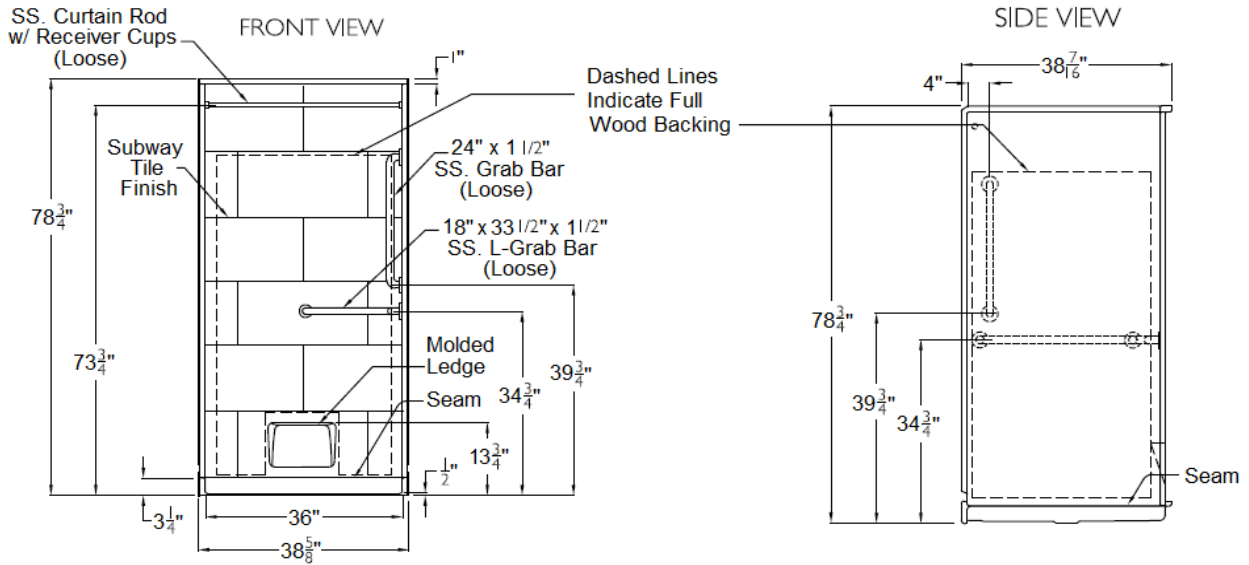

ARDMORE II
38 x 38" x 79"
Zero Threshold Shower

Drain **Model #**
C **LM3838BF4PCPK1.5064**

Features

- Barrier free, easy entry threshold.
- Patented, pre-leveled base with **ArmorCore** reinforcement, and textured finish floor.
- Includes collapsible dam with end caps, stainless steel curtain rod, weighted shower curtain, chrome plated brass drain, and 3 stainless steel grab bars and integral shelf.
- Simple, easy 4 piece installation from front or rear
- Accommodates a shower door
- Full wood reinforced walls for extra strength that enables bars to be located to fit your individual needs.
- Premium, durable applied acrylic/fiberglass construction
- Attractive and easy to clean
- Meets or exceeds UPC, IPC, ANSI Z124.1, NAHB, & SBC
- Made in the USA with a lifetime limited warranty

Components Included (Field Installed)

☆ Stainless Steel Curtain Rod

☆ Three Stainless Steel Grab Bars

☆ Chrome Plated Brass Drain

THRESHOLD

SUBMITTAL DATA

4Piece Sectional BF Shower

The sectional shower shall be model LM3838BF 4 Piece center drain. Finished surface shall be of a sanitary grade polyester applied acrylic, exhibiting a minimal thickness of 15 dry mils, and a finished cured Barcoal hardness of 80-90 as tested with ASTM D-2583. Unit construction shall be of molded reinforced fiberglass with a minimum 15% fiberglass content.

Unit has outside dimension of: 38 5/8" x 38 7/16" 78 3/4"
 The four piece shower shall meet: CSA B45.5, IAPMOZ124, HUD, FHA, Home Innovation Research Lab, and shall meet the requirements of the Southern Building Code.

NOTE: UNIT SHIPPED UN-ASSEMBLED, (FIELD ASSEMBLY BY OTHERS),

DUE TO THE NATURE OF THE MATERIALS DIMENSIONS MAY VARY + - 1/2 INCH.

LAUREL MOUNTAIN

Model #: LM3838BF4PCPK1.5064

Date: 11-11-15 Revised 1-18-19