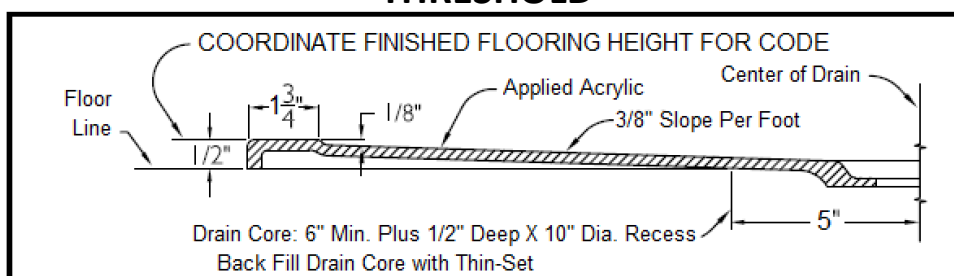

ARDMORE II
38 x 38" x 79"
Zero Threshold Shower

Drain **Model #**
C **LM3838BF4PCPK1.5064**

Features

- Barrier free, easy entry threshold.
- Patented, pre-leveled base with **ArmorCore** reinforcement, and textured finish floor.
- Includes collapsible dam with end caps, stainless steel curtain rod, weighted shower curtain, chrome plated brass drain, and 3 stainless steel grab bars and integral shelf.
- Simple, easy 4 piece installation from front or rear
- Accommodates a shower door
- Full wood reinforced walls for extra strength that enables bars to be located to fit your individual needs.
- Premium, durable applied acrylic/fiberglass construction
- Attractive and easy to clean
- Meets or exceeds UPC, IPC, ANSI Z124.1, NAHB, & SBC
- Made in the USA with a lifetime limited warranty

Components Included (Field Installed)

☆ Stainless Steel Curtain Rod

☆ Three Stainless Steel Grab Bars

☆ Chrome Plated Brass Drain

THRESHOLD

SUBMITTAL DATA

4Piece Sectional BF Shower

The sectional shower shall be model LM3838BF 4 Piece center drain. Finished surface shall be of a sanitary grade polyester applied acrylic, exhibiting a minimal thickness of 15 dry mils, and a finished cured Barcoal hardness of 80-90 as tested with ASTM D-2583. Unit construction shall be of molded reinforced fiberglass with a minimum 15% fiberglass content.

Unit has outside dimension of: 38 5/8" x 38 7/16" 78 3/4"
 The four piece shower shall meet: CSA B45.5, IAPMOZ124, HUD, FHA, Home Innovation Research Lab, and shall meet the requirements of the Southern Building Code.