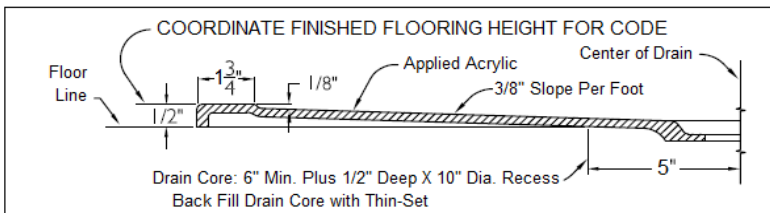

LAUREL MOUNTAIN

Model #: LM3838BF4PCPK1.5064

Date: 11-11-15 Revised 1-18-19

Ardmore II