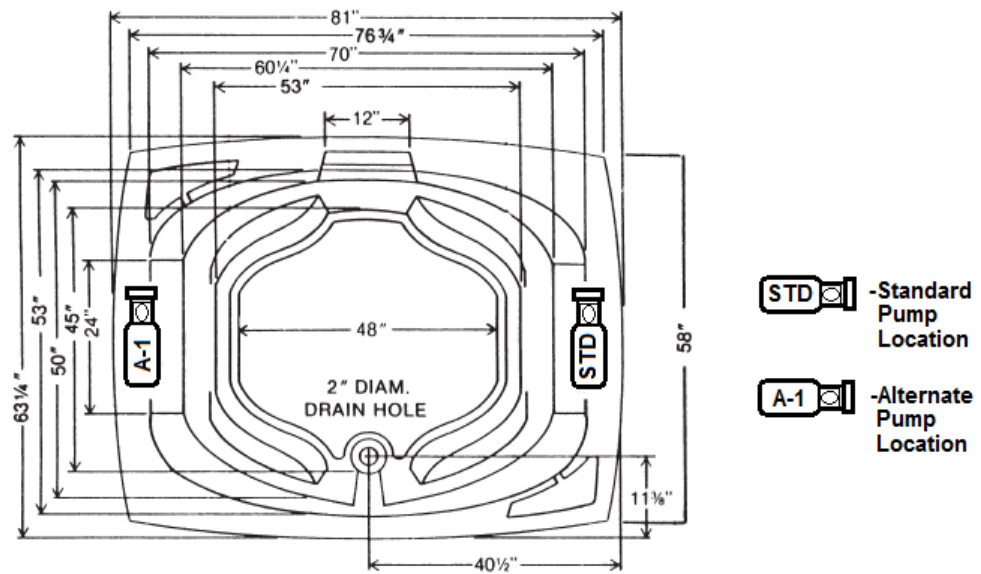

LAUREL MOUNTAIN WHIRLPOOLS

B E D F O R D

BEDFORD	WHIRLPOOL	6281BW
BEDFORD	AIR BATH	6281BTA
BEDFORD	COMBO BATH	6281BWA
BEDFORD	TUB ONLY	6281BT

INSTALLATION NOTES: Install this fixture according to the installation manual. Confirm specifications before starting installation.

ELECTRICAL REQUIREMENTS: Whirlpool pump/motor 120V, 20A, 60HZ, Air Blower/Heater 120V, 20A, 60HZ. Dedicated GFCI required.

SPECIFICATIONS	WHIRLPOOL AIR/COMBO	SOAKER
81" x 63 1/4" x 24 1/2" Lip 3 1/2"		
Water Capacity - Operating Level	85.0 gal.	
- To Overflow	135.0 gal.	135.0 gal.
Approx. Unit Weight.....	245.0 lbs.	210.0 lbs.
Water Depth to Overflow	18"	18"

All dimensions are +/- 1/4" and subject to change without notice.

Website: www.laurelmountainwhirlpools.com
Email: sales@laurelmountainwhirlpools.com
Phone: 800-930-0050
Fax: 800-930-0051

Manufacturing Facility
1610 James P. Rodgers Drive
Valdosta, GA 31601

Sales/Customer Service
26 Nesbitt Rd. Suite 257
New Castle, PA 16105