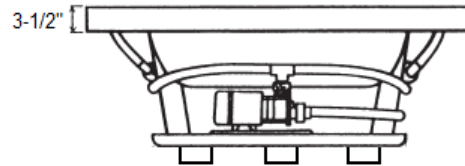

LAUREL MOUNTAIN WHIRLPOOLS

B E D F O R D

BEDFORD	WHIRLPOOL	6281BW
BEDFORD	AIR BATH	6281BTA
BEDFORD	COMBO BATH	6281BWA
BEDFORD	TUB ONLY	6281BT

INSTALLATION NOTES: Install this fixture according to the installation manual. Confirm specifications before starting installation.

ELECTRICAL REQUIREMENTS: Whirlpool pump/motor 120V, 20A, 60HZ, Air Blower/Heater 120V, 20A, 60HZ. Dedicated GFCI required.

SPECIFICATIONS	WHIRLPOOL AIR/COMBO	SOAKER
81" x 63 1/4" x 24 1/2" Lip 3 1/2"		
Water Capacity - Operating Level	85.0 gal.	
- To Overflow	135.0 gal.	135.0 gal.
Approx. Unit Weight.....	245.0 lbs.	210.0 lbs.
Water Depth to Overflow	18"	18"

All dimensions are +/- 1/4" and subject to change without notice.

Website: www.laurelmountainwhirlpools.com
Email: sales@laurelmountainwhirlpools.com
Phone: 800-930-0050
Fax: 800-930-0051

Manufacturing Facility
1610 James P. Rodgers Drive
Valdosta, GA 31601

Sales/Customer Service
26 Nesbitt Rd. Suite 257
New Castle, PA 16105