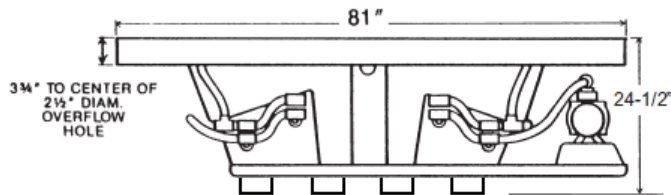

LAUREL MOUNTAIN WHIRLPOOLS

B E D F O R D

BEDFORD	WHIRLPOOL	6281BW
BEDFORD	AIR BATH	6281BTA
BEDFORD	COMBO BATH	6281BWA
BEDFORD	TUB ONLY	6281BT

INSTALLATION NOTES: Install this fixture according to the installation manual. Confirm specifications before starting installation.

ELECTRICAL REQUIREMENTS: Whirlpool pump/motor 120V, 20A, 60HZ, Air Blower/Heater 120V, 20A, 60HZ. Dedicated GFCI required.

SPECIFICATIONS	WHIRLPOOL AIR/COMBO	SOAKER
81" x 63 1/4" x 24 1/2" Lip 3 1/2"		
Water Capacity - Operating Level	85.0 gal.	
- To Overflow	135.0 gal.	135.0 gal.
Approx. Unit Weight.....	245.0 lbs.	210.0 lbs.
Water Depth to Overflow	18"	18"

All dimensions are +/- 1/4" and subject to change without notice.

Website: www.laurelmountainwhirlpools.com
Email: sales@laurelmountainwhirlpools.com
Phone: 800-930-0050
Fax: 800-930-0051

Manufacturing Facility
1610 James P. Rodgers Drive
Valdosta, GA 31601

Sales/Customer Service
26 Nesbitt Rd. Suite 257
New Castle, PA 16105