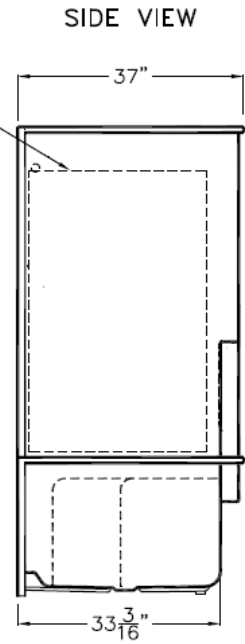

BENTON
48 x 36 x 80
Low Threshold Shower

**Available in white,
biscuit, and bone**
Quick Ship in 7 days

Features

- Easy entry, low, 4" threshold
- Large integral comfort height seat (22" x 13")
- Sturdy shower base with textured floor
- Accessory shelves (10" x 3") and foot ledge (14" x 3")
- Simple, easy, 3 piece installation from front or rear
- Accommodates a shower door
- Full ArmorCore reinforced walls for extra strength that enables grab bars (not included) to be installed w/ flexibility.
- Premium, durable applied acrylic/fiberglass construction
- High Gloss 6" tile pattern with Diamond Accents
- Attractive and easy to clean w/ a Limited Lifetime Warranty
- Meets or exceeds UPC, IPC, ANSI Z124.1, NAHB, HUD, FHA
- Made in the USA

**ArmorCore
Reinforced Walls**

**Low Step,
Easy Entry**

Integral Seat

Seat

Model #

Item #

RH	LM3648SH1S3PR	639312
LH	LM3648SH1S3PL	639297

SUBMITTAL DATA

Dashed Lines Indicate Full ArmorCore Backing

DUE TO THE NATURE OF THE MATERIALS, UNIT DIMENSIONS MAY VARY ± 1/2 INCH

Accessible Shower Stall

THE SHOWER ENCLOSURE SHALL BE LAUREL MOUNTAIN MODEL LM3648SH1S TILE 3 PIECE 48" APPLIED ACRYLIC SECTIONAL SHOWER. UNIT HAS LARGE MOLDED SEAT, LEG LEDGE, CORNER SOAP DISHES, TILE FINISH, DIAMOND ACCENTS, AND 4.0" THRESHOLD. THREE PIECE UNIT WITH BASE AND TWO PIECE WALL WITH MIDDLE VERTICAL SEAM. CONFIGURED WITH FULL ARMORCORE BACKING ON WALLS

HANDED BY THE SEAT.

BASE SEAM IS 22 1/2" ABOVE THE BOTTOM OF THE SKIRT.
Unit complies with IAPMOZ124-2011, Home Innovation Research Lab, UPC, HUD, FHA, and CSA B45.5.

LAUREL MOUNTAIN

Drawing#: LM 3648 SH 1S 3P 4.0