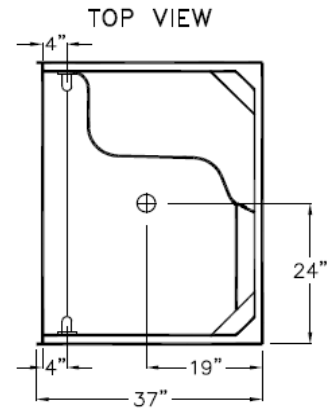

BENTON
48 x 36 x 80
Low Threshold Shower

**Available in white,
biscuit, and bone**
Quick Ship in 7 days

Features

- Easy entry, low, 4" threshold
- Large integral comfort height seat (22" x 13")
- Sturdy shower base with textured floor
- Accessory shelves (10" x 3") and foot ledge (14" x 3")
- Simple, easy, 3 piece installation from front or rear
- Accommodates a shower door
- Full ArmorCore reinforced walls for extra strength that enables grab bars (not included) to be installed w/ flexibility.
- Premium, durable applied acrylic/fiberglass construction
- High Gloss 6" tile pattern with Diamond Accents
- Attractive and easy to clean w/ a Limited Lifetime Warranty
- Meets or exceeds UPC, IPC, ANSI Z124.1, NAHB, HUD, FHA
- Made in the USA

**ArmorCore
Reinforced Walls**

**Low Step,
Easy Entry**

Integral Seat

Seat

Model #

Item #

RH	LM3648SH1S3PR	639312
LH	LM3648SH1S3PL	639297

SUBMITTAL DATA

Dashed Lines Indicate Full ArmorCore Backing

DUE TO THE NATURE OF THE MATERIALS, UNIT DIMENSIONS MAY VARY ± 1/2 INCH

Accessible Shower Stall

THE SHOWER ENCLOSURE SHALL BE LAUREL MOUNTAIN MODEL LM3648SH1S TILE 3 PIECE 48" APPLIED ACRYLIC SECTIONAL SHOWER. UNIT HAS LARGE MOLDED SEAT, LEG LEDGE, CORNER SOAP DISHES, TILE FINISH, DIAMOND ACCENTS, AND 4.0" THRESHOLD. THREE PIECE UNIT WITH BASE AND TWO PIECE WALL WITH MIDDLE VERTICAL SEAM. CONFIGURED WITH FULL ARMORCORE BACKING ON WALLS

HANDED BY THE SEAT.

BASE SEAM IS 22 1/2" ABOVE THE BOTTOM OF THE SKIRT.
Unit complies with IAPMOZ124-2011, Home Innovation Research Lab, UPC, HUD, FHA, and CSA B45.5.

LAUREL MOUNTAIN

Drawing#: LM 3648 SH 1S 3P 4.0