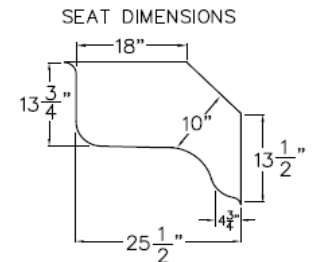

BENTON
48 x 36 x 80
Low Threshold Shower

**Available in white,
biscuit, and bone**
Quick Ship in 7 days

Features

- Easy entry, low, 4" threshold
- Large integral comfort height seat (22" x 13")
- Sturdy shower base with textured floor
- Accessory shelves (10" x 3") and foot ledge (14" x 3")
- Simple, easy, 3 piece installation from front or rear
- Accommodates a shower door
- Full ArmorCore reinforced walls for extra strength that enables grab bars (not included) to be installed w/ flexibility.
- Premium, durable applied acrylic/fiberglass construction
- High Gloss 6" tile pattern with Diamond Accents
- Attractive and easy to clean w/ a Limited Lifetime Warranty
- Meets or exceeds UPC, IPC, ANSI Z124.1, NAHB, HUD, FHA
- Made in the USA

**ArmorCore
Reinforced Walls**

**Low Step,
Easy Entry**

Integral Seat

Seat

Model #

Item #

RH	LM3648SH1S3PR	639312
LH	LM3648SH1S3PL	639297

SUBMITTAL DATA

Dashed Lines Indicate Full ArmorCore Backing

DUE TO THE NATURE OF THE MATERIALS, UNIT DIMENSIONS MAY VARY ± 1/2 INCH

Accessible Shower Stall

THE SHOWER ENCLOSURE SHALL BE LAUREL MOUNTAIN MODEL LM3648SH1S TILE 3 PIECE 48" APPLIED ACRYLIC SECTIONAL SHOWER. UNIT HAS LARGE MOLDED SEAT, LEG LEDGE, CORNER SOAP DISHES, TILE FINISH, DIAMOND ACCENTS, AND 4.0" THRESHOLD. THREE PIECE UNIT WITH BASE AND TWO PIECE WALL WITH MIDDLE VERTICAL SEAM. CONFIGURED WITH FULL ARMORCORE BACKING ON WALLS

HANDED BY THE SEAT.

BASE SEAM IS 22 1/2" ABOVE THE BOTTOM OF THE SKIRT.
Unit complies with IAPMOZ124-2011, Home Innovation Research Lab, UPC, HUD, FHA, and CSA B45.5.

LAUREL MOUNTAIN

Drawing#: LM 3648 SH 1S 3P 4.0