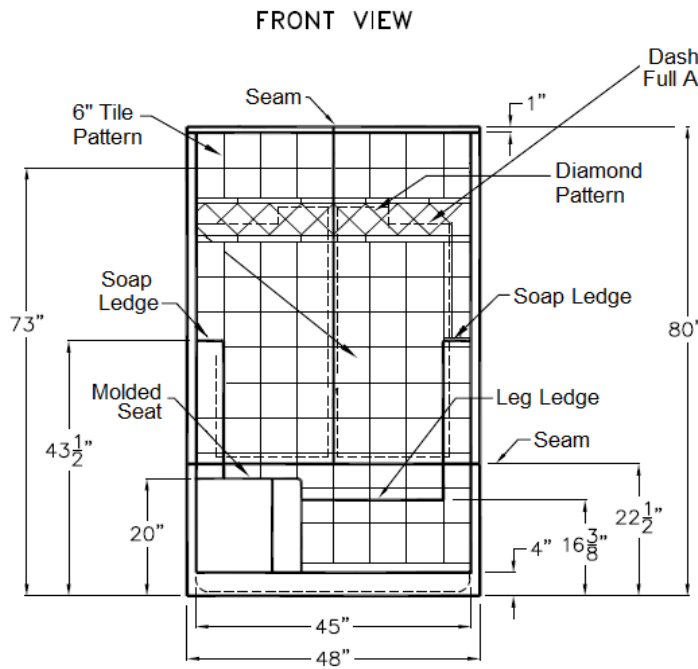

BENTON
48 x 36 x 80
Low Threshold Shower

**Available in white,
biscuit, and bone**
Quick Ship in 7 days

Features

- Easy entry, low, 4" threshold
- Large integral comfort height seat (22" x 13")
- Sturdy shower base with textured floor
- Accessory shelves (10" x 3") and foot ledge (14" x 3")
- Simple, easy, 3 piece installation from front or rear
- Accommodates a shower door
- Full ArmorCore reinforced walls for extra strength that enables grab bars (not included) to be installed w/ flexibility.
- Premium, durable applied acrylic/fiberglass construction
- High Gloss 6" tile pattern with Diamond Accents
- Attractive and easy to clean w/ a Limited Lifetime Warranty
- Meets or exceeds UPC, IPC, ANSI Z124.1, NAHB, HUD, FHA
- Made in the USA

**ArmorCore
Reinforced Walls**

**Low Step,
Easy Entry**

Integral Seat

Seat

Model #

Item #

RH	LM3648SH1S3PR	639312
LH	LM3648SH1S3PL	639297

SUBMITTAL DATA

Dashed Lines Indicate Full ArmorCore Backing

DUE TO THE NATURE OF THE MATERIALS, UNIT DIMENSIONS MAY VARY ± 1/2 INCH

Accessible Shower Stall

THE SHOWER ENCLOSURE SHALL BE LAUREL MOUNTAIN MODEL LM3648SH1S TILE 3 PIECE 48" APPLIED ACRYLIC SECTIONAL SHOWER. UNIT HAS LARGE MOLDED SEAT, LEG LEDGE, CORNER SOAP DISHES, TILE FINISH, DIAMOND ACCENTS, AND 4.0" THRESHOLD. THREE PIECE UNIT WITH BASE AND TWO PIECE WALL WITH MIDDLE VERTICAL SEAM. CONFIGURED WITH FULL ARMORCORE BACKING ON WALLS

HANDED BY THE SEAT.

BASE SEAM IS 22 1/2" ABOVE THE BOTTOM OF THE SKIRT.
Unit complies with IAPMOZ124-2011, Home Innovation Research Lab, UPC, HUD, FHA, and CSA B45.5.

LAUREL MOUNTAIN

Drawing#: LM 3648 SH 1S 3P 4.0