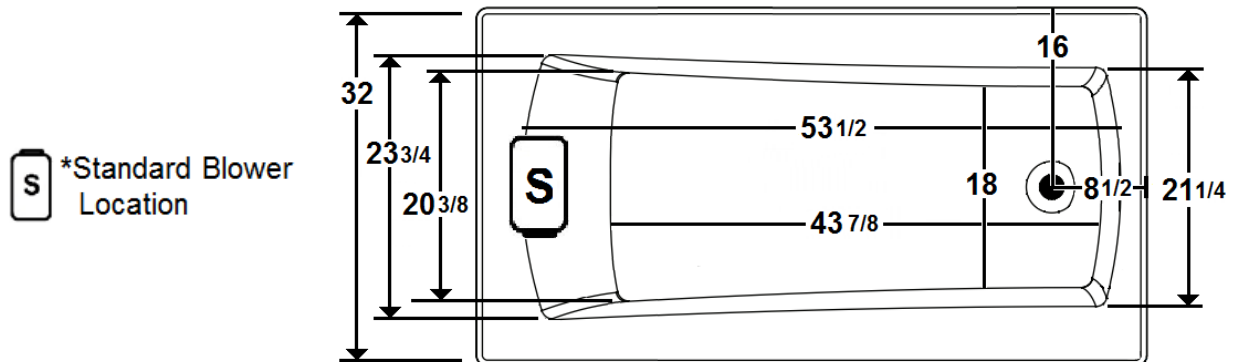

BOSTON 1

60" x 32" Drop-In Acrylic Air Bath

Model Number
6032BA064
Drop-In Air in White

Features

- 20 high output lateral air jets
- 10.5 Amp blower / heater
- Variable speed blower with automatic purge
- Includes Wave & Pulse modes
- Includes Chromatherapy
- Constructed of high-gloss durable acrylic
- Deep bathing well
- Transitional / Modern design
- Limited lifetime warranty
- Made in the USA

All dimensions are +/- 1/2" and subject to change without notice

Technical Information

- Weight: 148 lbs.
- Water Depth to Overflow: 16 1/4"
- Water Capacity: 61 gal.
- Sump Dimension: 43 7/8" x 20 3/8"