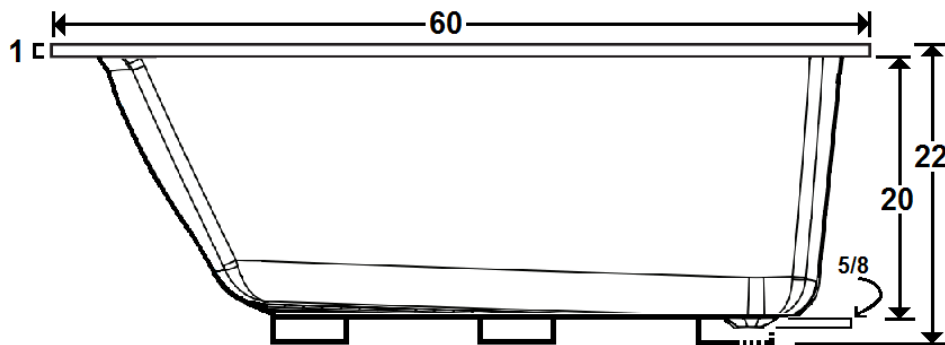

BOSTON 1

60" x 32" Drop-In Acrylic Air Bath

Model Number
6032BA064
Drop-In Air in White

Features

- 20 high output lateral air jets
- 10.5 Amp blower / heater
- Variable speed blower with automatic purge
- Includes Wave & Pulse modes
- Includes Chromatherapy
- Constructed of high-gloss durable acrylic
- Deep bathing well
- Transitional / Modern design
- Limited lifetime warranty
- Made in the USA

All dimensions are +/- 1/2" and subject to change without notice

Technical Information

- Weight: 148 lbs.
- Water Depth to Overflow: 16 1/4"
- Water Capacity: 61 gal.
- Sump Dimension: 43 7/8" x 20 3/8"