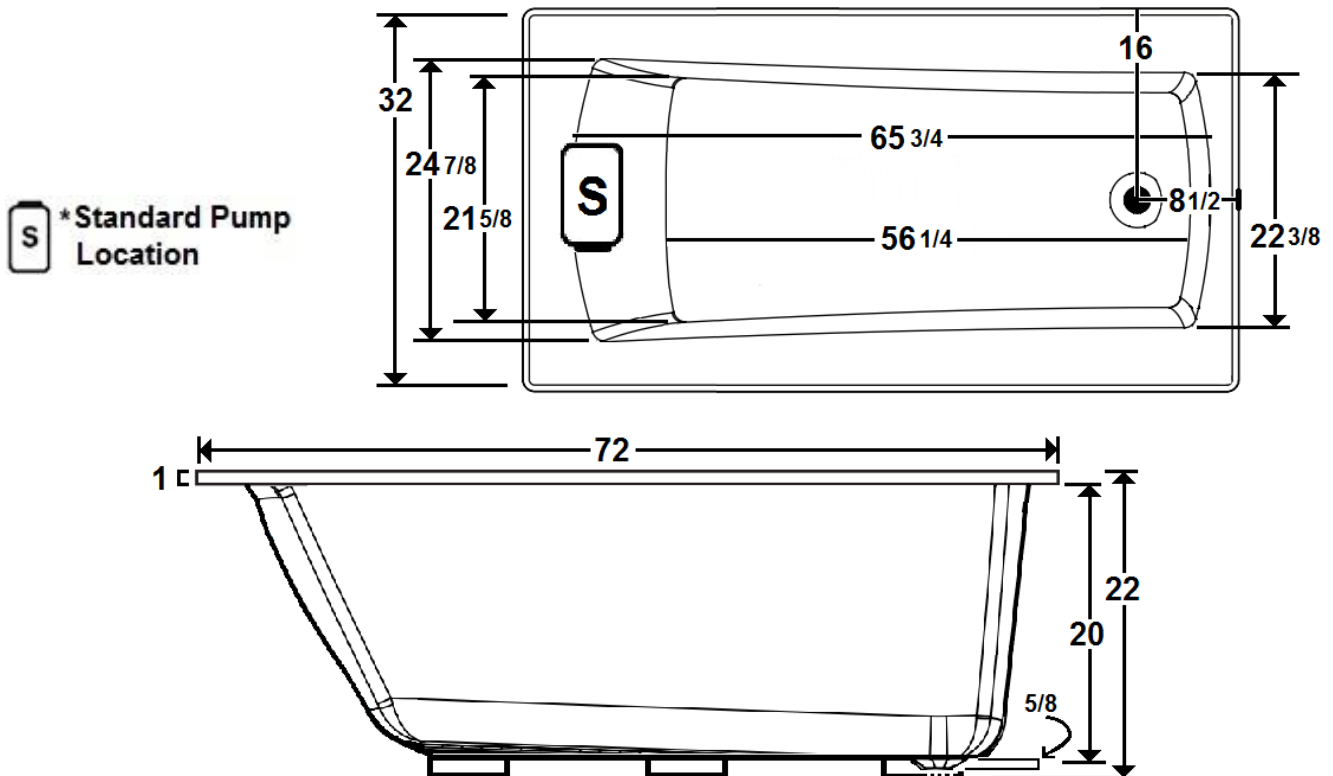

## 72" x 32" Drop-In Acrylic Combo Bath

Model Number  
**7232BWA064**  
Drop-In Combo Bath in White

**\*All dimensions are +/- 1/2" and subject to change without notice\***

### Technical Information

- Weight: 164 lbs.
- Water Depth to Overflow: 16 1/4"
- Water Operating Level:
- Water Capacity: 80 gal.
- Sump Dimension: 43 7/8" x 18"