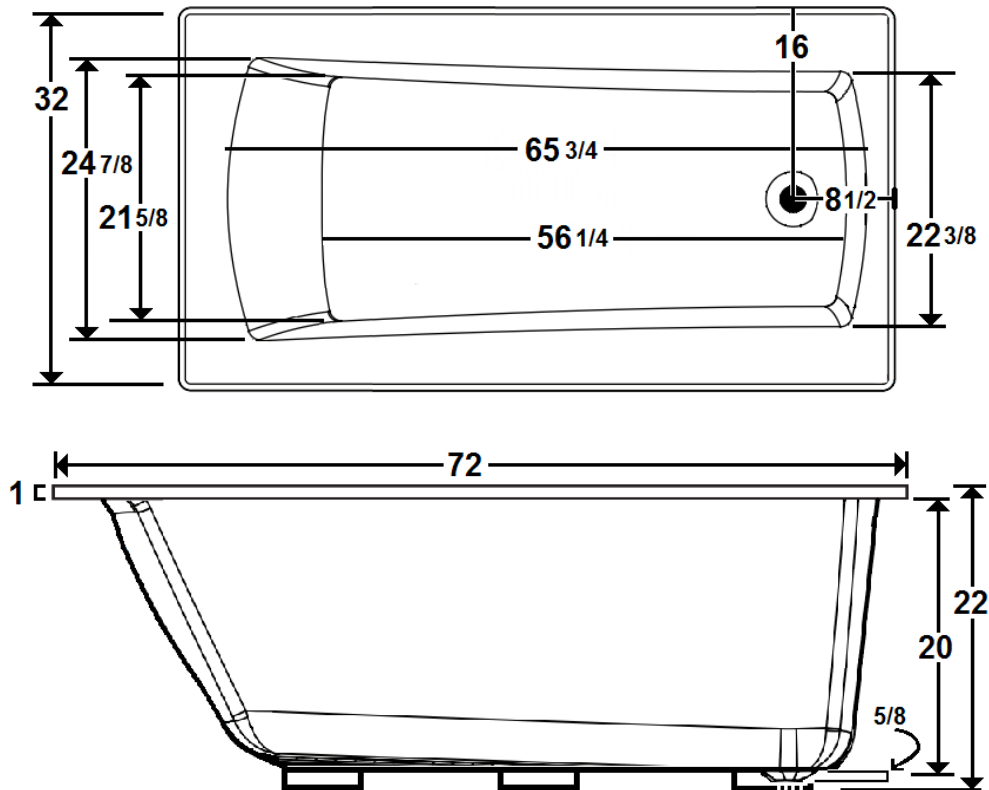

## 72" x 32" Drop-In Acrylic Tub

Model Number  
**7232BT064**  
Drop-In Soaker in White

**\*All dimensions are +/- 1/2" and subject to change without notice\***

### Technical Information

- Weight: 170 lbs.
- Water Depth to Overflow: 16 1/4"
- Water Capacity: 80 gal.
- Sump Dimension: 56 1/4" x 21 5/8"