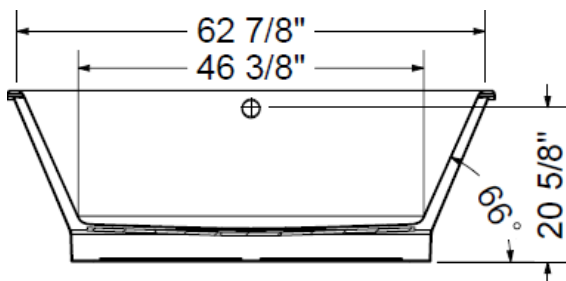

BOURNE II

66" x 36"

Freestanding Tub

Model Number
3666BT064
 Freestanding Tub in White

Features

- A timeless classic design for the Master Bath
- Comfortable, spacious, deep bathing area
- Slanted backrests for two person bathing
- Deck space can accommodate faucets & hand shower
- Above floor rough design accepts standard waste & overflow
- Adjustable leveling legs
- Easy Installation
- Made in the USA

All dimensions are +/- 1/2" and subject to change without notice
Confirm specifications before installation

Technical Information

- Weight: 106 lbs.
- Water Depth to Overflow: 18 5/8"
- Water Capacity: 68 gal.
- Sump Dimension: 42 1/2" x 15 5/8"

Recommended faucet area of 15" (L) x 3-1/2" (W).
 Depth recommended for straight pipe 8".