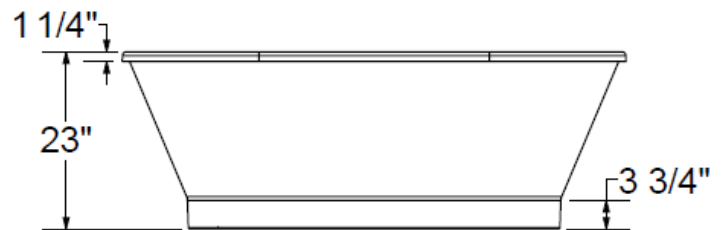

BOURNE II

66" x 36"

Freestanding Tub

Model Number
3666BT064
 Freestanding Tub in White

Features

- A timeless classic design for the Master Bath
- Comfortable, spacious, deep bathing area
- Slanted backrests for two person bathing
- Deck space can accommodate faucets & hand shower
- Above floor rough design accepts standard waste & overflow
- Adjustable leveling legs
- Easy Installation
- Made in the USA

All dimensions are +/- 1/2" and subject to change without notice
Confirm specifications before installation

Technical Information

- Weight: 106 lbs.
- Water Depth to Overflow: 18 5/8"
- Water Capacity: 68 gal.
- Sump Dimension: 42 1/2" x 15 5/8"

Recommended faucet area of 15" (L) x 3-1/2" (W).
 Depth recommended for straight pipe 8".