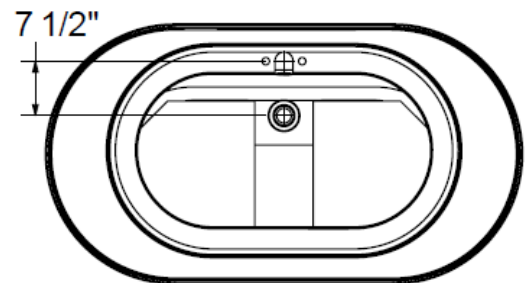

BOURNE II

66" x 36"

Freestanding Tub

Model Number
3666BT064
 Freestanding Tub in White

Features

- A timeless classic design for the Master Bath
- Comfortable, spacious, deep bathing area
- Slanted backrests for two person bathing
- Deck space can accommodate faucets & hand shower
- Above floor rough design accepts standard waste & overflow
- Adjustable leveling legs
- Easy Installation
- Made in the USA

All dimensions are +/- 1/2" and subject to change without notice
Confirm specifications before installation

Technical Information

- Weight: 106 lbs.
- Water Depth to Overflow: 18 5/8"
- Water Capacity: 68 gal.
- Sump Dimension: 42 1/2" x 15 5/8"

Recommended faucet area of 15" (L) x 3-1/2" (W).
 Depth recommended for straight pipe 8".