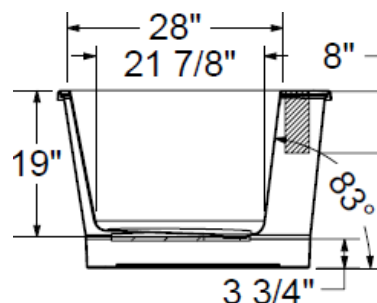

BOURNE II

66" x 36"

Freestanding Tub

Model Number
3666BT064
 Freestanding Tub in White

Features

- A timeless classic design for the Master Bath
- Comfortable, spacious, deep bathing area
- Slanted backrests for two person bathing
- Deck space can accommodate faucets & hand shower
- Above floor rough design accepts standard waste & overflow
- Adjustable leveling legs
- Easy Installation
- Made in the USA

All dimensions are +/- 1/2" and subject to change without notice
Confirm specifications before installation

Technical Information

- Weight: 106 lbs.
- Water Depth to Overflow: 18 5/8"
- Water Capacity: 68 gal.
- Sump Dimension: 42 1/2" x 15 5/8"

Recommended faucet area of 15" (L) x 3-1/2" (W).
 Depth recommended for straight pipe 8".