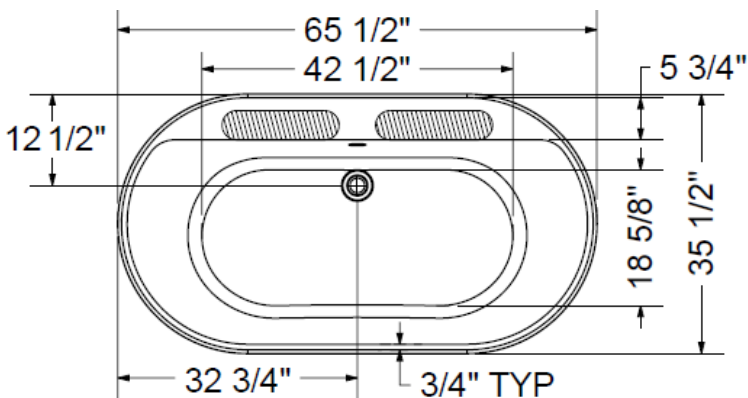

BOURNE II

66" x 36"

Freestanding Tub

Model Number
3666BT064
 Freestanding Tub in White

Features

- A timeless classic design for the Master Bath
- Comfortable, spacious, deep bathing area
- Slanted backrests for two person bathing
- Deck space can accommodate faucets & hand shower
- Above floor rough design accepts standard waste & overflow
- Adjustable leveling legs
- Easy Installation
- Made in the USA

All dimensions are +/- 1/2" and subject to change without notice
Confirm specifications before installation

Technical Information

- Weight: 106 lbs.
- Water Depth to Overflow: 18 5/8"
- Water Capacity: 68 gal.
- Sump Dimension: 42 1/2" x 15 5/8"

Recommended faucet area of 15" (L) x 3-1/2" (W).
 Depth recommended for straight pipe 8".