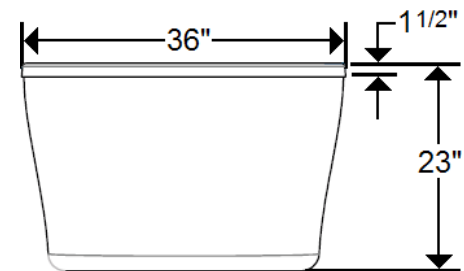

CALETT

66" x 36"

Freestanding Soaker Tub

Model Number
6636CT064
Center Drain Soaker in White

Features

- Premium cast acrylic surface
- Two piece Freestanding design
- Two person bathing
- Ergonomic bathing well
- Flat area for deck mount faucet
- Adjustable feet for leveling
- Integral linear overflow
- Drain included – Chrome, Brushed Nickel, or Bronze.

All dimensions are +/- 1/2" and subject to change without notice
Confirm specifications before installation

Technical Information

- Weight: 155 lbs.
- Water Depth to Overflow: 15 7/8"
- Water Capacity: 70 gal.
- Sump Dimension: 41 1/8" x 24 1/8"