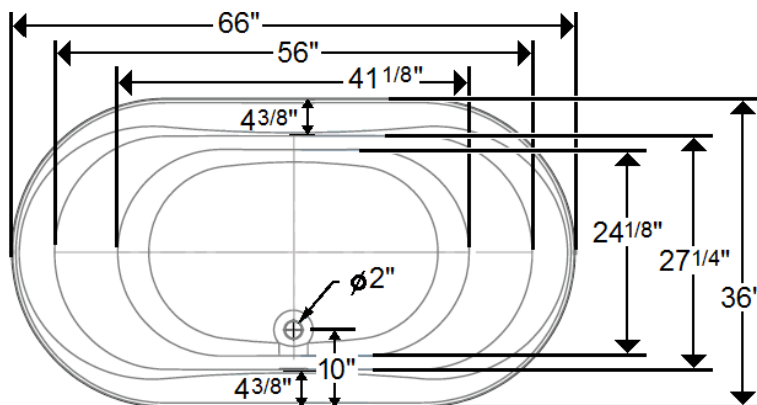

CALETT

66" x 36"

Freestanding Soaker Tub

Model Number
6636CT064
Center Drain Soaker in White

Features

- Premium cast acrylic surface
- Two piece Freestanding design
- Two person bathing
- Ergonomic bathing well
- Flat area for deck mount faucet
- Adjustable feet for leveling
- Integral linear overflow
- Drain included – Chrome, Brushed Nickel, or Bronze.

All dimensions are +/- 1/2" and subject to change without notice
Confirm specifications before installation

Technical Information

- Weight: 155 lbs.
- Water Depth to Overflow: 15 7/8"
- Water Capacity: 70 gal.
- Sump Dimension: 41 1/8" x 24 1/8"