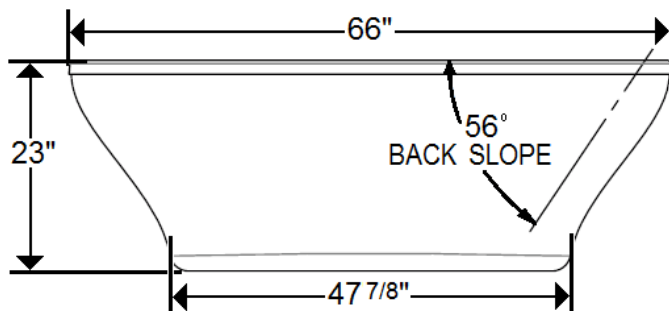

CALETT

66" x 36"

Freestanding Soaker Tub

Model Number
6636CT064
Center Drain Soaker in White

Features

- Premium cast acrylic surface
- Two piece Freestanding design
- Two person bathing
- Ergonomic bathing well
- Flat area for deck mount faucet
- Adjustable feet for leveling
- Integral linear overflow
- Drain included – Chrome, Brushed Nickel, or Bronze.

All dimensions are +/- 1/2" and subject to change without notice
Confirm specifications before installation

Technical Information

- Weight: 155 lbs.
- Water Depth to Overflow: 15 7/8"
- Water Capacity: 70 gal.
- Sump Dimension: 41 1/8" x 24 1/8"