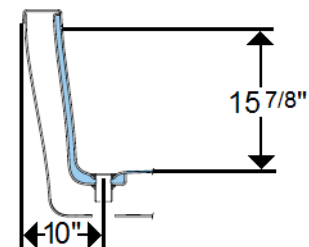

CALETT

66" x 36"

Freestanding Soaker Tub

Model Number
6636CT064
Center Drain Soaker in White

Features

- Premium cast acrylic surface
- Two piece Freestanding design
- Two person bathing
- Ergonomic bathing well
- Flat area for deck mount faucet
- Adjustable feet for leveling
- Integral linear overflow
- Drain included – Chrome, Brushed Nickel, or Bronze.

All dimensions are +/- 1/2" and subject to change without notice
Confirm specifications before installation

Technical Information

- Weight: 155 lbs.
- Water Depth to Overflow: 15 7/8"
- Water Capacity: 70 gal.
- Sump Dimension: 41 1/8" x 24 1/8"