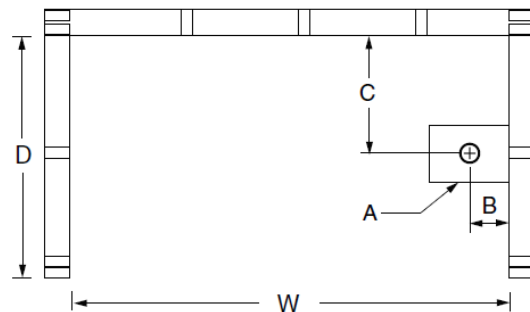

LH Drain	LM6032TS1PSL064	1295743
----------	-----------------	---------

HANDED BY DRAIN

CHERITON

LM6032TS1PSR/L064

Dimensional Tolerance  $\pm \frac{3}{8}$ ".

**FEATURES** lbs Dimensions needed for site preparation should be measured from the unit. Laurel Mountain assumes no responsibility for preparatory work.

Model #	Material	Wall Finish	Drain	Net Wt.	Pkg. Wt.
LM6032TS1PSR/L064	AcrylX	Smooth	LH or RH	226	231

**DIMENSIONS** inches

Specifications	inches
Width: Overall / Net	60
Depth: Overall / Net	33 1/2 / 32
Height: Overall / Net	79 1/2 / 78 1/4
Enclosure Opening	55 3/4
Skirt Height	17
Drain Rough-In (from Back Wall)	15
Drain Rough-In (from Side Wall)	2 1/2
Drain: Diameter / Clearance	2 / 2 5/8

**FRAMING DIMENSIONS** inches

Type	D Depth	W Width	H Height	A	B	C
Alcove	33 1/2	60 1/8	-	Box Out	2 1/2	15

Toll Free: (800) 930-0050  
 Fax: (800) 930-0051  
[www.laurelmountainwhirlpools.com](http://www.laurelmountainwhirlpools.com)