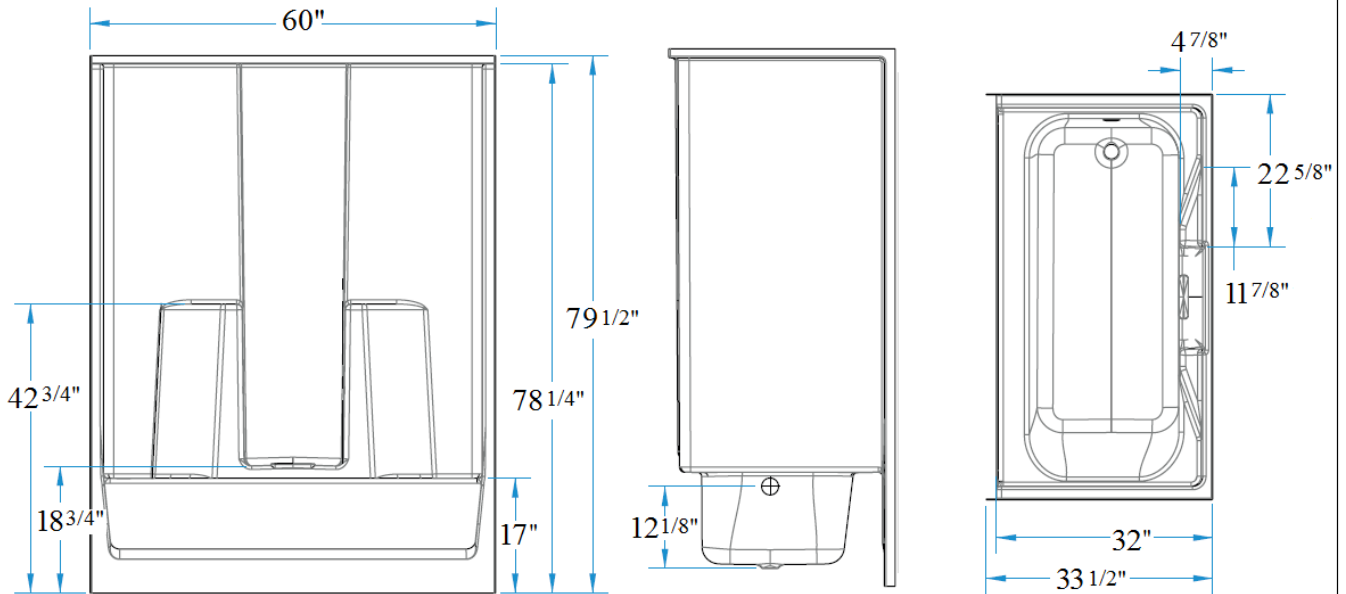

### Components Included (Field Installed)

★ Stainless Steel Curtain Rod

★ Three 24" Stainless Steel Grab Bars

★ Double Thick Reinforcement

★ Made in the USA

Drain	Model #	Item #
-------	---------	--------

RH Drain	LM6032TS1PSR064	1295744
----------	-----------------	---------

LH Drain	LM6032TS1PSL064	1295743
----------	-----------------	---------

HANDED BY DRAIN

CHERITON

LM6032TS1PSR/L064

Dimensional Tolerance  $\pm \frac{3}{8}$ ".

**FEATURES** lbs Dimensions needed for site preparation should be measured from the unit. Laurel Mountain assumes no responsibility for preparatory work.

Model #	Material	Wall Finish	Drain	Net Wt.	Pkg. Wt.
LM6032TS1PSR/L064	AcrylX	Smooth	LH or RH	226	231

**DIMENSIONS** inches

Specifications	inches
Width: Overall / Net	60
Depth: Overall / Net	33 1/2 / 32
Height: Overall / Net	79 1/2 / 78 1/4
Enclosure Opening	55 3/4
Skirt Height	17
Drain Rough-In (from Back Wall)	15
Drain Rough-In (from Side Wall)	2 1/2
Drain: Diameter / Clearance	2 / 2 5/8

**FRAMING DIMENSIONS** inches

Type	D Depth	W Width	H Height	A	B	C
Alcove	33 1/2	60 1/8	-	Box Out	2 1/2	15

Toll Free: (800) 930-0050  
 Fax: (800) 930-0051  
[www.laurelmountainwhirlpools.com](http://www.laurelmountainwhirlpools.com)