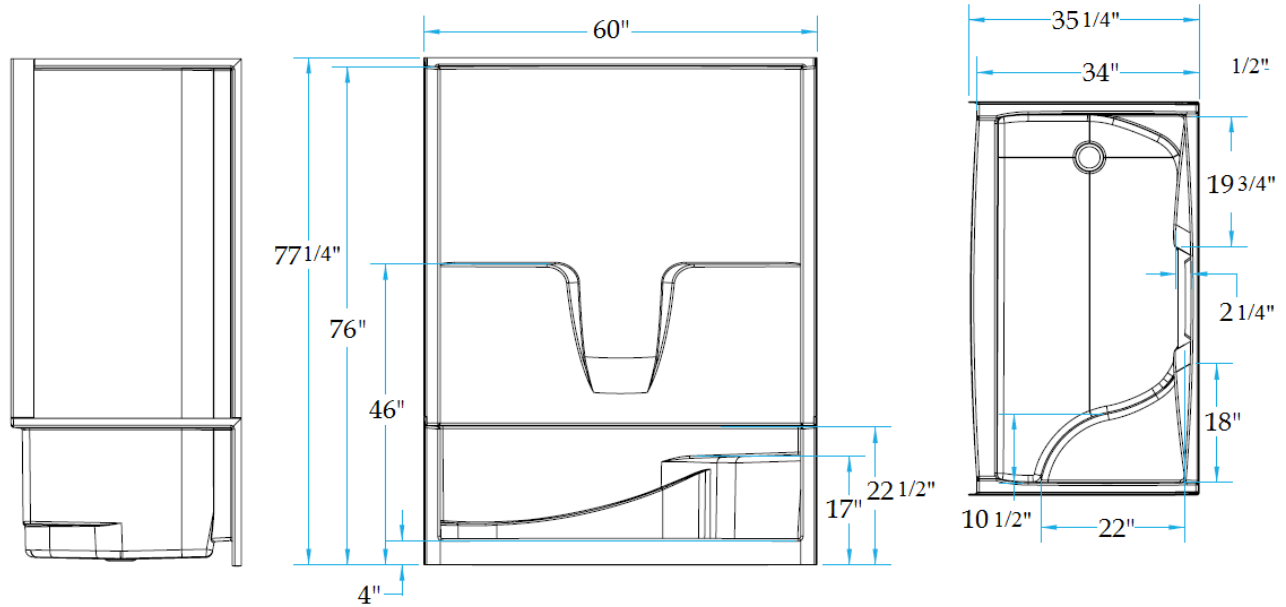

**Coeburn**  
**60 x 34 x 76**  
**Low Threshold Shower**

**Available in white**  
**Quick Ship in 7 days**

**Features**

- Easy entry, low, 4" threshold
- Integral comfort molded seat
- Sturdy shower base with textured floor
- Two accessory shelves
- Simple, easy, 4-piece installation from front or rear
- Accommodates a shower door
- Double thick ArmorCore reinforced walls for extra strength that enables bars to be located to fit your individual needs.
- Premium, durable applied acrylic/fiberglass construction
- High Gloss, attractive, and easy to clean
- 3 grab bars, curtain rod, and drain included
- Limited Lifetime Warranty
- Meets or exceeds UPC, IPC, ANSI Z124.1, HUD
- Made in the USA

LH Seat w/ RH Drain	LM6034SH1S4PSL064	1295745
RH Seat w/ LH Drain	LM6034SH1S4PSR064	1295746

HANDED BY SEAT

COEBURN

LM6034SH1S4PSR/L064

Dimensional Tolerance  $\pm \frac{3}{8}$ ".

**FEATURES** lbs Dimensions needed for site preparation should be measured from the unit. Laurel Mountain assumes no responsibility for preparatory work.

Model #	Material	Wall Finish	Pieces	Drain	Seat	Net Wt.	Pkg. Wt.
LM6034SH1S4PSR/L064	AcryIX	Smooth	4	L/R	1	275	280

**DIMENSIONS** inches

Specifications	inches
Width: Overall / Net	60
Depth: Overall / Net	35 1/4 / 34
Height: Overall / Net	77 1/4 / 76
Enclosure Opening	55
Skirt Height	4
Drain Rough-In (from Back Wall)	16 3/4
Drain Rough-In (from Side Wall)	8 1/2
Drain: Diameter / Clearance	3 1/4 / 3/4

**FRAMING DIMENSIONS** inches

Type	D Depth	W Width	H Height	A	B	C
Alcove	35 1/4	60	-	Box Out	8 1/2	16 3/4

Toll Free: (800) 930-0050  
 Fax: (800) 930-0051  
[www.laurelmountainwhirlpools.com](http://www.laurelmountainwhirlpools.com)