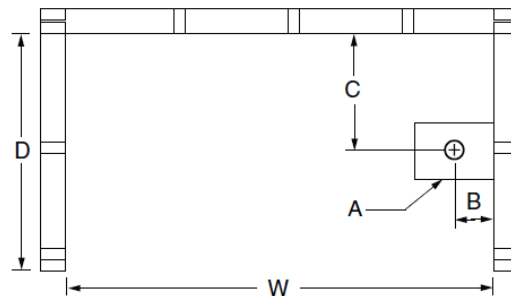

**Coeburn**  
**60 x 34 x 76**  
**Low Threshold Shower**

**Available in white**  
**Quick Ship in 7 days**

**Features**

- Easy entry, low, 4" threshold
- Integral comfort molded seat
- Sturdy shower base with textured floor
- Two accessory shelves
- Simple, easy, 4-piece installation from front or rear
- Accommodates a shower door
- Double thick ArmorCore reinforced walls for extra strength that enables bars to be located to fit your individual needs.
- Premium, durable applied acrylic/fiberglass construction
- High Gloss, attractive, and easy to clean
- 3 grab bars, curtain rod, and drain included
- Limited Lifetime Warranty
- Meets or exceeds UPC, IPC, ANSI Z124.1, HUD
- Made in the USA

LH Seat w/ RH Drain	LM6034SH1S4PSL064	1295745
RH Seat w/ LH Drain	LM6034SH1S4PSR064	1295746

HANDED BY SEAT

COEBURN

LM6034SH1S4PSR/L064

Dimensional Tolerance  $\pm \frac{3}{8}$ ".

**FEATURES** lbs Dimensions needed for site preparation should be measured from the unit. Laurel Mountain assumes no responsibility for preparatory work.

Model #	Material	Wall Finish	Pieces	Drain	Seat	Net Wt.	Pkg. Wt.
LM6034SH1S4PSR/L064	AcryIX	Smooth	4	L/R	1	275	280

**DIMENSIONS** inches

Specifications	inches
Width: Overall / Net	60
Depth: Overall / Net	35 1/4 / 34
Height: Overall / Net	77 1/4 / 76
Enclosure Opening	55
Skirt Height	4
Drain Rough-In (from Back Wall)	16 3/4
Drain Rough-In (from Side Wall)	8 1/2
Drain: Diameter / Clearance	3 1/4 / 3/4

**FRAMING DIMENSIONS** inches

Type	D Depth	W Width	H Height	A	B	C
Alcove	35 1/4	60	-	Box Out	8 1/2	16 3/4

Toll Free: (800) 930-0050  
 Fax: (800) 930-0051  
[www.laurelmountainwhirlpools.com](http://www.laurelmountainwhirlpools.com)