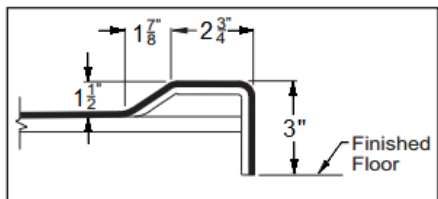

COLLINWOOD
48 x 36 x 78
Low Threshold Shower

**Available in
white only**

**Quick Ship in
7 days**

Features

- Easy entry, low, 3" threshold
- Large and open bathing area
- Sturdy shower base with textured floor
- 3 Accessory shelves
- Simple, easy, 4 piece installation from front or rear
- Accommodates a shower door
- Full ArmorCore reinforced walls for extra strength that enables bars to be located to fit your individual needs.
- Premium, durable applied acrylic/fiberglass construction
- Attractive and easy to clean, high gloss 6" tile pattern
- Limited Lifetime warranty
- Meets or exceeds UPC, IPC, ANSI Z124.1, NAHB, HUD, FHA
- Made in the USA

**ArmorCore
Reinforced Walls**

**Low Step,
Easy Entry**

Low Threshold Details

Drain

Model #

Item #

Center	LM4836SH4PC3.0064	711224
--------	-------------------	--------

SUBMITTAL DATA

4 Piece Sectional Shower

The sectional shower shall be model LM 48 36 SH 4 Piece center drain Finished surface shall be of sanitary grade applied acrylic. Unit has outside dimensions of: 48" x 37" x 78".

The four piece shower shall meet: CSA B45.5, IAPMOZI24, HUD, FHA and Home Innovation Research Lab.

The enclosure shall be equipped with the following installed accessories:

- 1) High gloss, tile finish with textured floor,
- 2) Full ArmorCore reinforced backing on all walls,
- 3) 4 Piece sectional design,
- 4) Molded soap ledges on the back wall,
- 5) Center drain location,
- 6) Brass drain fitting,
- 7) 3" Threshold