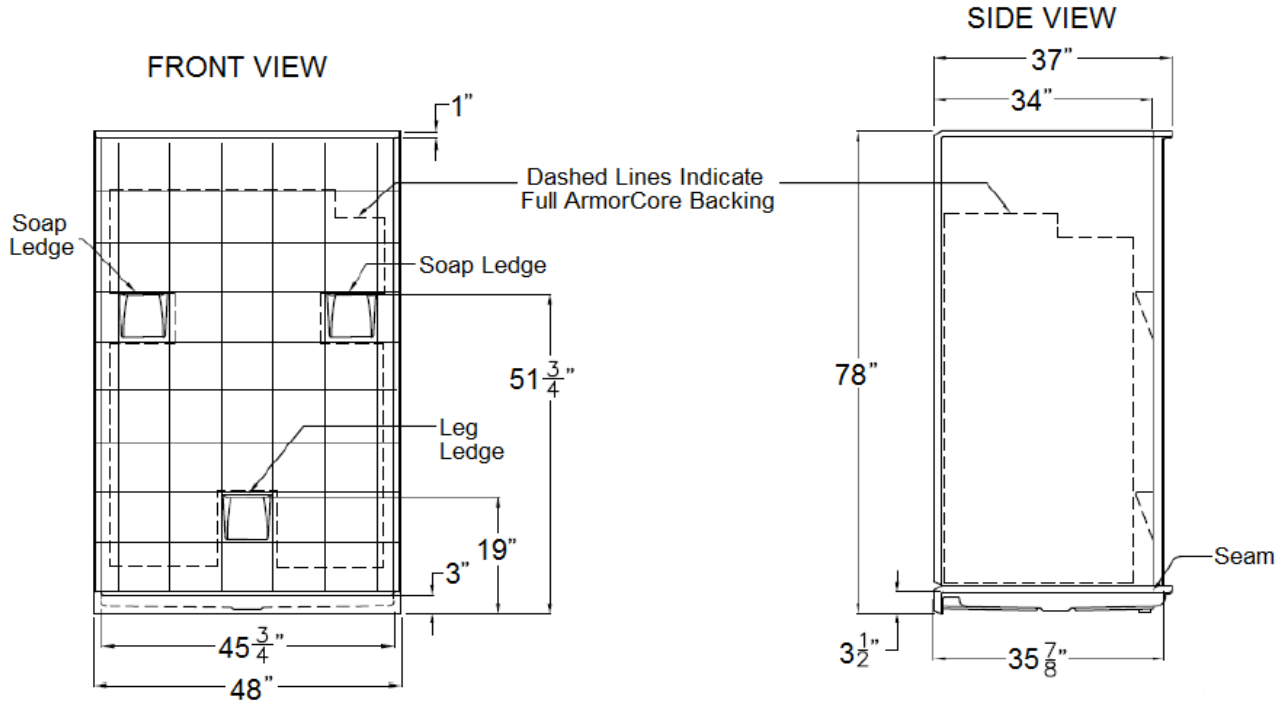

COLLINWOOD
48 x 36 x 78
Low Threshold Shower

**Available in
white only**

**Quick Ship in
7 days**

Features

- Easy entry, low, 3" threshold
- Large and open bathing area
- Sturdy shower base with textured floor
- 3 Accessory shelves
- Simple, easy, 4 piece installation from front or rear
- Accommodates a shower door
- Full ArmorCore reinforced walls for extra strength that enables bars to be located to fit your individual needs.
- Premium, durable applied acrylic/fiberglass construction
- Attractive and easy to clean, high gloss 6" tile pattern
- Limited Lifetime warranty
- Meets or exceeds UPC, IPC, ANSI Z124.1, NAHB, HUD, FHA
- Made in the USA

**ArmorCore
Reinforced Walls**

**Low Step,
Easy Entry**

Low Threshold Details

Drain

Model #

Item #

Center	LM4836SH4PC3.0064	711224
--------	-------------------	--------

SUBMITTAL DATA

4 Piece Sectional Shower

The sectional shower shall be model LM 48 36 SH 4 Piece center drain Finished surface shall be of sanitary grade applied acrylic. Unit has outside dimensions of: 48" x 37" x 78".

The four piece shower shall meet: CSA B45.5, IAPMOZI24, HUD, FHA and Home Innovation Research Lab.

The enclosure shall be equipped with the following installed accessories:

- 1) High gloss, tile finish with textured floor,
- 2) Full ArmorCore reinforced backing on all walls,
- 3) 4 Piece sectional design,
- 4) Molded soap ledges on the back wall,
- 5) Center drain location,
- 6) Brass drain fitting,
- 7) 3" Threshold