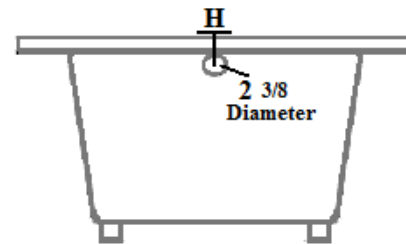

LAUREL MOUNTAIN WHIRLPOOLS

CORRY I,II,III,IV

I WHIRLPOOL 4060CW
AIR BATH 4060CA
COMBO BATH 4060CWA
TUB ONLY 4060CT

II WHIRLPOOL 4260CW
AIR BATH 4260CA
COMBO BATH 4260CWA
TUB ONLY 4260CT

III WHIRLPOOL 4266CW
AIR BATH 4266CA
COMBO BATH 4266CWA
TUB ONLY 4266CT

IV WHIRLPOOL 4272CW
AIR BATH 4272CA
COMBO BATH 4272CWA
TUB ONLY 4272CT

INSTALLATION NOTES:
Install these acrylic fixtures according to the installation manual. Confirm specifications before starting installation.

ELECTRICAL REQUIREMENTS:
Whirlpool pump/motor: 120V, 20A, 60HZ
Air Blower/Heater: 120V, 20A, 60HZ
Dedicated GFCI required.

Undermount - Yes

*All dimensions are +/- 1/2" and subject to change without notice.

MODEL #	A	B	C	D	E	F	G	H
4060	40	60	22	28	39	20	8 1/2	3
4260	42	60	22	26	38	20	8 1/2	3
4266	42	66	22	26	44	20	8 1/2	3
4272	42	72	22	26	52	20	9	3

MODEL #	WATER CAPACITY OPERATING LEVEL	WATER CAPACITY TO OVERFLOW	WATER DEPTH TO OVERFLOW	APPROX. UNIT WT.	SOAKER UNIT WT.
4060 WHIRL / AIR / COMBO	42 gal.	57 gal.	15 3/4	135	90
4260 WHIRL / AIR / COMBO	45 gal.	60 gal.	15 7/8	140	95
4266 WHIRL / AIR / COMBO	55 gal.	75 gal.	15 7/8	145	100
4272 WHIRL / AIR / COMBO	55 gal.	80 gal.	15 3/4	150	105

Website: www.laurelmountainwhirlpools.com
Email: sales@laurelmountainwhirlpools.com
Phone: 800-930-0050

Sales/Customer Service
26 Nesbitt Rd. Suite 257
New Castle, PA 16105