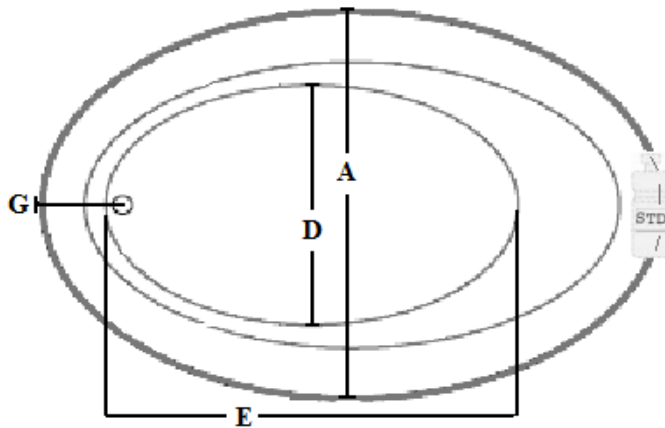

LAUREL MOUNTAIN WHIRLPOOLS

CORRY I,II,III,IV

I WHIRLPOOL 4060CW
AIR BATH 4060CA
COMBO BATH 4060CWA
TUB ONLY 4060CT

II WHIRLPOOL 4260CW
AIR BATH 4260CA
COMBO BATH 4260CWA
TUB ONLY 4260CT

III WHIRLPOOL 4266CW
AIR BATH 4266CA
COMBO BATH 4266CWA
TUB ONLY 4266CT

IV WHIRLPOOL 4272CW
AIR BATH 4272CA
COMBO BATH 4272CWA
TUB ONLY 4272CT

INSTALLATION NOTES:
Install these acrylic fixtures according to the installation manual. Confirm specifications before starting installation.

ELECTRICAL REQUIREMENTS:
Whirlpool pump/motor: 120V, 20A, 60HZ
Air Blower/Heater: 120V, 20A, 60HZ
Dedicated GFCI required.

Undermount - Yes

*All dimensions are +/- 1/2" and subject to change without notice.

MODEL #	A	B	C	D	E	F	G	H
4060	40	60	22	28	39	20	8 1/2	3
4260	42	60	22	26	38	20	8 1/2	3
4266	42	66	22	26	44	20	8 1/2	3
4272	42	72	22	26	52	20	9	3

MODEL #	WATER CAPACITY OPERATING LEVEL	WATER CAPACITY TO OVERFLOW	WATER DEPTH TO OVERFLOW	APPROX. UNIT WT.	SOAKER UNIT WT.
4060 WHIRL / AIR / COMBO	42 gal.	57 gal.	15 3/4	135	90
4260 WHIRL / AIR / COMBO	45 gal.	60 gal.	15 7/8	140	95
4266 WHIRL / AIR / COMBO	55 gal.	75 gal.	15 7/8	145	100
4272 WHIRL / AIR / COMBO	55 gal.	80 gal.	15 3/4	150	105

Website: www.laurelmountainwhirlpools.com
Email: sales@laurelmountainwhirlpools.com
Phone: 800-930-0050

Sales/Customer Service
26 Nesbitt Rd. Suite 257
New Castle, PA 16105