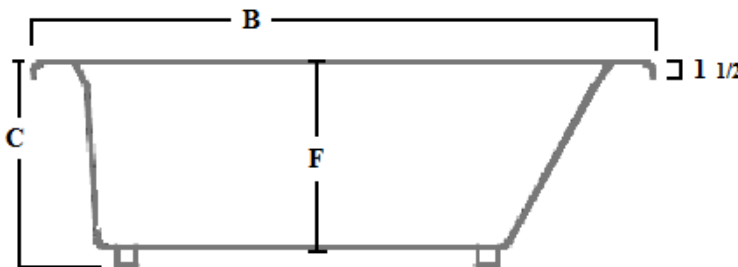

LAUREL MOUNTAIN WHIRLPOOLS

CORRY I,II,III,IV

I WHIRLPOOL 4060CW
AIR BATH 4060CA
COMBO BATH 4060CWA
TUB ONLY 4060CT

II WHIRLPOOL 4260CW
AIR BATH 4260CA
COMBO BATH 4260CWA
TUB ONLY 4260CT

III WHIRLPOOL 4266CW
AIR BATH 4266CA
COMBO BATH 4266CWA
TUB ONLY 4266CT

IV WHIRLPOOL 4272CW
AIR BATH 4272CA
COMBO BATH 4272CWA
TUB ONLY 4272CT

INSTALLATION NOTES:
Install these acrylic fixtures according to the installation manual. Confirm specifications before starting installation.

ELECTRICAL REQUIREMENTS:
Whirlpool pump/motor: 120V, 20A, 60HZ
Air Blower/Heater: 120V, 20A, 60HZ
Dedicated GFCI required.

Undermount - Yes

*All dimensions are +/- 1/2" and subject to change without notice.

MODEL #	A	B	C	D	E	F	G	H
4060	40	60	22	28	39	20	8 1/2	3
4260	42	60	22	26	38	20	8 1/2	3
4266	42	66	22	26	44	20	8 1/2	3
4272	42	72	22	26	52	20	9	3

MODEL #	WATER CAPACITY OPERATING LEVEL	WATER CAPACITY TO OVERFLOW	WATER DEPTH TO OVERFLOW	APPROX. UNIT WT.	SOAKER UNIT WT.
4060 WHIRL / AIR / COMBO	42 gal.	57 gal.	15 3/4	135	90
4260 WHIRL / AIR / COMBO	45 gal.	60 gal.	15 7/8	140	95
4266 WHIRL / AIR / COMBO	55 gal.	75 gal.	15 7/8	145	100
4272 WHIRL / AIR / COMBO	55 gal.	80 gal.	15 3/4	150	105

Website: www.laurelmountainwhirlpools.com
Email: sales@laurelmountainwhirlpools.com
Phone: 800-930-0050

Sales/Customer Service
26 Nesbitt Rd. Suite 257
New Castle, PA 16105