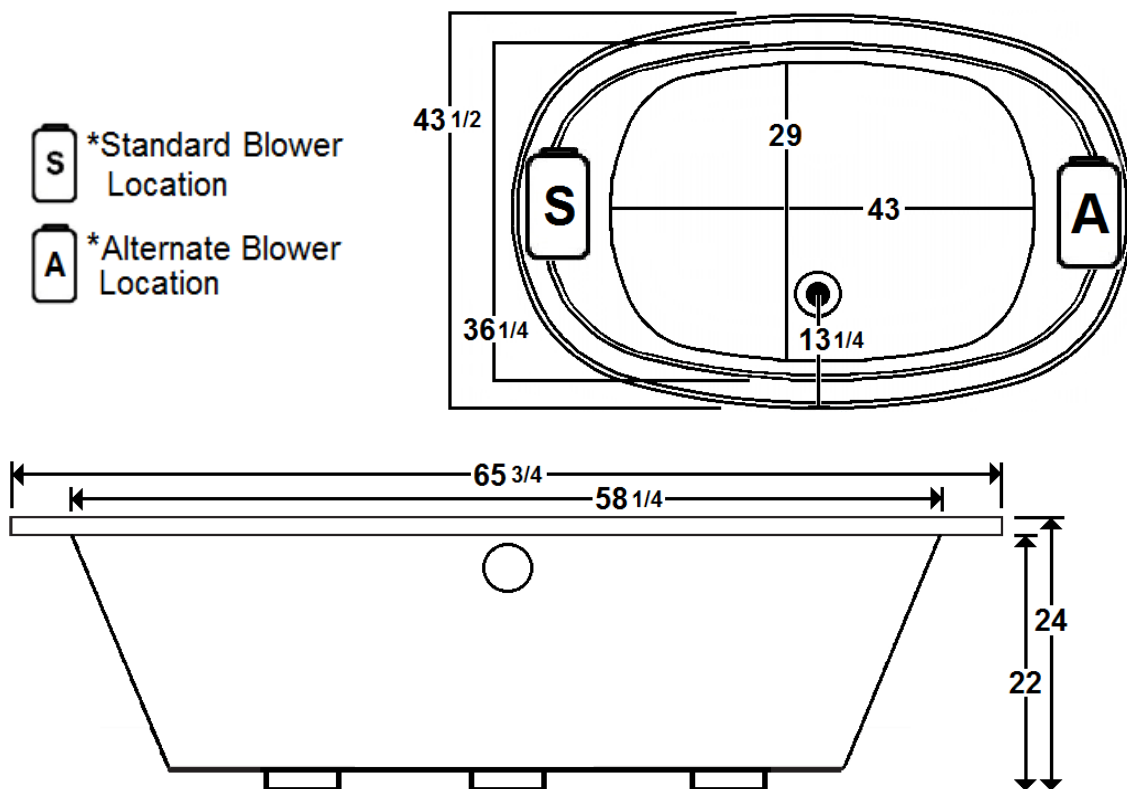

## 66" x 43" Drop-In Acrylic Air Bath

Model Number  
**6643CA064**  
Drop-In Air Bath in White

**\*All dimensions are +/- 1/2" and subject to change without notice\***

### Technical Information

- Weight: 188 lbs.
- Water Depth to Overflow: 18 3/4"
- Water Capacity: 109 gal.
- Sump Dimension: 43" x 29"