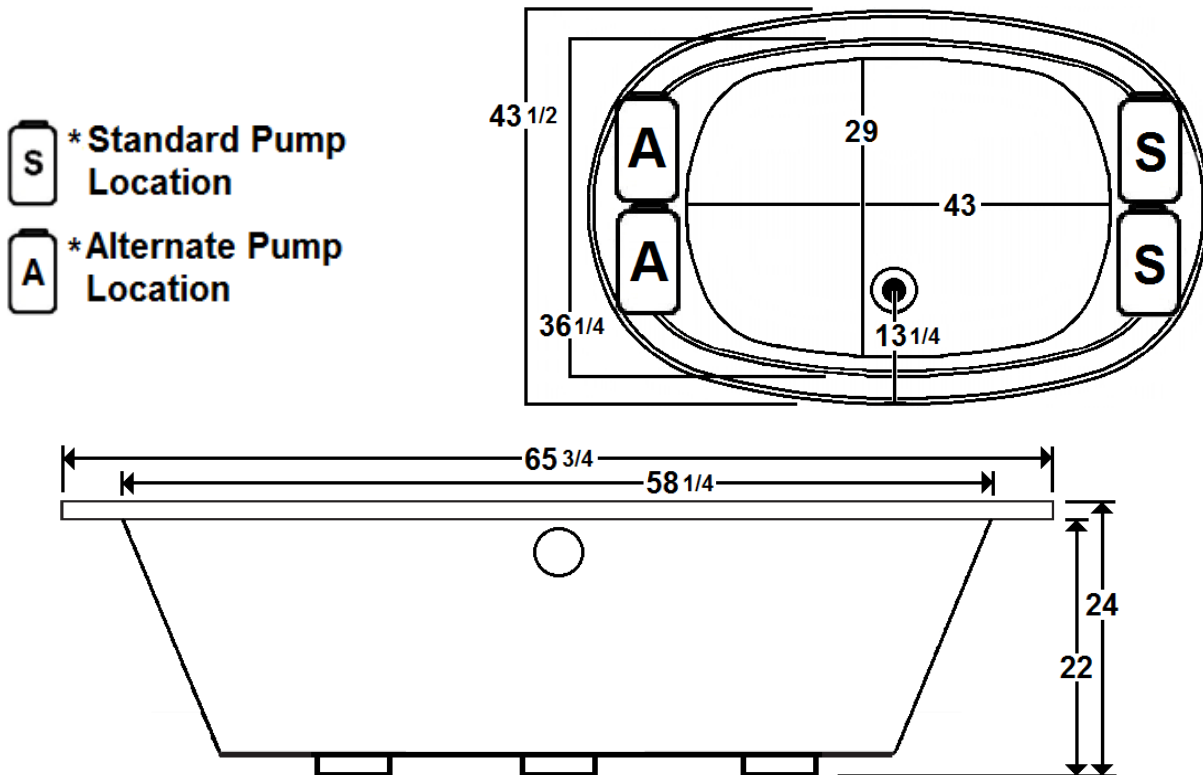

CREWE 1

66" x 43" Drop-In Acrylic Combo Bath

Model Number
6643CWA064
Drop-In Combo Bath in White

Features

- Color-matched jet trim
- 10 adjustable hydrotherapy jets
- 20-24 high output lateral air jets
- Constructed of high-gloss durable acrylic
- 3-Speed control for the 13.0 Amp pump
- 12.0 Amp variable speed blower
- Mood light included
- Inline heater available – LM300
- Pre-leveled base for easy installation
- Can be installed as an undermount
- Made in the USA

All dimensions are +/- 1/2" and subject to change without notice

Technical Information

- Weight: 171 lbs.
- Water Depth to Overflow: 18 3/4"
- Water Operating Level:
- Water Capacity: 109 gal.
- Sump Dimension: 43" x 29"