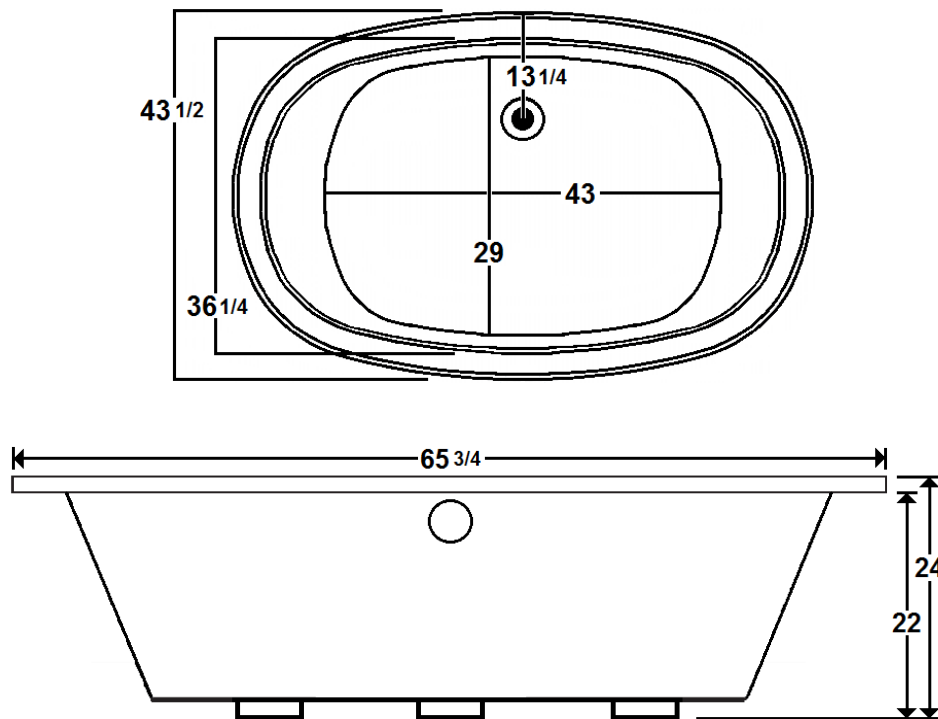

CREWE 1

66" x 43" Drop-In Acrylic Tub

Model Number
6643CT064
Drop-In Soaker in White

Features

- Constructed of high-gloss durable acrylic
- Textured slip resistant bottom
- Deep bathing well
- Pre-leveled base for easy installation
- Transitional / Modern design
- Limited lifetime warranty
- Made in the USA

All dimensions are +/- 1/2" and subject to change without notice

Technical Information

- Weight: 146 lbs.
- Water Depth to Overflow: 18 3/4"
- Water Capacity: 109 gal.
- Sump Dimension: 43" x 29"

Installation Notes