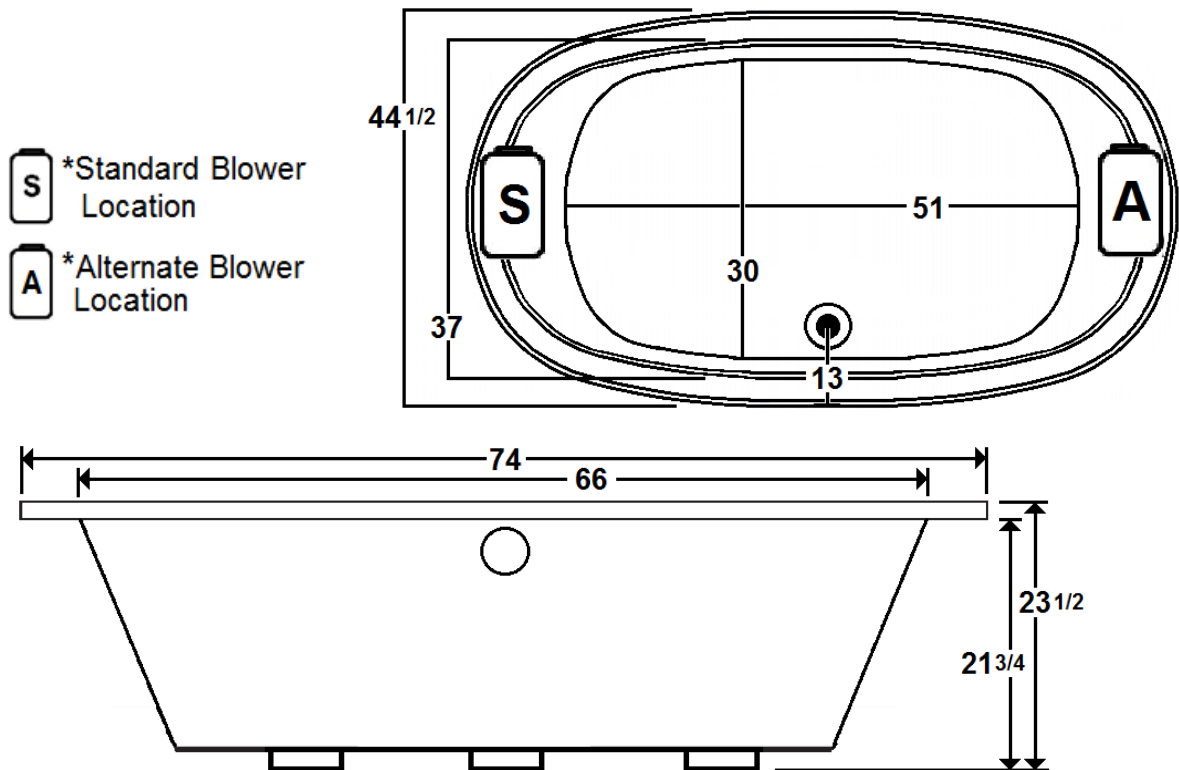

## 74" x 44" Drop-In Acrylic Air Bath

Model Number  
**7444CA064**  
Drop-In Air Bath in White

### Features

- 24 high output lateral air jets
- 10.5 Amp blower / heater
- Variable speed blower with automatic purge
- Includes Wave & Pulse modes
- Includes Chromatherapy
- Constructed of high-gloss durable acrylic
- Deep bathing well with textured slip resistant bottom
- Minimalist Design
- Limited lifetime warranty
- Can be installed as an undermount
- Made in the USA

**\*All dimensions are +/- 1/2" and subject to change without notice\***

### Technical Information

- Weight: 200 lbs.
- Water Depth to Overflow: 17 1/2"
- Water Capacity: 128 gal.
- Sump Dimension: 51" x 30"