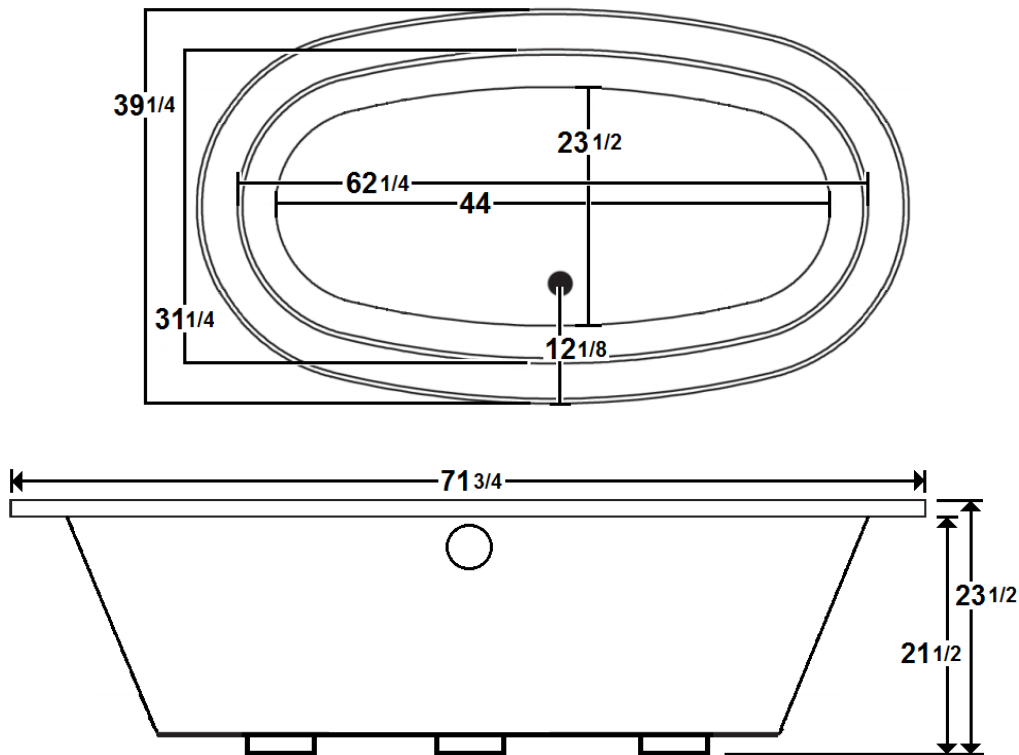

CREWE 3

72" x 40" Drop-In Acrylic Tub

Model Number
7240CT064
Drop-In Soaker in White

Features

- Constructed of high-gloss durable acrylic
- Textured slip resistant bottom
- Deep bathing well
- Pre-leveled base for easy installation
- Transitional / Modern design
- Limited lifetime warranty
- Made in the USA

All dimensions are +/- 1/2" and subject to change without notice

Technical Information

- Weight: 258 lbs.
- Water Depth to Overflow: 15 3/4"
- Water Capacity: 76 gal.
- Sump Dimension: 44" x 23 1/2"

Installation Notes