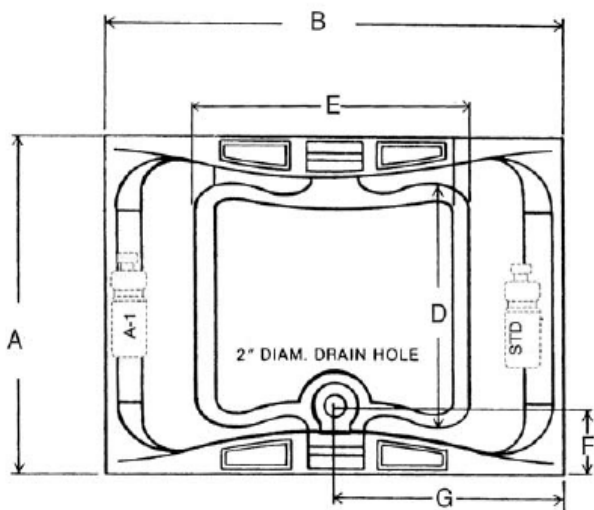

LAUREL MOUNTAIN WHIRLPOOLS

DELMONT I & II

	DELMONT I	WHIRLPOOL	4260DW
I	DELMONT I	AIR BATH	4260DETA
	DELMONT I	COMBO BATH	4260DEWA
	DELMONT I	TUB ONLY	4260DT
	DELMONT II	WHIRLPOOL	4872DW
II	DELMONT II	AIR BATH	4872DETA
	DELMONT II	COMBO BATH	4872DEWA
	DELMONT II	TUB ONLY	4872DT

All dimensions are +/- 1/4" and subject to change without notice.

Available with an optional attachable skirt with removable access panel.

Not for use with a shower application.

MODEL #	A	B	C	D	E	F	G	H
4260	41 3/4	59 5/8	23	27	43	7	29 3/4	4 1/4
4872	48	71 1/4	23	34	50	8	35 5/8	3 3/4

MODEL #	WATER CAPACITY OPERATING LEVEL	WATER CAPACITY TO OVERFLOW	WATER DEPTH TO OVERFLOW	APPROX. UNIT WT.
4260 WHIRL/AIR/COMBO	55 gal.	93 gal.	17 1/2	170 lbs.
4260 SOAKER	-	93 gal.	17 1/2	135 lbs.
4872 WHIRL/AIR/COMBO	66 gal.	115 gal.	16 1/2	210 lbs.
4872 SOAKER	-	115 gal.	16 1/2	175 lbs.