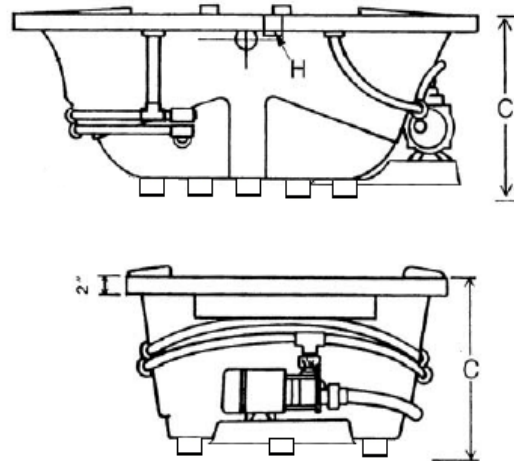

All dimensions are +/- 1/4" and subject to change without notice.

Available with an optional attachable skirt with removable access panel.

Not for use with a shower application.

MODEL #	A	B	C	D	E	F	G	H
4260	41 3/4	59 5/8	23	27	43	7	29 3/4	4 1/4
4872	48	71 1/4	23	34	50	8	35 5/8	3 3/4