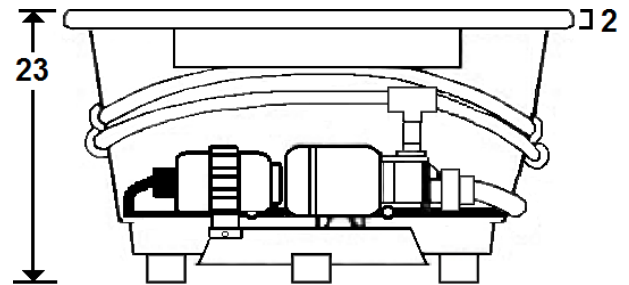

DELMONT I

60" x 42" Drop-In Acrylic Combo Bath

Model Number
4260DEWA064
Drop-In Combo Bath in White

Features

- Color-matched jet trim and air controls
- 10 adjustable hydrotherapy jets
- 24 high output lateral air injectors
- Pillows included
- Constructed of high-gloss durable acrylic
- 3-Speed control for the 13.5 Amp pump
- 12.0 Amp variable speed blower
- Inline heater available – LM300
- Mood light available – LM522
- Pre-leveled base for easy installation
- Made in the USA

All dimensions are +/- 1/2" and subject to change without notice
Confirm specifications before installation

Standard (S) Pump Location and Alternate (A-1) Pump locations.

Technical Information

- Cut-Out Dimensions: 57 5/8" x 39 3/4"
- Weight: 205 lbs.
- Water Depth to Overflow: 16 1/2"
- Water Operating Level: 55 gal.
- Water Capacity: 93 gal.
- Sump Dimension: 43" x 27"