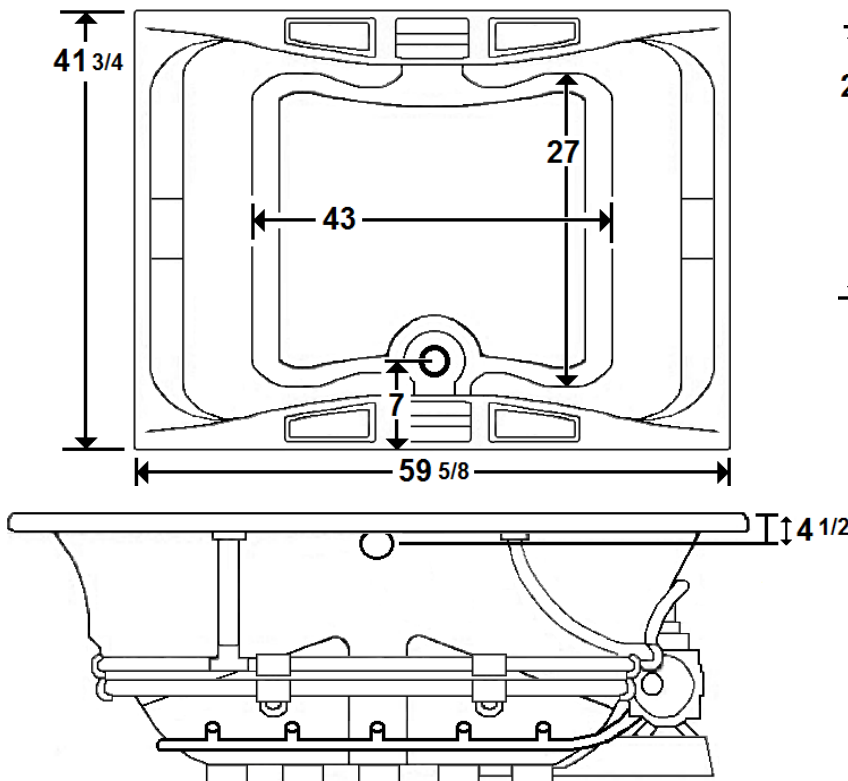

DELMONT I

60" x 42" Drop-In Acrylic Combo Bath

Model Number
4260DEWA064
Drop-In Combo Bath in White

Features

- Color-matched jet trim and air controls
- 10 adjustable hydrotherapy jets
- 24 high output lateral air injectors
- Pillows included
- Constructed of high-gloss durable acrylic
- 3-Speed control for the 13.5 Amp pump
- 12.0 Amp variable speed blower
- Inline heater available – LM300
- Mood light available – LM522
- Pre-leveled base for easy installation
- Made in the USA

All dimensions are +/- 1/2" and subject to change without notice
Confirm specifications before installation

Standard (S) Pump Location and Alternate (A-1) Pump locations.

Technical Information

- Cut-Out Dimensions: 57 5/8" x 39 3/4"
- Weight: 205 lbs.
- Water Depth to Overflow: 16 1/2"
- Water Operating Level: 55 gal.
- Water Capacity: 93 gal.
- Sump Dimension: 43" x 27"