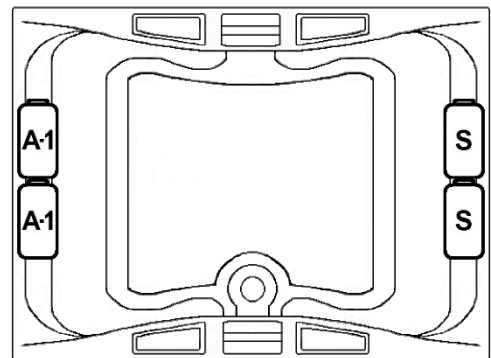

DELMONT I

60" x 42" Drop-In Acrylic Combo Bath

Model Number
4260DEWA064
Drop-In Combo Bath in White

Features

- Color-matched jet trim and air controls
- 10 adjustable hydrotherapy jets
- 24 high output lateral air injectors
- Pillows included
- Constructed of high-gloss durable acrylic
- 3-Speed control for the 13.5 Amp pump
- 12.0 Amp variable speed blower
- Inline heater available – LM300
- Mood light available – LM522
- Pre-leveled base for easy installation
- Made in the USA

All dimensions are +/- 1/2" and subject to change without notice
Confirm specifications before installation

Standard (S) Pump Location and Alternate (A-1) Pump locations.

Technical Information

- Cut-Out Dimensions: 57 5/8" x 39 3/4"
- Weight: 205 lbs.
- Water Depth to Overflow: 16 1/2"
- Water Operating Level: 55 gal.
- Water Capacity: 93 gal.
- Sump Dimension: 43" x 27"