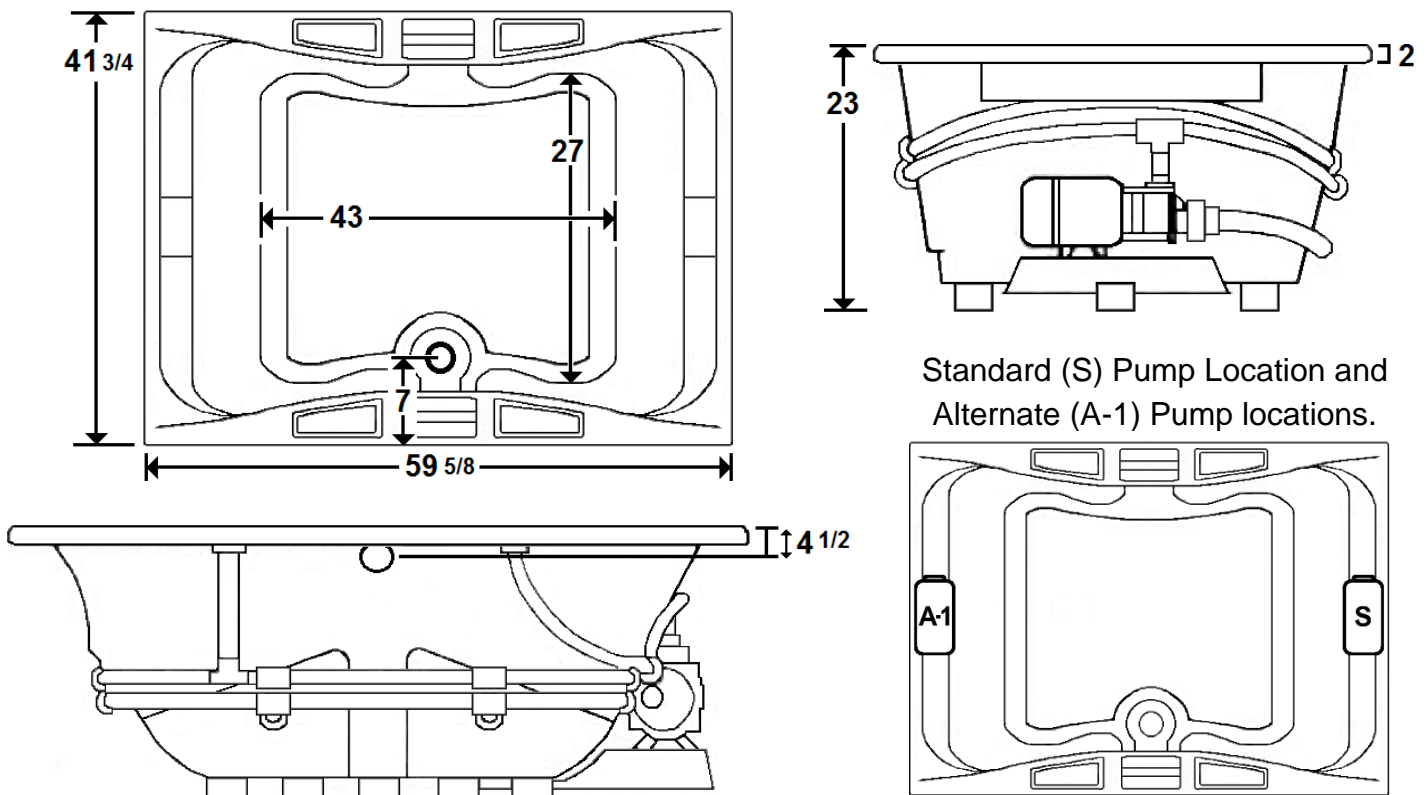

## 60" x 42" Drop-In Acrylic Whirlpool

Model Number  
**4260DW064**  
Drop-In Whirlpool in White

**\*All dimensions are +/- 1/2" and subject to change without notice\***  
**Confirm specifications before installation**

Standard (S) Pump Location and Alternate (A-1) Pump locations.

### Technical Information

- Cut-Out Dimensions: 57 5/8" x 39 3/4"
- Weight: 170 lbs.
- Water Depth to Overflow: 16 1/2"
- Water Operating Level: 55 gal.
- Water Capacity: 93 gal.
- Sump Dimension: 43" x 27"