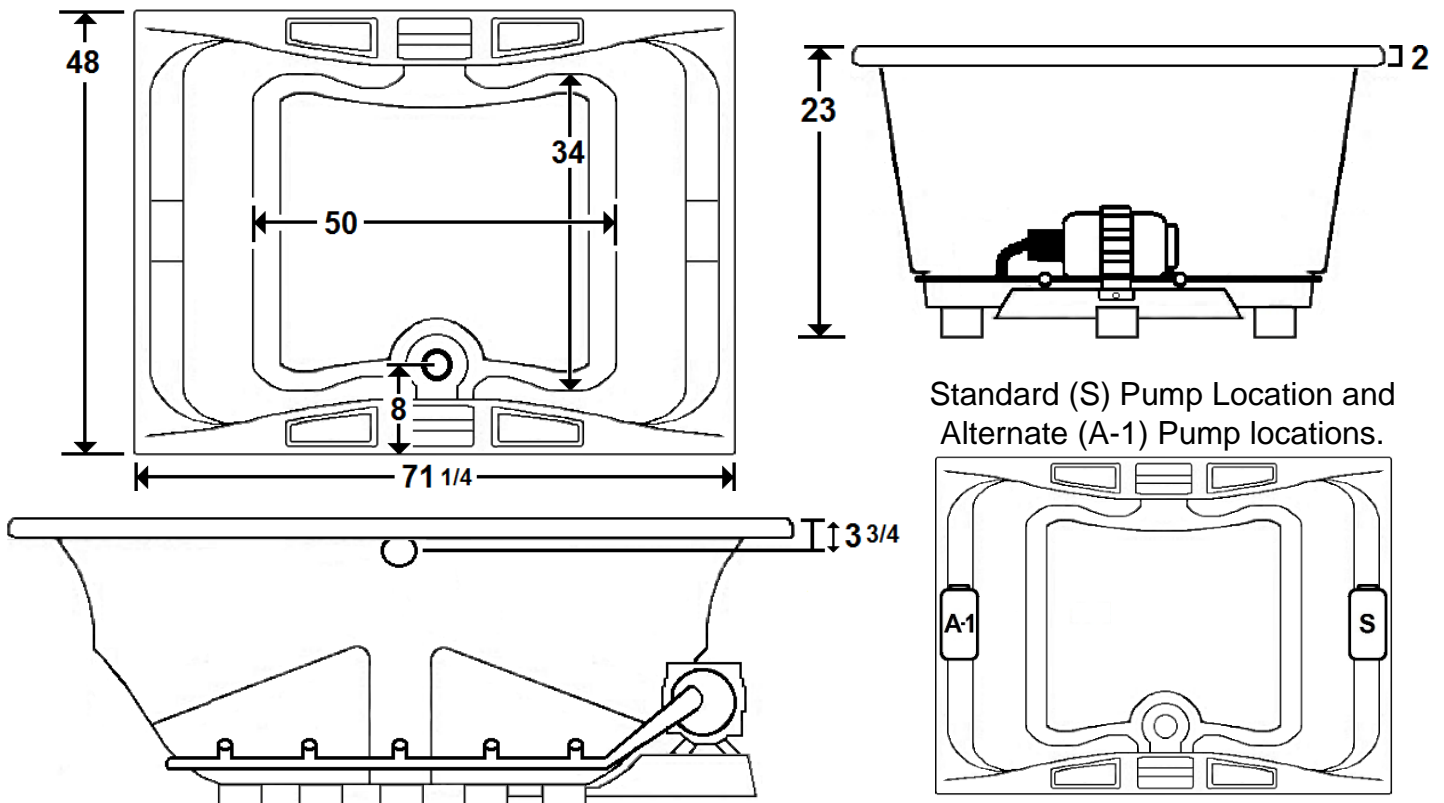

## 72" x 48" Drop-In Acrylic Air Bath

Model Number  
**4872DETA064**  
Drop-In Air Bath in White

**\*All dimensions are +/- 1/2" and subject to change without notice\***  
**Confirm specifications before installation**

### Technical Information

- Cut-Out Dimensions: 69 1/4" x 46"
- Weight: 210 lbs.
- Water Depth to Overflow: 15 1/2"
- Water Operating Level: NA
- Water Capacity: 115 gal.
- Sump Dimension: 50" x 34"