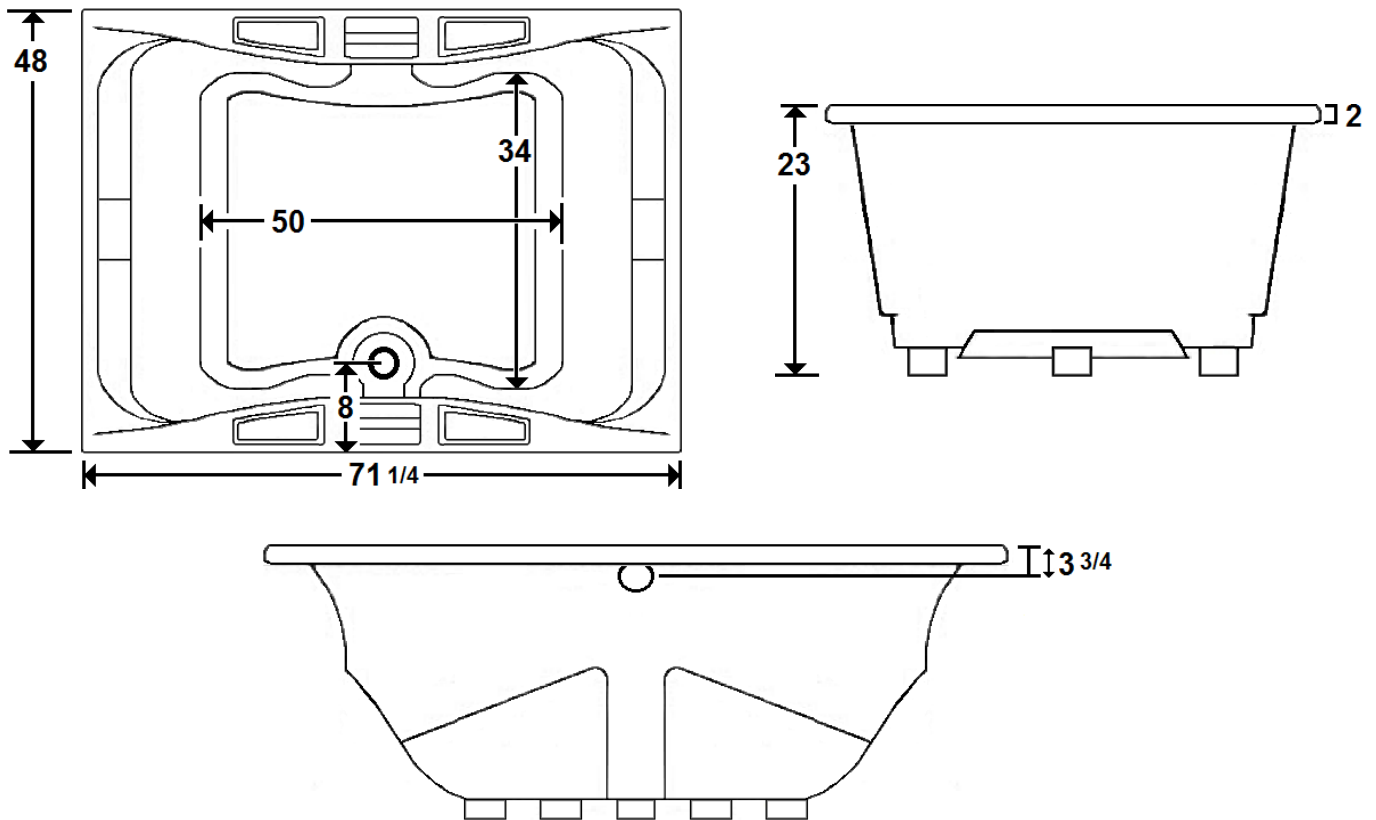

DELMONT II

72" x 48" Drop-In Acrylic Tub

Model Number
4872DT064
Drop-In Drain Soaker in White

Features

- Constructed of high-gloss durable acrylic
- Pillows included
- Pre-leveled base for easy installation
- Textured floor
- Heater available – LM305
- Mood light available – LM522
- Made in the USA

All dimensions are +/- 1/2" and subject to change without notice
Confirm specifications before installation

Technical Information

- Cut-Out Dimensions: 69 1/4" x 46"
- Weight: 175 lbs.
- Water Depth to Overflow: 15 1/2"
- Water Capacity: 115 gal.
- Sump Dimension: 50" x 34"

Electrical Requirements (If ordered)

- (Optional) LM305 Heater: 12.5 Amps
- Dedicated GFCI's required for each option

DELMONT II

4872DT064
Drop-In Drain Soaker in White

Acrylic Tub

This Traditional style drop in tub includes a sloped backrest, integral arm rests and removable pillow. Other standard features include a textured floor, and premium reinforcement. This tub is made in the USA and is available in white, bone, biscuit, almond, and linen.