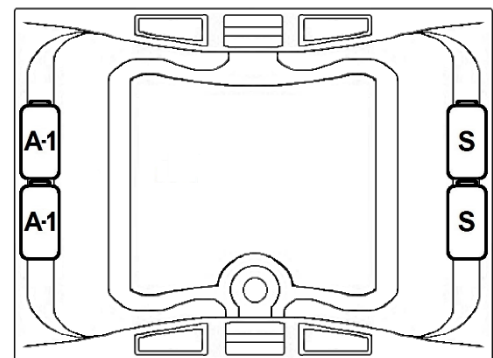

DELMONT II

72" x 48" Drop-In Acrylic Combo Bath

Model Number
4872DEWA064
Drop-In Combo Bath in White

Features

- Color-matched jet trim and air controls
- 10 adjustable hydrotherapy jets
- 28 high output lateral air injectors
- Pillows included
- Constructed of high-gloss durable acrylic
- 3-Speed control for the 13.5 Amp pump
- 12.0 Amp variable speed blower
- Inline heater available – LM300
- Mood light available – LM522
- Pre-leveled base for easy installation
- Made in the USA

All dimensions are +/- 1/2" and subject to change without notice
Confirm specifications before installation

Standard (S) Pump Location and Alternate (A-1) Pump locations.

Technical Information

- Cut-Out Dimensions: 69 1/4" x 46"
- Weight: 245 lbs.
- Water Depth to Overflow: 16 1/2"
- Water Operating Level: 66 gal.
- Water Capacity: 115 gal.
- Sump Dimension: 50" x 34"