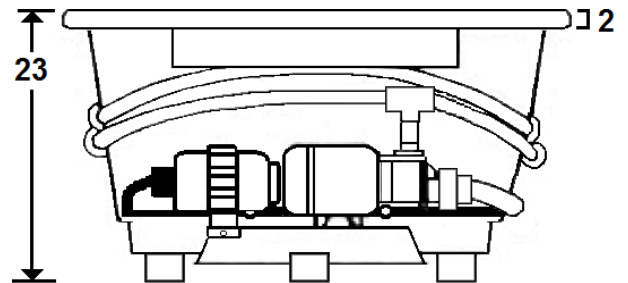

DELMONT II

72" x 48" Drop-In Acrylic Combo Bath

Model Number
4872DEWA064
Drop-In Combo Bath in White

Features

- Color-matched jet trim and air controls
- 10 adjustable hydrotherapy jets
- 28 high output lateral air injectors
- Pillows included
- Constructed of high-gloss durable acrylic
- 3-Speed control for the 13.5 Amp pump
- 12.0 Amp variable speed blower
- Inline heater available – LM300
- Mood light available – LM522
- Pre-leveled base for easy installation
- Made in the USA

All dimensions are +/- 1/2" and subject to change without notice
Confirm specifications before installation

Standard (S) Pump Location and Alternate (A-1) Pump locations.

Technical Information

- Cut-Out Dimensions: 69 1/4" x 46"
- Weight: 245 lbs.
- Water Depth to Overflow: 16 1/2"
- Water Operating Level: 66 gal.
- Water Capacity: 115 gal.
- Sump Dimension: 50" x 34"