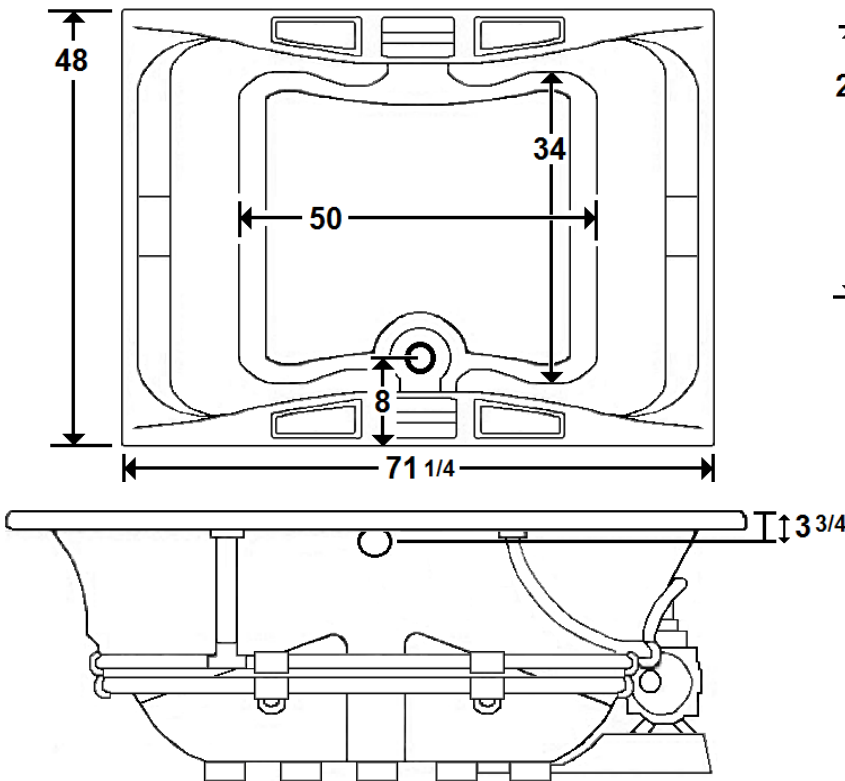

DELMONT II

72" x 48" Drop-In Acrylic Combo Bath

Model Number
4872DEWA064
Drop-In Combo Bath in White

Features

- Color-matched jet trim and air controls
- 10 adjustable hydrotherapy jets
- 28 high output lateral air injectors
- Pillows included
- Constructed of high-gloss durable acrylic
- 3-Speed control for the 13.5 Amp pump
- 12.0 Amp variable speed blower
- Inline heater available – LM300
- Mood light available – LM522
- Pre-leveled base for easy installation
- Made in the USA

All dimensions are +/- 1/2" and subject to change without notice
Confirm specifications before installation

Standard (S) Pump Location and Alternate (A-1) Pump locations.

Technical Information

- Cut-Out Dimensions: 69 1/4" x 46"
- Weight: 245 lbs.
- Water Depth to Overflow: 16 1/2"
- Water Operating Level: 66 gal.
- Water Capacity: 115 gal.
- Sump Dimension: 50" x 34"