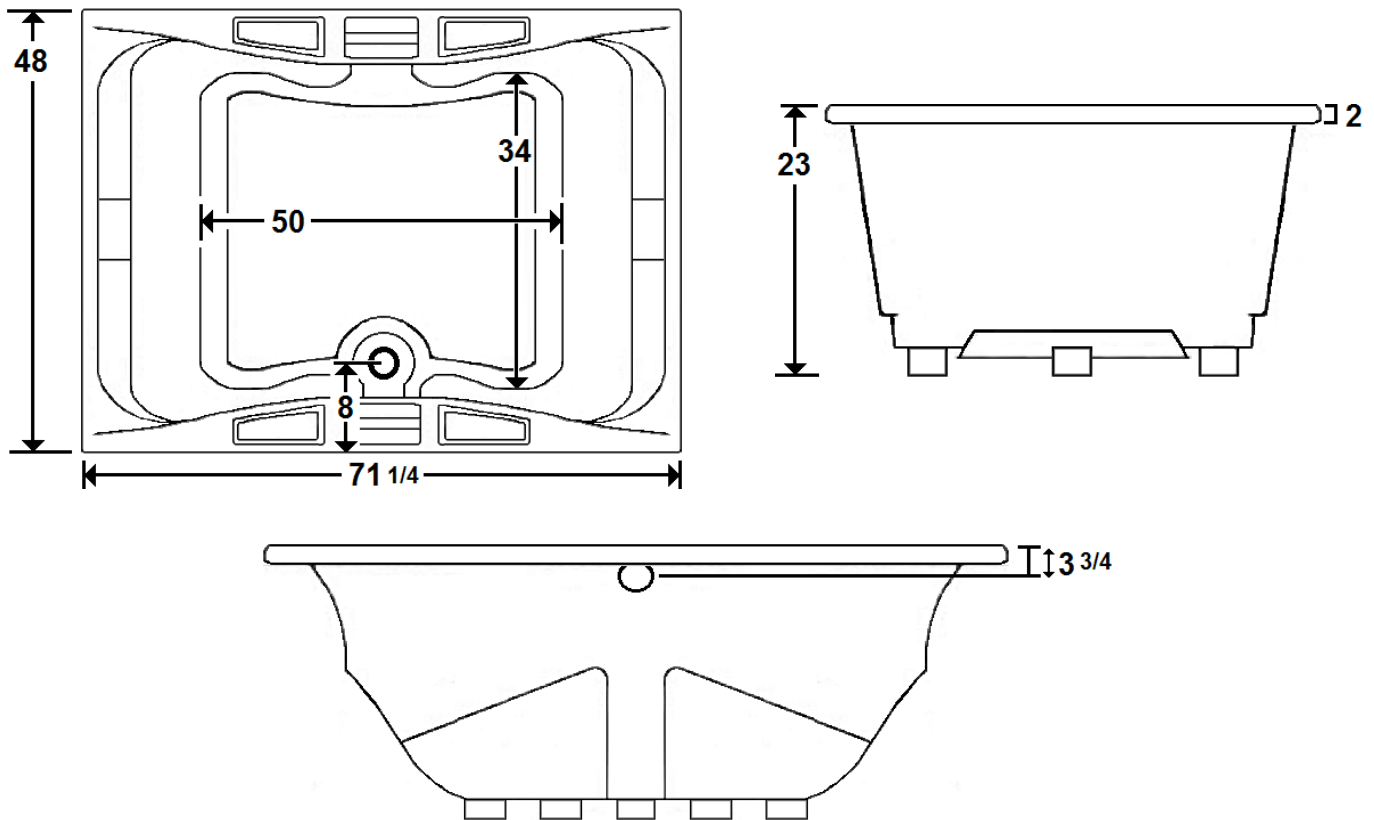

DELMONT II

72" x 48" Drop-In Acrylic Tub

Model Number
4872DT064
Drop-In Drain Soaker in White

Features

- Constructed of high-gloss durable acrylic
- Pillows included
- Pre-leveled base for easy installation
- Textured floor
- Heater available – LM305
- Mood light available – LM522
- Made in the USA

All dimensions are +/- 1/2" and subject to change without notice
Confirm specifications before installation

Technical Information

- Cut-Out Dimensions: 69 1/4" x 46"
- Weight: 175 lbs.
- Water Depth to Overflow: 16 1/2"
- Water Capacity: 115 gal.
- Sump Dimension: 50" x 34"

Electrical Requirements (If ordered)

- (Optional) LM305 Heater: 12.5 Amps
- Dedicated GFCI's required for each option

DELMONT II

4872DT064
Drop-In Drain Soaker in White

Acrylic Tub

This Traditional style drop in tub includes a sloped backrest, integral arm rests and removable pillow. Other standard features include a textured floor, and premium reinforcement. This tub is made in the USA and is available in white, bone, biscuit, almond, and linen.