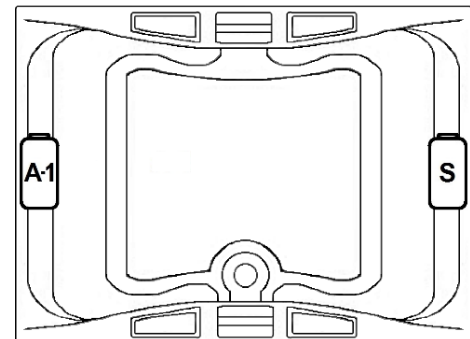

**\*All dimensions are +/- 1/2" and subject to change without notice\***  
**Confirm specification before installation**

Standard (S) Pump Location and Alternate (A-1) Pump locations.

### Technical Information

- Cut-Out Dimensions: 57 5/8" x 39 3/4"
- Weight: 170 lbs.
- Water Depth to Overflow: 17 1/2"
- Water Operating Level: NA
- Water Capacity: 93 gal.
- Sump Dimension: 43" x 27"