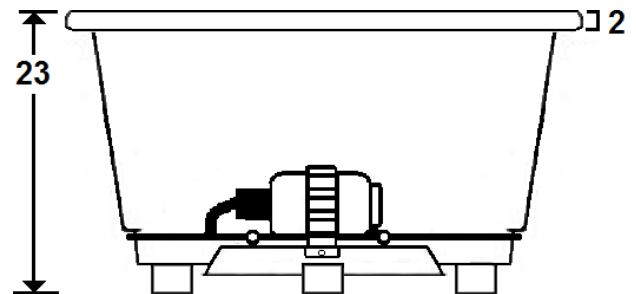

Standard (S) Pump Location and Alternate (A-1) Pump locations.