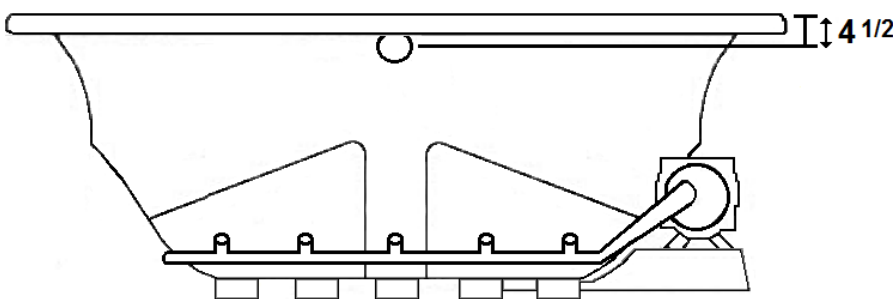

### Features

- 24 high output lateral air jets
- Color-matched jet trim & Pillows included
- 12.0 Amp variable speed blower
- Constructed of high-gloss durable acrylic
- Automatic purge cycle with timer
- Heaters available – LM305
- Mood light available – LM522
- Pre-leveled base for easy installation
- Made in the USA

**\*All dimensions are +/- 1/2" and subject to change without notice\***  
**Confirm specification before installation**

Standard (S) Pump Location and Alternate (A-1) Pump locations.

### Technical Information

- Cut-Out Dimensions: 57 5/8" x 39 3/4"
- Weight: 170 lbs.
- Water Depth to Overflow: 17 1/2"
- Water Operating Level: NA
- Water Capacity: 93 gal.
- Sump Dimension: 43" x 27"