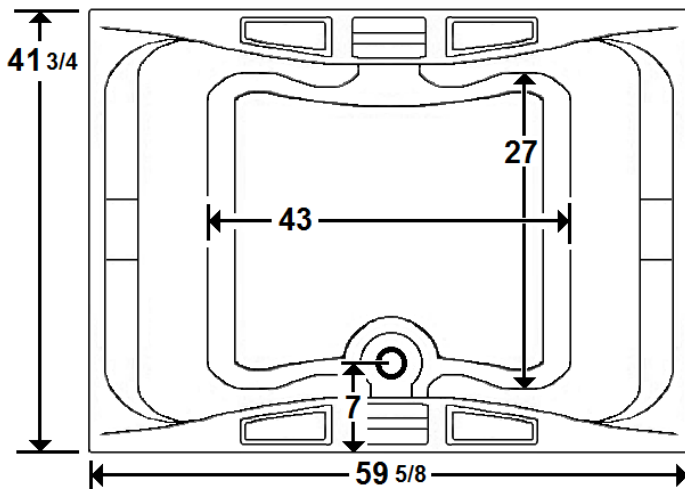

## 60" x 42" Drop-In Acrylic Air Bath

Model Number  
**4260DETA064**  
Drop-In Air Bath in White

**\*All dimensions are +/- 1/2" and subject to change without notice\***  
**Confirm specification before installation**

Standard (S) Pump Location and Alternate (A-1) Pump locations.

### Technical Information

- Cut-Out Dimensions: 57 5/8" x 39 3/4"
- Weight: 170 lbs.
- Water Depth to Overflow: 17 1/2"
- Water Operating Level: NA
- Water Capacity: 93 gal.
- Sump Dimension: 43" x 27"