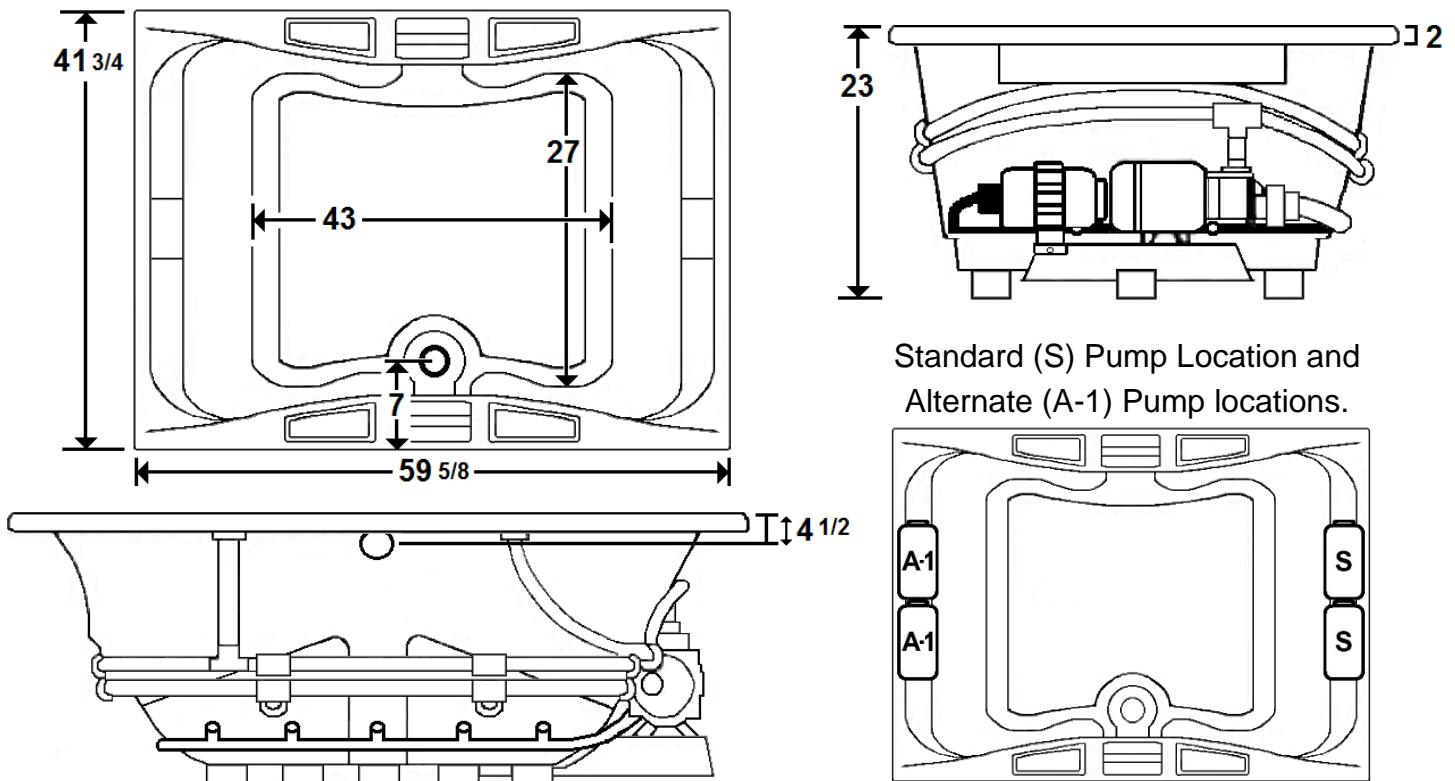

## 60" x 42" Drop-In Acrylic Combo Bath

Model Number  
**4260DEWA064**  
Drop-In Combo Bath in White

**\*All dimensions are +/- 1/2" and subject to change without notice\***  
**Confirm specifications before installation**

### Technical Information

- Cut-Out Dimensions: 57 5/8" x 39 3/4"
- Weight: 205 lbs.
- Water Depth to Overflow: 17 1/2"
- Water Operating Level: 55 gal.
- Water Capacity: 93 gal.
- Sump Dimension: 43" x 27"