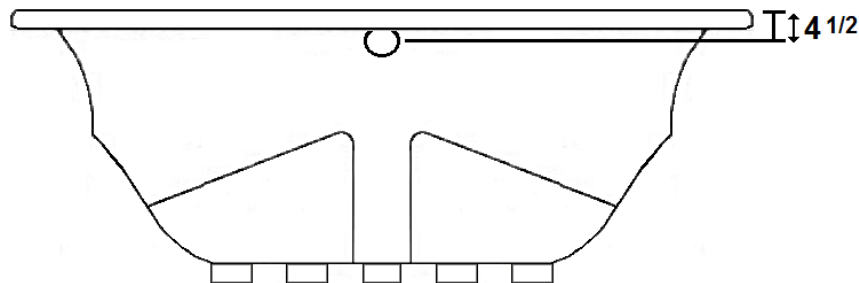

DELMONT I

60" x 42" Drop-In Acrylic Tub

Model Number
4260DT064
Drop-In Drain Soaker in White

Features

- Constructed of high-gloss durable acrylic
- Pillows included
- Pre-leveled base for easy installation
- Textured floor
- Heater available – LM305
- Mood light available – LM522
- Made in the USA

All dimensions are +/- 1/2" and subject to change without notice
Confirm specifications before installation

Technical Information

- Cut-Out Dimensions: 57 5/8" x 39 3/4"
- Weight: 135 lbs.
- Water Depth to Overflow: 17 1/2"
- Water Capacity: 93 gal.
- Sump Dimension: 43" x 27"

Electrical Requirements (If ordered)

- (Optional) LM305 Heater: 12.5 Amps
- Dedicated GFCI's required for each option

DELMONT I

4260DT064
Drop-In Drain Soaker in White

Acrylic Tub

This Traditional style drop in tub includes a sloped backrest, integral arm rests and removable pillow. Other standard features include a textured floor, and premium reinforcement. This tub is made in the USA and is available in white, bone, biscuit, almond, and linen.