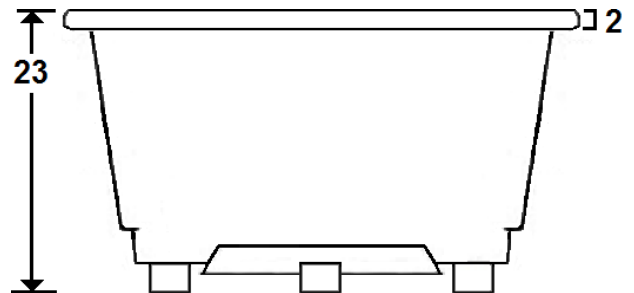

DELMONT I

60" x 42" Drop-In Acrylic Tub

Model Number
4260DT064
Drop-In Drain Soaker in White

Features

- Constructed of high-gloss durable acrylic
- Pillows included
- Pre-leveled base for easy installation
- Textured floor
- Heater available – LM305
- Mood light available – LM522
- Made in the USA

All dimensions are +/- 1/2" and subject to change without notice
Confirm specifications before installation

Technical Information

- Cut-Out Dimensions: 57 5/8" x 39 3/4"
- Weight: 135 lbs.
- Water Depth to Overflow: 17 1/2"
- Water Capacity: 93 gal.
- Sump Dimension: 43" x 27"

Electrical Requirements (If ordered)

- (Optional) LM305 Heater: 12.5 Amps
- Dedicated GFCI's required for each option

DELMONT I

4260DT064
Drop-In Drain Soaker in White

Acrylic Tub

This Traditional style drop in tub includes a sloped backrest, integral arm rests and removable pillow. Other standard features include a textured floor, and premium reinforcement. This tub is made in the USA and is available in white, bone, biscuit, almond, and linen.