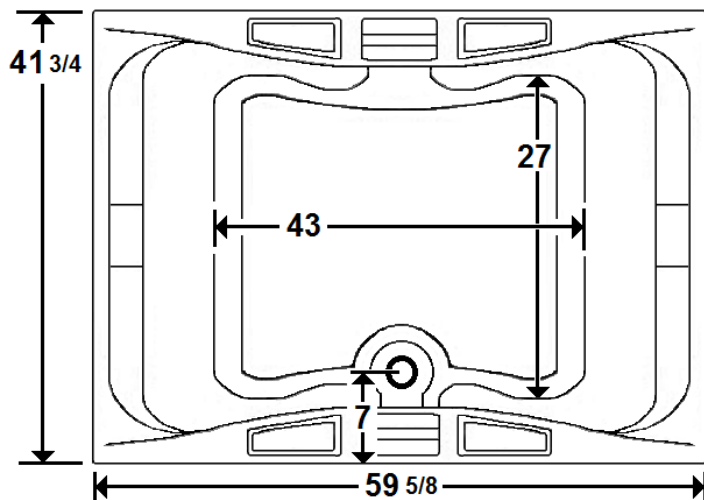

DELMONT I

60" x 42" Drop-In Acrylic Tub

Model Number
4260DT064
Drop-In Drain Soaker in White

Features

- Constructed of high-gloss durable acrylic
- Pillows included
- Pre-leveled base for easy installation
- Textured floor
- Heater available – LM305
- Mood light available – LM522
- Made in the USA

All dimensions are +/- 1/2" and subject to change without notice
Confirm specifications before installation

Technical Information

- Cut-Out Dimensions: 57 5/8" x 39 3/4"
- Weight: 135 lbs.
- Water Depth to Overflow: 17 1/2"
- Water Capacity: 93 gal.
- Sump Dimension: 43" x 27"

Electrical Requirements (If ordered)

- (Optional) LM305 Heater: 12.5 Amps
- Dedicated GFCI's required for each option

DELMONT I

4260DT064
Drop-In Drain Soaker in White

Acrylic Tub

This Traditional style drop in tub includes a sloped backrest, integral arm rests and removable pillow. Other standard features include a textured floor, and premium reinforcement. This tub is made in the USA and is available in white, bone, biscuit, almond, and linen.