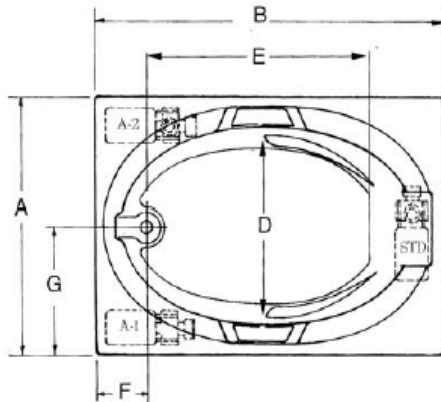

INSTALLATION NOTES: Install this fixture according to the installation manual. Confirm specifications before starting installation.

EVERSON II	WHIRLPOOL	4272EW	EVERSON IV	WHIRLPOOL	3672EW
EVERSON II	AIR BATH	4272ETA	EVERSON IV	AIR BATH	3672ETA
EVERSON II	COMBO BATH	4272EWA	EVERSON IV	COMBO BATH	3672EWA
EVERSON II	TUB ONLY	4272ET	EVERSON IV	TUB ONLY	3672ET

All dimensions are +/- 1/4" and subject to change without notice.

Available with an optional attachable skirt with removable access panel.

MODEL #	A	B	C	D	E	F	G	H
3660	36	60	21 1/2	22	36	10	18	5 1/2
3672	36	72	21 1/2	22	48	10	18	5 1/2
4260	41 3/4	59 1/2	21 1/2	27	36	9	21	5 1/2
4266	41 3/4	65 3/4	21 1/2	27	41	11	20 5/8	5 1/2
4272	41 5/8	71 1/2	21 1/2	28	45	11	20 3/4	5 1/2