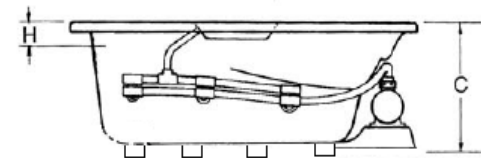

INSTALLATION NOTES: Install this fixture according to the installation manual. Confirm specifications before starting installation.

EVERSON II	WHIRLPOOL	4272EW	EVERSON IV	WHIRLPOOL	3672EW
EVERSON II	AIR BATH	4272ETA	EVERSON IV	AIR BATH	3672ETA
EVERSON II	COMBO BATH	4272EWA	EVERSON IV	COMBO BATH	3672EWA
EVERSON II	TUB ONLY	4272ET	EVERSON IV	TUB ONLY	3672ET

All dimensions are +/- 1/4" and subject to change without notice.

Available with an optional attachable skirt with removable access panel.

MODEL #	A	B	C	D	E	F	G	H
3660	36	60	21 1/2	22	36	10	18	5 1/2
3672	36	72	21 1/2	22	48	10	18	5 1/2
4260	41 3/4	59 1/2	21 1/2	27	36	9	21	5 1/2
4266	41 3/4	65 3/4	21 1/2	27	41	11	20 5/8	5 1/2
4272	41 5/8	71 1/2	21 1/2	28	45	11	20 3/4	5 1/2