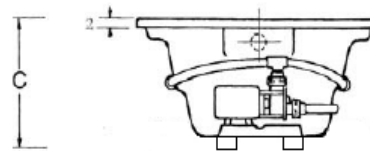

INSTALLATION NOTES: Install this fixture according to the installation manual. Confirm specifications before starting installation.

EVERSON II	WHIRLPOOL	4272EW	EVERSON IV	WHIRLPOOL	3672EW
EVERSON II	AIR BATH	4272ETA	EVERSON IV	AIR BATH	3672ETA
EVERSON II	COMBO BATH	4272EWA	EVERSON IV	COMBO BATH	3672EWA
EVERSON II	TUB ONLY	4272ET	EVERSON IV	TUB ONLY	3672ET

All dimensions are +/- 1/4" and subject to change without notice.

Available with an optional attachable skirt with removable access panel.

MODEL #	A	B	C	D	E	F	G	H
3660	36	60	21 1/2	22	36	10	18	5 1/2
3672	36	72	21 1/2	22	48	10	18	5 1/2
4260	41 3/4	59 1/2	21 1/2	27	36	9	21	5 1/2
4266	41 3/4	65 3/4	21 1/2	27	41	11	20 5/8	5 1/2
4272	41 5/8	71 1/2	21 1/2	28	45	11	20 3/4	5 1/2