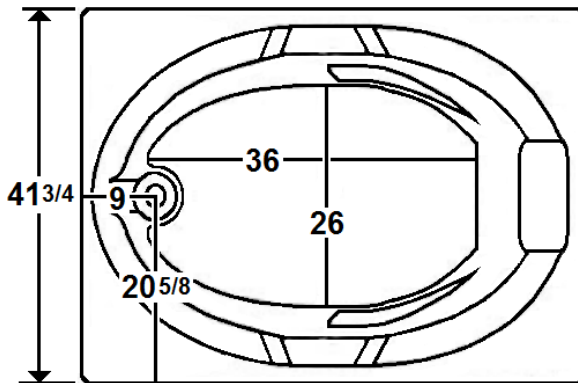

EVERSON V

60" x 42" Skirted Acrylic Air Bath

Model Number
4260ETASR064
 Right Hand Drain Air Bath in White
4260ETASL064
 Left Hand Drain Air Bath in White

Features

- 24 high output later air jets
- Color-matched trim
- 12.0 Amp variable speed blower
- Aromatherapy and Pillow included
- Constructed of high-gloss durable acrylic
- Automatic purge cycle with timer
- Heaters available – LM305 & LM306
- Mood light available – LM522
- Pre-leveled base for easy installation
- Made in the USA

All dimensions are +/- 1/2" and subject to change without notice
Confirm specifications before installation

Standard (S) Pump Location and Alternate (A-1 & A-2) Pump locations.

Technical Information

- Cut-Out Dimensions: 57 7/8" x 39 3/4"
- Weight: 140 lbs.
- Water Depth to Overflow: 15 1/4"
- Water Operating Level: 38 gal.
- Water Capacity: 56 gal.
- Sump Dimension: 36" x 27"