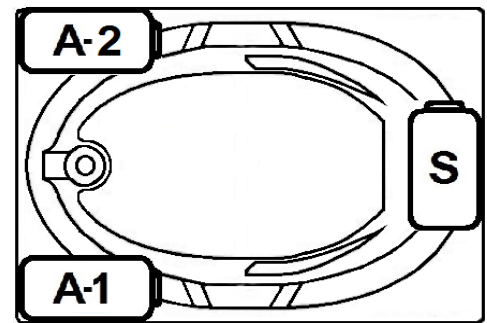

EVERSON V

60" x 42" Skirted Acrylic Air Bath

Model Number
4260ETASR064
 Right Hand Drain Air Bath in White
4260ETASL064
 Left Hand Drain Air Bath in White

Features

- 24 high output later air jets
- Color-matched trim
- 12.0 Amp variable speed blower
- Aromatherapy and Pillow included
- Constructed of high-gloss durable acrylic
- Automatic purge cycle with timer
- Heaters available – LM305 & LM306
- Mood light available – LM522
- Pre-leveled base for easy installation
- Made in the USA

All dimensions are +/- 1/2" and subject to change without notice
Confirm specifications before installation

Standard (S) Pump Location and Alternate (A-1 & A-2) Pump locations.

Technical Information

- Cut-Out Dimensions: 57 7/8" x 39 3/4"
- Weight: 140 lbs.
- Water Depth to Overflow: 15 1/4"
- Water Operating Level: 38 gal.
- Water Capacity: 56 gal.
- Sump Dimension: 36" x 27"