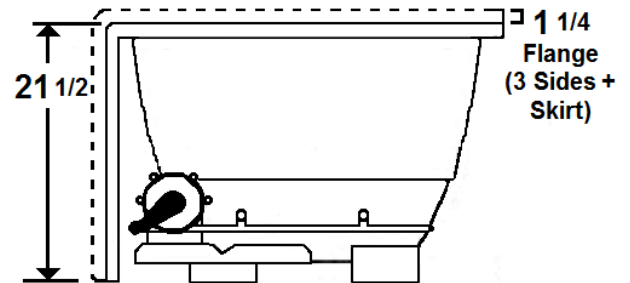

EVERSON V

60" x 42" Skirted Acrylic Air Bath

Model Number
4260ETASR064
 Right Hand Drain Air Bath in White
4260ETASL064
 Left Hand Drain Air Bath in White

Features

- 24 high output later air jets
- Color-matched trim
- 12.0 Amp variable speed blower
- Aromatherapy and Pillow included
- Constructed of high-gloss durable acrylic
- Automatic purge cycle with timer
- Heaters available – LM305 & LM306
- Mood light available – LM522
- Pre-leveled base for easy installation
- Made in the USA

All dimensions are +/- 1/2" and subject to change without notice
Confirm specifications before installation

Standard (S) Pump Location and Alternate (A-1 & A-2) Pump locations.

Technical Information

- Cut-Out Dimensions: 57 7/8" x 39 3/4"
- Weight: 140 lbs.
- Water Depth to Overflow: 15 1/4"
- Water Operating Level: 38 gal.
- Water Capacity: 56 gal.
- Sump Dimension: 36" x 27"