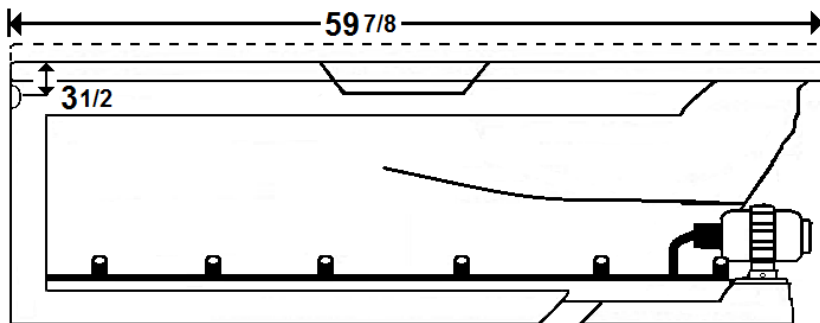

EVERSON V

60" x 42" Skirted Acrylic Air Bath

Model Number
4260ETASR064
 Right Hand Drain Air Bath in White
4260ETASL064
 Left Hand Drain Air Bath in White

Features

- 24 high output later air jets
- Color-matched trim
- 12.0 Amp variable speed blower
- Aromatherapy and Pillow included
- Constructed of high-gloss durable acrylic
- Automatic purge cycle with timer
- Heaters available – LM305 & LM306
- Mood light available – LM522
- Pre-leveled base for easy installation
- Made in the USA

All dimensions are +/- 1/2" and subject to change without notice
Confirm specifications before installation

Standard (S) Pump Location and Alternate (A-1 & A-2) Pump locations.

Technical Information

- Cut-Out Dimensions: 57 7/8" x 39 3/4"
- Weight: 140 lbs.
- Water Depth to Overflow: 15 1/4"
- Water Operating Level: 38 gal.
- Water Capacity: 56 gal.
- Sump Dimension: 36" x 27"