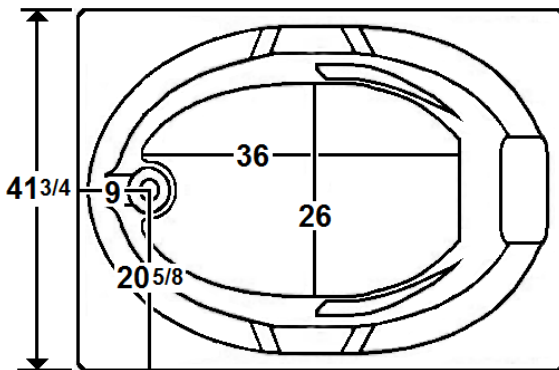

## 60" x 42" Skirted Acrylic Combo Bath

Model Number  
**4260EWASR064**  
 Right Hand Drain Combo Bath in White  
**4260EWASL064**  
 Left Hand Drain Combo Bath in White

**\*All dimensions are +/- 1/2" and subject to change without notice\***  
**Confirm specifications before installation**

Standard (S) Pump Location and Alternate (A-1) Pump location.

### Technical Information

- Cut-Out Dimensions: 57 7/8" x 39 3/4"
- Weight: 175 lbs.
- Water Depth to Overflow: 15 1/4"
- Water Operating Level: 38 gal.
- Water Capacity: 56 gal.
- Sump Dimension: 36" x 26"