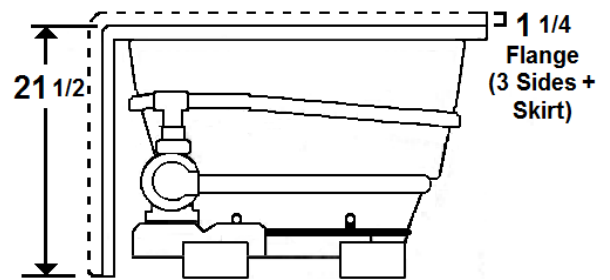

## 60" x 42" Skirted Acrylic Combo Bath

Model Number  
**4260EWASR064**  
 Right Hand Drain Combo Bath in White  
**4260EWASL064**  
 Left Hand Drain Combo Bath in White

**\*All dimensions are +/- 1/2" and subject to change without notice\***  
**Confirm specifications before installation**

Standard (S) Pump Location and Alternate (A-1) Pump location.

### Technical Information

- Cut-Out Dimensions: 57 7/8" x 39 3/4"
- Weight: 175 lbs.
- Water Depth to Overflow: 15 1/4"
- Water Operating Level: 38 gal.
- Water Capacity: 56 gal.
- Sump Dimension: 36" x 26"