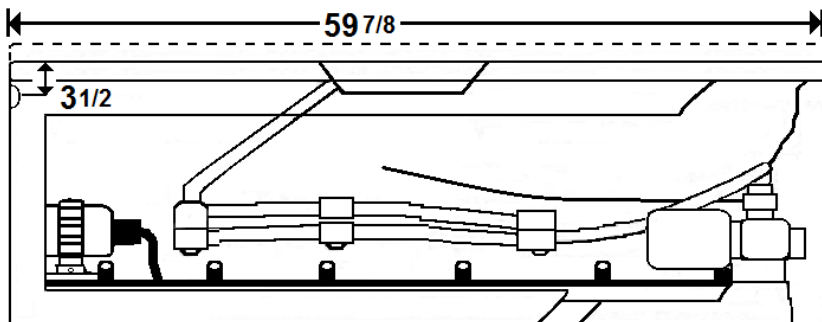

**\*All dimensions are +/- 1/2" and subject to change without notice\***  
**Confirm specifications before installation**

Standard (S) Pump Location and Alternate (A-1) Pump location.

### Technical Information

- Cut-Out Dimensions: 57 7/8" x 39 3/4"
- Weight: 175 lbs.
- Water Depth to Overflow: 15 1/4"
- Water Operating Level: 38 gal.
- Water Capacity: 56 gal.
- Sump Dimension: 36" x 26"