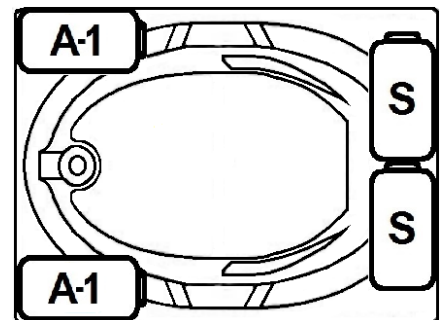

## 60" x 42" Skirted Acrylic Combo Bath

Model Number  
**4260EWASR064**  
 Right Hand Drain Combo Bath in White  
**4260EWASL064**  
 Left Hand Drain Combo Bath in White

### Features

- Color-matched jet trim and air controls
- 10 adjustable hydrotherapy jets
- 24 high output lateral air injectors
- Aromatherapy & Pillow included
- Constructed of high-gloss durable acrylic
- 3-Speed control for the 13.5 Amp pump
- 12.0 Amp variable speed blower
- Inline heater available – LM300
- Mood light available – LM522
- Pre-leveled base for easy installation
- Made in the USA

**\*All dimensions are +/- 1/2" and subject to change without notice\***  
**Confirm specifications before installation**

Standard (S) Pump Location and Alternate (A-1) Pump location.

### Technical Information

- Cut-Out Dimensions: 57 7/8" x 39 3/4"
- Weight: 175 lbs.
- Water Depth to Overflow: 15 1/4"
- Water Operating Level: 38 gal.
- Water Capacity: 56 gal.
- Sump Dimension: 36" x 26"