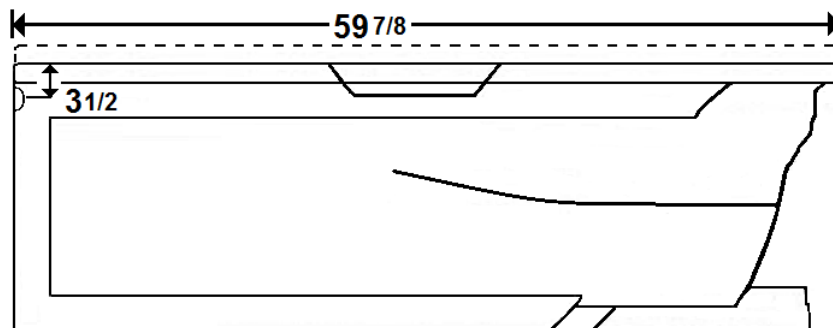

## 60" x 42" Skirted Acrylic Tub

Model Number  
**4260ETSR064**  
Right Hand Drain Soaker in White  
**4260ETSL064**  
Left Hand Drain Soaker in White

### Technical Information

- Cut-Out Dimensions: 57 7/8" x 39 3/4"
- Weight: 105 lbs.
- Water Depth to Overflow: 15 1/4"
- Water Operating Level: NA
- Water Capacity: 56 gal.
- Sump Dimension: 36" x 26"