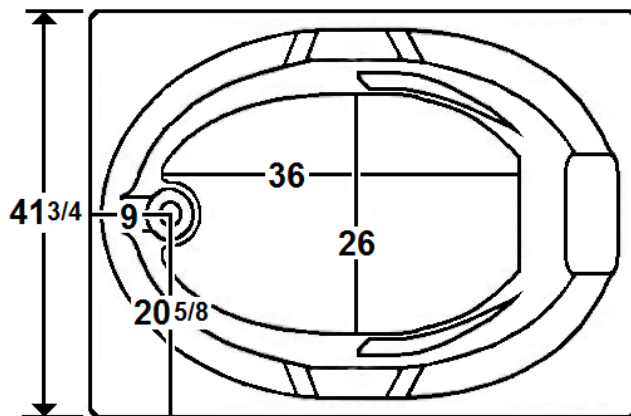

## 60" x 42" Skirted Acrylic Tub

Model Number  
**4260ETSR064**  
Right Hand Drain Soaker in White  
**4260ETSL064**  
Left Hand Drain Soaker in White

**\*All dimensions are +/- 1/2" and subject to change without notice\***  
**Confirm specifications before installation**

### Technical Information

- Cut-Out Dimensions: 57 7/8" x 39 3/4"
- Weight: 105 lbs.
- Water Depth to Overflow: 15 1/4"
- Water Operating Level: NA
- Water Capacity: 56 gal.
- Sump Dimension: 36" x 26"