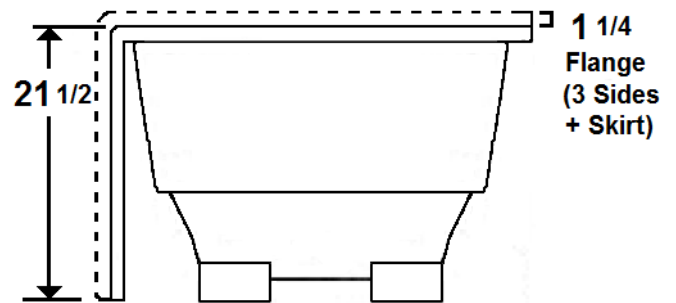

## 60" x 42" Skirted Acrylic Tub

Model Number  
**4260ETSR064**  
Right Hand Drain Soaker in White  
**4260ETSL064**  
Left Hand Drain Soaker in White

**\*All dimensions are +/- 1/2" and subject to change without notice\***  
**Confirm specifications before installation**

### Technical Information

- Cut-Out Dimensions: 57 7/8" x 39 3/4"
- Weight: 105 lbs.
- Water Depth to Overflow: 15 1/4"
- Water Operating Level: NA
- Water Capacity: 56 gal.
- Sump Dimension: 36" x 26"