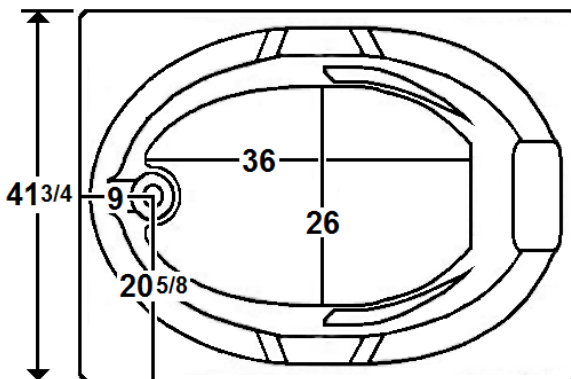

## 60" x 42" Skirted Acrylic Whirlpool

Model Number  
**4260EWSR064**  
 Right Hand Drain Whirlpool in White  
**4260EWSL064**  
 Left Hand Drain Whirlpool in White

**\*All dimensions are +/- 1/2" and subject to change without notice\***  
**Confirm specifications before installation**

Standard (S) Pump Location and Alternate (A-1 & A-2) Pump locations.

### Technical Information

- Cut-Out Dimensions: 57 7/8" x 39 3/4"
- Weight: 140 lbs.
- Water Depth to Overflow: 15 1/4"
- Water Operating Level: 38 gal.
- Water Capacity: 56 gal.
- Sump Dimension: 36" x 26"