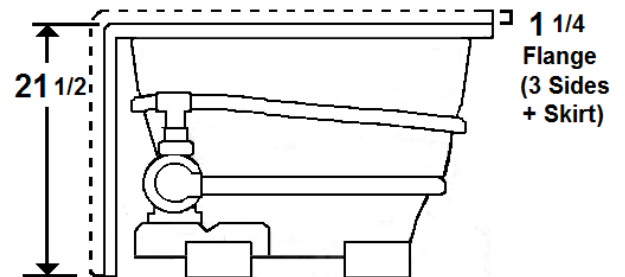

## 60" x 42" Skirted Acrylic Whirlpool

Model Number  
**4260EWSR064**  
 Right Hand Drain Whirlpool in White  
**4260EWSL064**  
 Left Hand Drain Whirlpool in White

**\*All dimensions are +/- 1/2" and subject to change without notice\***  
**Confirm specifications before installation**

Standard (S) Pump Location and Alternate (A-1 & A-2) Pump locations.

### Technical Information

- Cut-Out Dimensions: 57 7/8" x 39 3/4"
- Weight: 140 lbs.
- Water Depth to Overflow: 15 1/4"
- Water Operating Level: 38 gal.
- Water Capacity: 56 gal.
- Sump Dimension: 36" x 26"