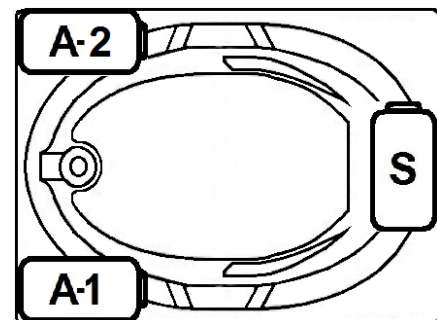

### Features

- Color-matched jet trim
- 10 adjustable hydrotherapy jets
- Pillow included
- Constructed of high-gloss durable acrylic
- 3-Speed control for the 13.5 Amp pump
- Inline heater available – LM300
- Mood light available – LM522
- Pre-leveled base for easy installation
- Made in the USA

**\*All dimensions are +/- 1/2" and subject to change without notice\***  
**Confirm specifications before installation**

Standard (S) Pump Location and Alternate (A-1 & A-2) Pump locations.

### Technical Information

- Cut-Out Dimensions: 57 7/8" x 39 3/4"
- Weight: 140 lbs.
- Water Depth to Overflow: 15 1/4"
- Water Operating Level: 38 gal.
- Water Capacity: 56 gal.
- Sump Dimension: 36" x 26"