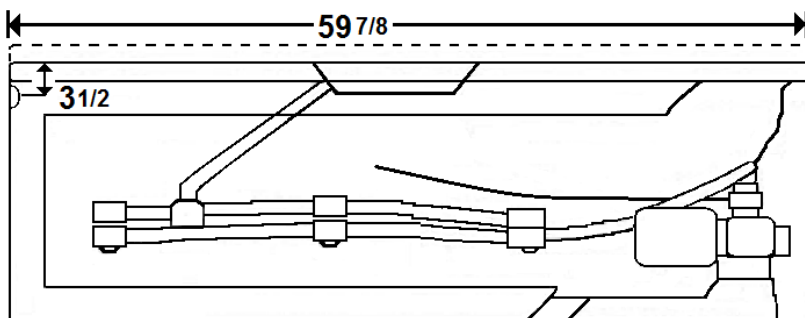

**\*All dimensions are +/- 1/2" and subject to change without notice\***  
**Confirm specifications before installation**

Standard (S) Pump Location and Alternate (A-1 & A-2) Pump locations.

### Technical Information

- Cut-Out Dimensions: 57 7/8" x 39 3/4"
- Weight: 140 lbs.
- Water Depth to Overflow: 15 1/4"
- Water Operating Level: 38 gal.
- Water Capacity: 56 gal.
- Sump Dimension: 36" x 26"