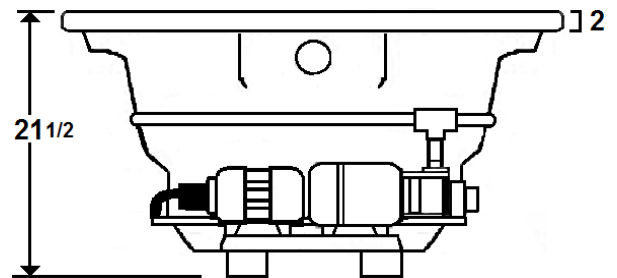

EVERSON I

60" x 42" Drop-In Acrylic Combo Bath

Model Number
4260EWA064
Drop-In Combo Bath in White

Features

- Color-matched jet trim and air controls
- 10 adjustable hydrotherapy jets
- 24 high output lateral air injectors
- Aromatherapy & Pillow included
- Constructed of high-gloss durable acrylic
- 3-Speed control for the 13.5 Amp pump
- 12.0 Amp variable speed blower
- Inline heater available – LM300
- Mood light available – LM522
- Pre-leveled base for easy installation
- Made in the USA

All dimensions are +/- 1/2" and subject to change without notice
Confirm specifications before installation

Standard (S) Pump Location and Alternate (A-1) Pump location.

Technical Information

- Cut-Out Dimensions: 57 1/2" x 39 3/4"
- Weight: 175 lbs.
- Water Depth to Overflow: 15 1/4"
- Water Operating Level: 45 gal.
- Water Capacity: 56 gal.
- Sump Dimension: 36" x 27"