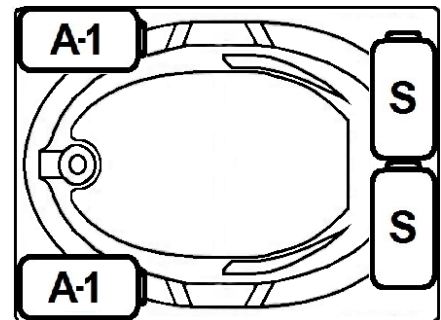

EVERSON I

60" x 42" Drop-In Acrylic Combo Bath

Model Number
4260EWA064
Drop-In Combo Bath in White

Features

- Color-matched jet trim and air controls
- 10 adjustable hydrotherapy jets
- 24 high output lateral air injectors
- Aromatherapy & Pillow included
- Constructed of high-gloss durable acrylic
- 3-Speed control for the 13.5 Amp pump
- 12.0 Amp variable speed blower
- Inline heater available – LM300
- Mood light available – LM522
- Pre-leveled base for easy installation
- Made in the USA

All dimensions are +/- 1/2" and subject to change without notice
Confirm specifications before installation

Standard (S) Pump Location and Alternate (A-1) Pump location.

Technical Information

- Cut-Out Dimensions: 57 1/2" x 39 3/4"
- Weight: 175 lbs.
- Water Depth to Overflow: 15 1/4"
- Water Operating Level: 45 gal.
- Water Capacity: 56 gal.
- Sump Dimension: 36" x 27"