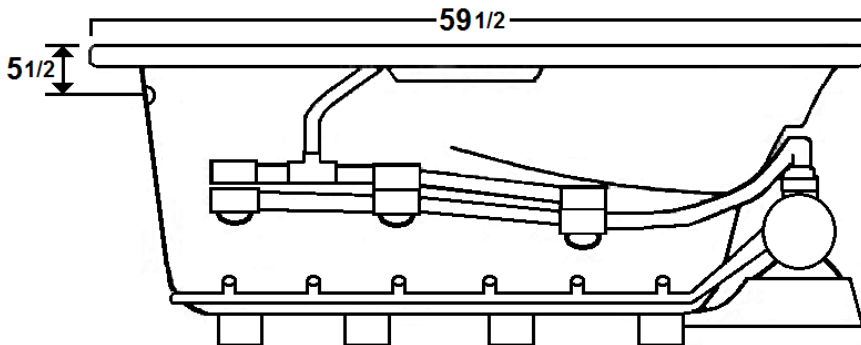

EVERSON I

60" x 42" Drop-In Acrylic Combo Bath

Model Number
4260EWA064
Drop-In Combo Bath in White

Features

- Color-matched jet trim and air controls
- 10 adjustable hydrotherapy jets
- 24 high output lateral air injectors
- Aromatherapy & Pillow included
- Constructed of high-gloss durable acrylic
- 3-Speed control for the 13.5 Amp pump
- 12.0 Amp variable speed blower
- Inline heater available – LM300
- Mood light available – LM522
- Pre-leveled base for easy installation
- Made in the USA

All dimensions are +/- 1/2" and subject to change without notice
Confirm specifications before installation

Standard (S) Pump Location and Alternate (A-1) Pump location.

Technical Information

- Cut-Out Dimensions: 57 1/2" x 39 3/4"
- Weight: 175 lbs.
- Water Depth to Overflow: 15 1/4"
- Water Operating Level: 45 gal.
- Water Capacity: 56 gal.
- Sump Dimension: 36" x 27"