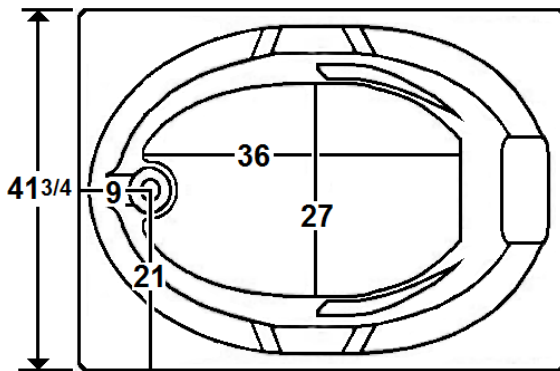

EVERSON I

60" x 42" Drop-In Acrylic Combo Bath

Model Number
4260EWA064
Drop-In Combo Bath in White

Features

- Color-matched jet trim and air controls
- 10 adjustable hydrotherapy jets
- 24 high output lateral air injectors
- Aromatherapy & Pillow included
- Constructed of high-gloss durable acrylic
- 3-Speed control for the 13.5 Amp pump
- 12.0 Amp variable speed blower
- Inline heater available – LM300
- Mood light available – LM522
- Pre-leveled base for easy installation
- Made in the USA

All dimensions are +/- 1/2" and subject to change without notice
Confirm specifications before installation

Standard (S) Pump Location and Alternate (A-1) Pump location.

Technical Information

- Cut-Out Dimensions: 57 1/2" x 39 3/4"
- Weight: 175 lbs.
- Water Depth to Overflow: 15 1/4"
- Water Operating Level: 45 gal.
- Water Capacity: 56 gal.
- Sump Dimension: 36" x 27"