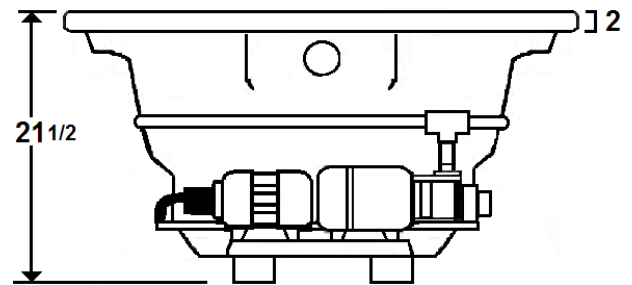

EVERSON II

72" x 42" Drop-In Acrylic Combo Bath

Model Number
4272EWA064
Drop-In Combo Bath in White

Features

- Color-matched jet trim and air controls
- 10 adjustable hydrotherapy jets
- 28 high output lateral air injectors
- Aromatherapy & Pillow included
- Constructed of high-gloss durable acrylic
- 3-Speed control for the 13.5 Amp pump
- 12.0 Amp variable speed blower
- Inline heater available – LM300
- Mood light available – LM522
- Pre-leveled base for easy installation
- Made in the USA

All dimensions are +/- 1/2" and subject to change without notice
Confirm specifications before installation

Standard (S) Pump Location and Alternate (A-1) Pump location.

Technical Information

- Cut-Out Dimensions: 69 1/2" x 39 5/8"
- Weight: 175 lbs.
- Water Depth to Overflow: 16"
- Water Operating Level: 59 gal.
- Water Capacity: 75 gal.
- Sump Dimension: 45" x 28"