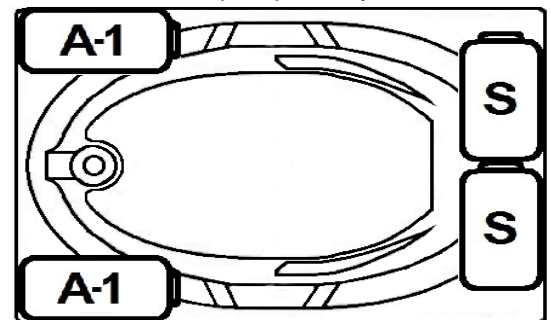

EVERSON II

72" x 42" Drop-In Acrylic Combo Bath

Model Number
4272EWA064
Drop-In Combo Bath in White

Features

- Color-matched jet trim and air controls
- 10 adjustable hydrotherapy jets
- 28 high output lateral air injectors
- Aromatherapy & Pillow included
- Constructed of high-gloss durable acrylic
- 3-Speed control for the 13.5 Amp pump
- 12.0 Amp variable speed blower
- Inline heater available – LM300
- Mood light available – LM522
- Pre-leveled base for easy installation
- Made in the USA

All dimensions are +/- 1/2" and subject to change without notice
Confirm specifications before installation

Standard (S) Pump Location and Alternate (A-1) Pump location.

Technical Information

- Cut-Out Dimensions: 69 1/2" x 39 5/8"
- Weight: 175 lbs.
- Water Depth to Overflow: 16"
- Water Operating Level: 59 gal.
- Water Capacity: 75 gal.
- Sump Dimension: 45" x 28"