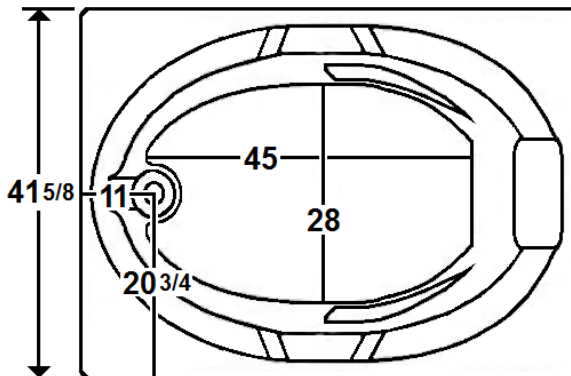

EVERSON II

72" x 42" Drop-In Acrylic Combo Bath

Model Number
4272EWA064
Drop-In Combo Bath in White

Features

- Color-matched jet trim and air controls
- 10 adjustable hydrotherapy jets
- 28 high output lateral air injectors
- Aromatherapy & Pillow included
- Constructed of high-gloss durable acrylic
- 3-Speed control for the 13.5 Amp pump
- 12.0 Amp variable speed blower
- Inline heater available – LM300
- Mood light available – LM522
- Pre-leveled base for easy installation
- Made in the USA

All dimensions are +/- 1/2" and subject to change without notice
Confirm specifications before installation

Standard (S) Pump Location and Alternate (A-1) Pump location.

Technical Information

- Cut-Out Dimensions: 69 1/2" x 39 5/8"
- Weight: 175 lbs.
- Water Depth to Overflow: 16"
- Water Operating Level: 59 gal.
- Water Capacity: 75 gal.
- Sump Dimension: 45" x 28"