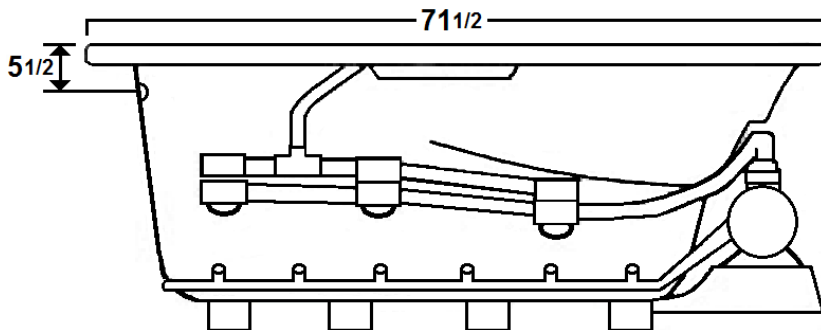

EVERSON II

72" x 42" Drop-In Acrylic Combo Bath

Model Number
4272EWA064
Drop-In Combo Bath in White

Features

- Color-matched jet trim and air controls
- 10 adjustable hydrotherapy jets
- 28 high output lateral air injectors
- Aromatherapy & Pillow included
- Constructed of high-gloss durable acrylic
- 3-Speed control for the 13.5 Amp pump
- 12.0 Amp variable speed blower
- Inline heater available – LM300
- Mood light available – LM522
- Pre-leveled base for easy installation
- Made in the USA

All dimensions are +/- 1/2" and subject to change without notice
Confirm specifications before installation

Standard (S) Pump Location and Alternate (A-1) Pump location.

Technical Information

- Cut-Out Dimensions: 69 1/2" x 39 5/8"
- Weight: 175 lbs.
- Water Depth to Overflow: 16"
- Water Operating Level: 59 gal.
- Water Capacity: 75 gal.
- Sump Dimension: 45" x 28"