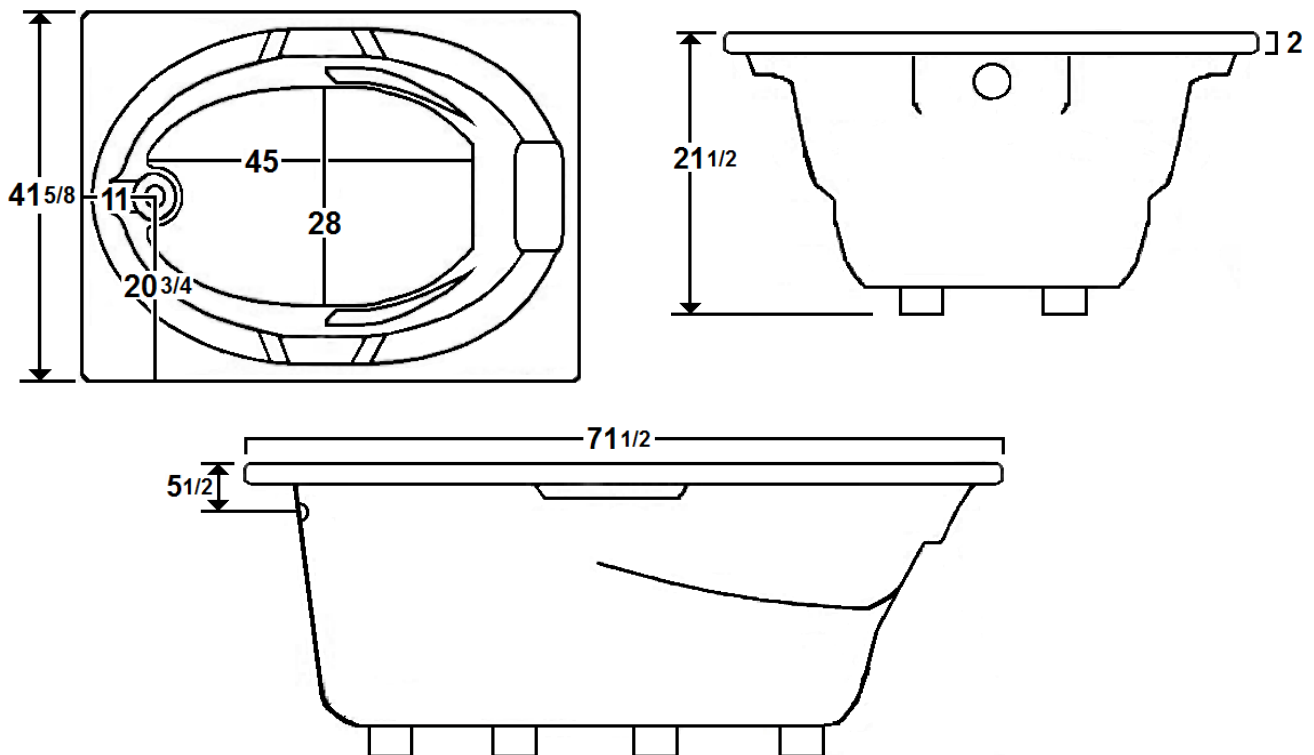

EVERSON II

72" x 42" Drop-In Acrylic Tub

Model Number
4272ET064
Drop-In Soaker in White

Features

- Constructed of high-gloss durable acrylic
- Pillow included
- Pre-leveled base for easy installation
- Textured floor
- Heater available – LM305 & LM306
- Mood light available – LM522
- Made in the USA

All dimensions are +/- 1/2" and subject to change without notice
Confirm specifications before installation

Technical Information

- Cut-Out Dimensions: 69 1/2" x 39 5/8"
- Weight: 120 lbs.
- Water Depth to Overflow: 16"
- Water Operating Level: NA
- Water Capacity: 75 gal.
- Sump Dimension: 45" x 28"