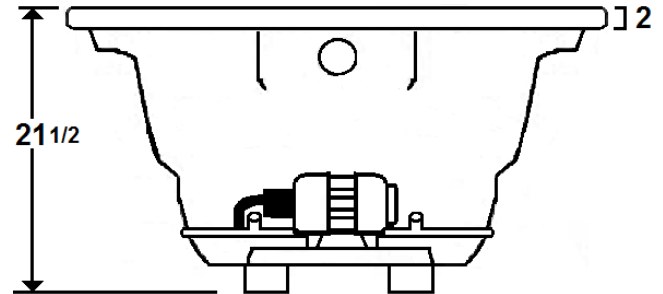

EVERSON III

60" x 36" Drop-In Acrylic Air Bath

Model Number
3660ETA064
Drop-In Air Bath in White

Features

- 24 high output later air jets
- Color-matched trim
- 12.0 Amp variable speed blower
- Aromatherapy and Pillow included
- Constructed of high-gloss durable acrylic
- Automatic purge cycle with timer
- Heaters available – LM305 & LM306
- Mood light available – LM522
- Pre-leveled base for easy installation
- Made in the USA

All dimensions are +/- 1/2" and subject to change without notice
Confirm specifications before installation

Standard (S) Pump Location and Alternate (A-1 & A-2) Pump locations.

Technical Information

- Cut-Out Dimensions: 58" x 34"
- Weight: 135 lbs.
- Water Depth to Overflow: 15 1/4"
- Water Operating Level: NA
- Water Capacity: 51 gal.
- Sump Dimension: 36" x 22"