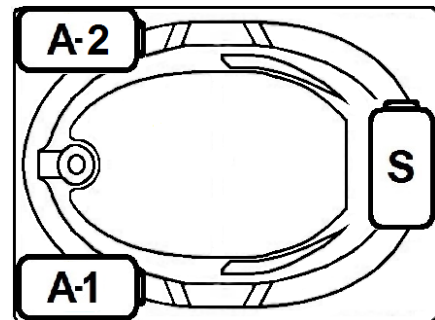

EVERSON III

60" x 36" Drop-In Acrylic Air Bath

Model Number
3660ETA064
Drop-In Air Bath in White

Features

- 24 high output later air jets
- Color-matched trim
- 12.0 Amp variable speed blower
- Aromatherapy and Pillow included
- Constructed of high-gloss durable acrylic
- Automatic purge cycle with timer
- Heaters available – LM305 & LM306
- Mood light available – LM522
- Pre-leveled base for easy installation
- Made in the USA

All dimensions are +/- 1/2" and subject to change without notice
Confirm specifications before installation

Standard (S) Pump Location and Alternate (A-1 & A-2) Pump locations.

Technical Information

- Cut-Out Dimensions: 58" x 34"
- Weight: 135 lbs.
- Water Depth to Overflow: 15 1/4"
- Water Operating Level: NA
- Water Capacity: 51 gal.
- Sump Dimension: 36" x 22"