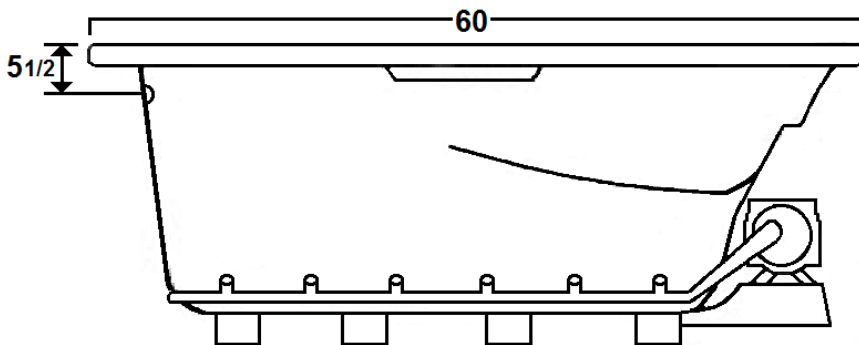

EVERSON III

60" x 36" Drop-In Acrylic Air Bath

Model Number
3660ETA064
Drop-In Air Bath in White

Features

- 24 high output later air jets
- Color-matched trim
- 12.0 Amp variable speed blower
- Aromatherapy and Pillow included
- Constructed of high-gloss durable acrylic
- Automatic purge cycle with timer
- Heaters available – LM305 & LM306
- Mood light available – LM522
- Pre-leveled base for easy installation
- Made in the USA

All dimensions are +/- 1/2" and subject to change without notice
Confirm specifications before installation

Standard (S) Pump Location and Alternate (A-1 & A-2) Pump locations.

Technical Information

- Cut-Out Dimensions: 58" x 34"
- Weight: 135 lbs.
- Water Depth to Overflow: 15 1/4"
- Water Operating Level: NA
- Water Capacity: 51 gal.
- Sump Dimension: 36" x 22"