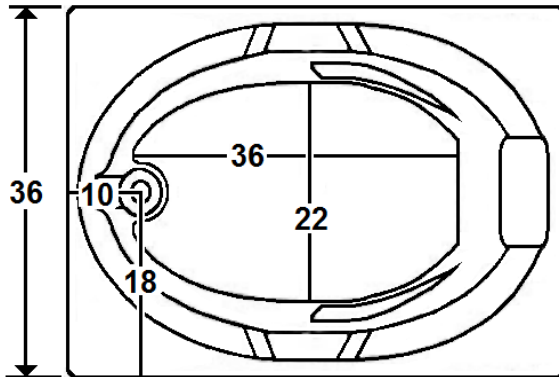

EVERSON III

60" x 36" Drop-In Acrylic Air Bath

Model Number
3660ETA064
Drop-In Air Bath in White

Features

- 24 high output later air jets
- Color-matched trim
- 12.0 Amp variable speed blower
- Aromatherapy and Pillow included
- Constructed of high-gloss durable acrylic
- Automatic purge cycle with timer
- Heaters available – LM305 & LM306
- Mood light available – LM522
- Pre-leveled base for easy installation
- Made in the USA

All dimensions are +/- 1/2" and subject to change without notice
Confirm specifications before installation

Standard (S) Pump Location and Alternate (A-1 & A-2) Pump locations.

Technical Information

- Cut-Out Dimensions: 58" x 34"
- Weight: 135 lbs.
- Water Depth to Overflow: 15 1/4"
- Water Operating Level: NA
- Water Capacity: 51 gal.
- Sump Dimension: 36" x 22"