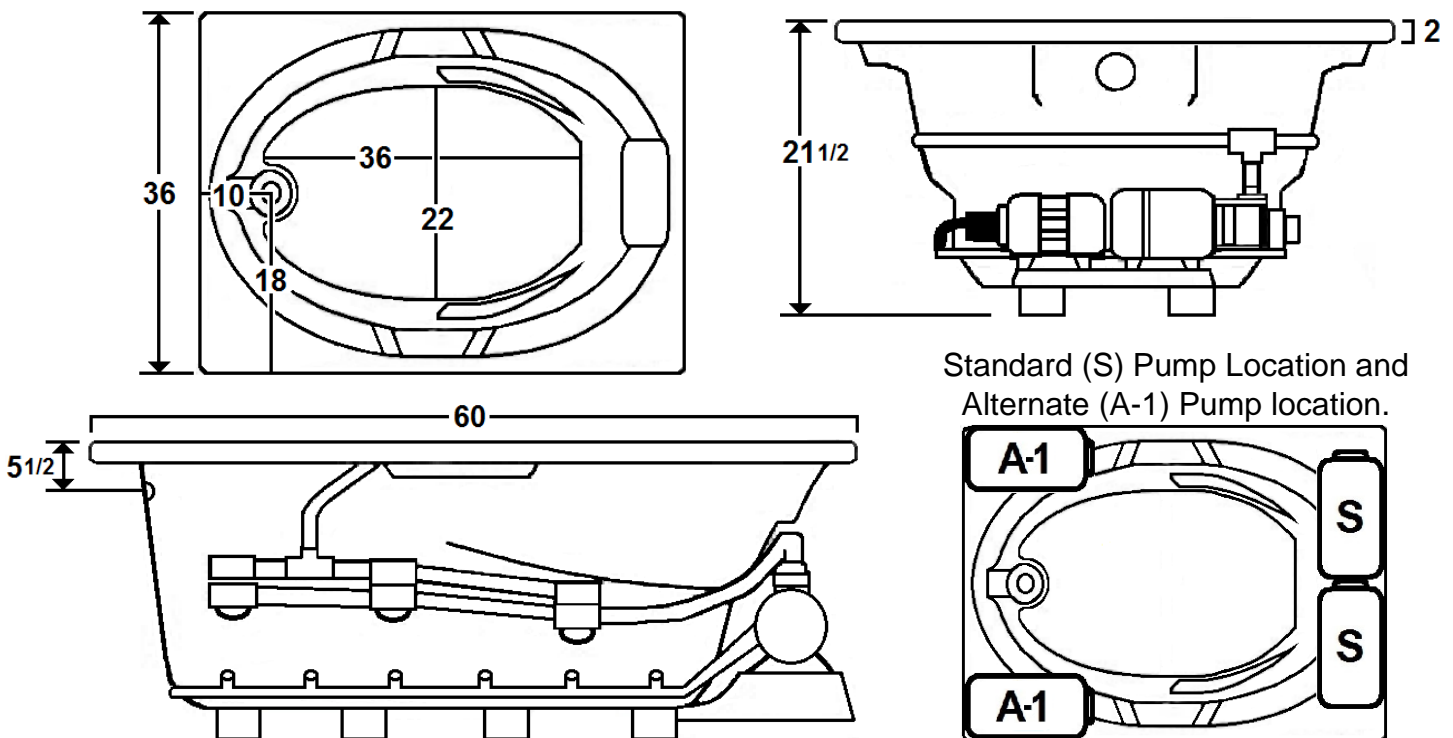

## 60" x 36" Drop-In Acrylic Combo Bath

Model Number  
**3660EWA064**  
Drop-In Combo Bath in White

**\*All dimensions are +/- 1/2" and subject to change without notice\***  
**Confirm specifications before installation**

### Technical Information

- Cut-Out Dimensions: 58" x 34"
- Weight: 175 lbs.
- Water Depth to Overflow: 15 1/4"
- Water Operating Level: 42 gal.
- Water Capacity: 51 gal.
- Sump Dimension: 36" x 22"