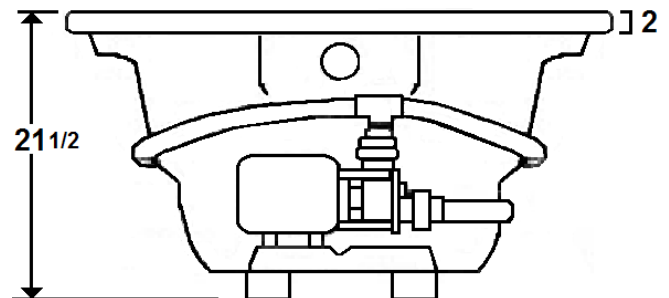

EVERSON III

60" x 36" Drop-In Acrylic Whirlpool

Model Number
3660EW064
Drop-In Whirlpool in White

Features

- Color-matched jet trim
- 10 adjustable hydrotherapy jets
- Pillow included
- Constructed of high-gloss durable acrylic
- 3-Speed control for the 9.0 Amp pump
- Inline heater available – LM300
- Mood light available – LM522
- Pre-leveled base for easy installation
- Made in the USA

All dimensions are +/- 1/2" and subject to change without notice
Confirm specifications before installation

Standard (S) Pump Location and Alternate (A-1 & A-2) Pump locations.

Technical Information

- Cut-Out Dimensions: 58" x 34"
- Weight: 135 lbs.
- Water Depth to Overflow: 15 1/4"
- Water Operating Level: 42 gal.
- Water Capacity: 51 gal.
- Sump Dimension: 36" x 22"