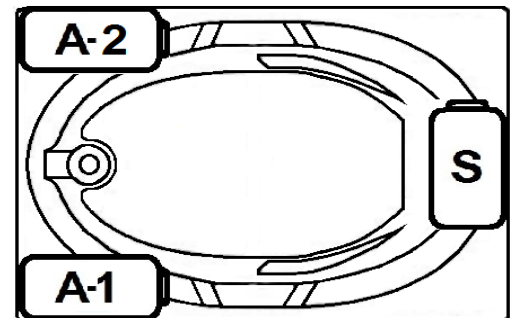

EVERSON III

60" x 36" Drop-In Acrylic Whirlpool

Model Number
3660EW064
Drop-In Whirlpool in White

Features

- Color-matched jet trim
- 10 adjustable hydrotherapy jets
- Pillow included
- Constructed of high-gloss durable acrylic
- 3-Speed control for the 9.0 Amp pump
- Inline heater available – LM300
- Mood light available – LM522
- Pre-leveled base for easy installation
- Made in the USA

All dimensions are +/- 1/2" and subject to change without notice
Confirm specifications before installation

Standard (S) Pump Location and Alternate (A-1 & A-2) Pump locations.

Technical Information

- Cut-Out Dimensions: 58" x 34"
- Weight: 135 lbs.
- Water Depth to Overflow: 15 1/4"
- Water Operating Level: 42 gal.
- Water Capacity: 51 gal.
- Sump Dimension: 36" x 22"