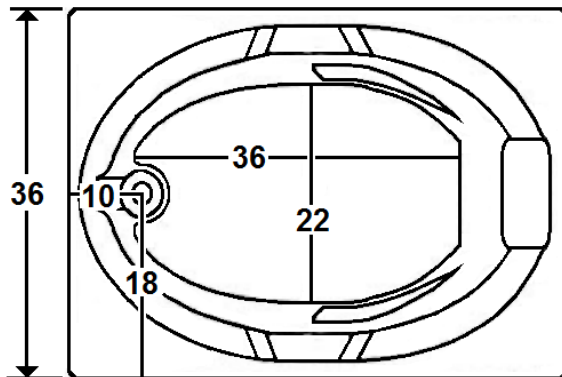

EVERSON III

60" x 36" Drop-In Acrylic Whirlpool

Model Number
3660EW064
Drop-In Whirlpool in White

Features

- Color-matched jet trim
- 10 adjustable hydrotherapy jets
- Pillow included
- Constructed of high-gloss durable acrylic
- 3-Speed control for the 9.0 Amp pump
- Inline heater available – LM300
- Mood light available – LM522
- Pre-leveled base for easy installation
- Made in the USA

All dimensions are +/- 1/2" and subject to change without notice
Confirm specifications before installation

Standard (S) Pump Location and Alternate (A-1 & A-2) Pump locations.

Technical Information

- Cut-Out Dimensions: 58" x 34"
- Weight: 135 lbs.
- Water Depth to Overflow: 15 1/4"
- Water Operating Level: 42 gal.
- Water Capacity: 51 gal.
- Sump Dimension: 36" x 22"