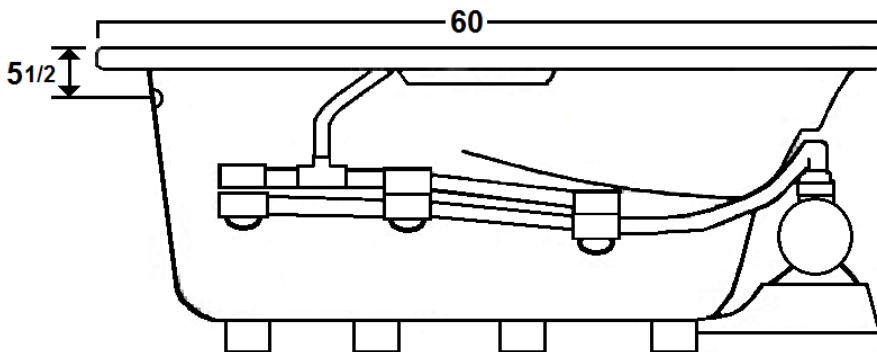

EVERSON III

60" x 36" Drop-In Acrylic Whirlpool

Model Number
3660EW064
Drop-In Whirlpool in White

Features

- Color-matched jet trim
- 10 adjustable hydrotherapy jets
- Pillow included
- Constructed of high-gloss durable acrylic
- 3-Speed control for the 9.0 Amp pump
- Inline heater available – LM300
- Mood light available – LM522
- Pre-leveled base for easy installation
- Made in the USA

All dimensions are +/- 1/2" and subject to change without notice
Confirm specifications before installation

Standard (S) Pump Location and Alternate (A-1 & A-2) Pump locations.

Technical Information

- Cut-Out Dimensions: 58" x 34"
- Weight: 135 lbs.
- Water Depth to Overflow: 15 1/4"
- Water Operating Level: 42 gal.
- Water Capacity: 51 gal.
- Sump Dimension: 36" x 22"