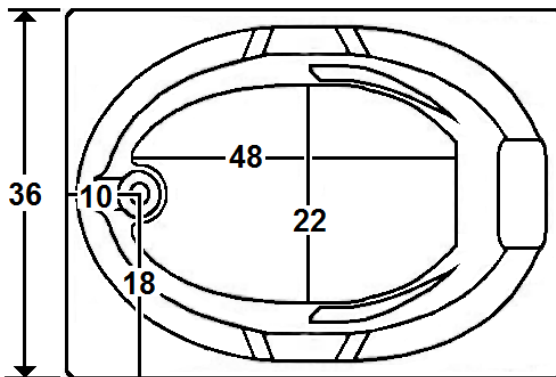

EVERSON IV

72" x 36" Drop-In Acrylic Combo Bath

Model Number
3672EWA064
Drop-In Combo Bath in White

Features

- Color-matched jet trim and air controls
- 10 adjustable hydrotherapy jets
- 28 high output lateral air injectors
- Aromatherapy & Pillow included
- Constructed of high-gloss durable acrylic
- 3-Speed control for the 13.5 Amp pump
- 12.0 Amp variable speed blower
- Inline heater available – LM300
- Mood light available – LM522
- Pre-leveled base for easy installation
- Made in the USA

All dimensions are +/- 1/2" and subject to change without notice
Confirm specifications before installation

Standard (S) Pump Location and Alternate (A-1) Pump location.

Technical Information

- Cut-Out Dimensions: 70" x 34"
- Weight: 185 lbs.
- Water Depth to Overflow: 15 1/2"
- Water Operating Level: 54 gal.
- Water Capacity: 63 gal.
- Sump Dimension: 48" x 22"