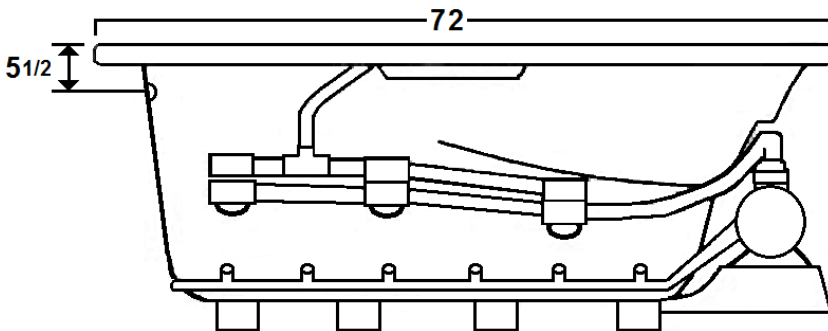

EVERSON IV

72" x 36" Drop-In Acrylic Combo Bath

Model Number
3672EWA064
Drop-In Combo Bath in White

Features

- Color-matched jet trim and air controls
- 10 adjustable hydrotherapy jets
- 28 high output lateral air injectors
- Aromatherapy & Pillow included
- Constructed of high-gloss durable acrylic
- 3-Speed control for the 13.5 Amp pump
- 12.0 Amp variable speed blower
- Inline heater available – LM300
- Mood light available – LM522
- Pre-leveled base for easy installation
- Made in the USA

All dimensions are +/- 1/2" and subject to change without notice
Confirm specifications before installation

Standard (S) Pump Location and Alternate (A-1) Pump location.

Technical Information

- Cut-Out Dimensions: 70" x 34"
- Weight: 185 lbs.
- Water Depth to Overflow: 15 1/2"
- Water Operating Level: 54 gal.
- Water Capacity: 63 gal.
- Sump Dimension: 48" x 22"