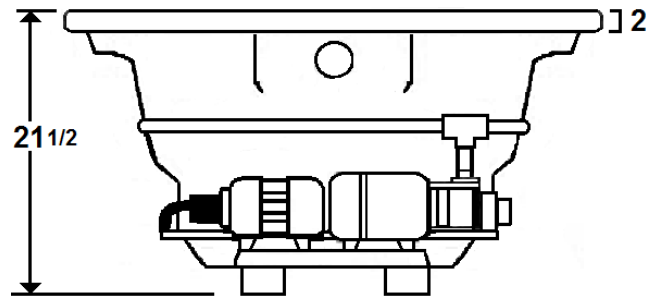

EVERSON IV

72" x 36" Drop-In Acrylic Combo Bath

Model Number
3672EWA064
Drop-In Combo Bath in White

Features

- Color-matched jet trim and air controls
- 10 adjustable hydrotherapy jets
- 28 high output lateral air injectors
- Aromatherapy & Pillow included
- Constructed of high-gloss durable acrylic
- 3-Speed control for the 13.5 Amp pump
- 12.0 Amp variable speed blower
- Inline heater available – LM300
- Mood light available – LM522
- Pre-leveled base for easy installation
- Made in the USA

All dimensions are +/- 1/2" and subject to change without notice
Confirm specifications before installation

Standard (S) Pump Location and Alternate (A-1) Pump location.

Technical Information

- Cut-Out Dimensions: 70" x 34"
- Weight: 185 lbs.
- Water Depth to Overflow: 15 1/2"
- Water Operating Level: 54 gal.
- Water Capacity: 63 gal.
- Sump Dimension: 48" x 22"