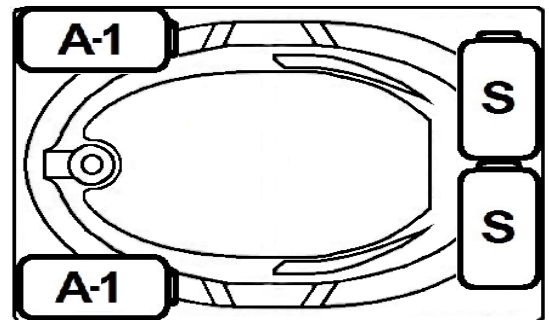

EVERSON IV

72" x 36" Drop-In Acrylic Combo Bath

Model Number
3672EWA064
Drop-In Combo Bath in White

Features

- Color-matched jet trim and air controls
- 10 adjustable hydrotherapy jets
- 28 high output lateral air injectors
- Aromatherapy & Pillow included
- Constructed of high-gloss durable acrylic
- 3-Speed control for the 13.5 Amp pump
- 12.0 Amp variable speed blower
- Inline heater available – LM300
- Mood light available – LM522
- Pre-leveled base for easy installation
- Made in the USA

All dimensions are +/- 1/2" and subject to change without notice
Confirm specifications before installation

Standard (S) Pump Location and Alternate (A-1) Pump location.

Technical Information

- Cut-Out Dimensions: 70" x 34"
- Weight: 185 lbs.
- Water Depth to Overflow: 15 1/2"
- Water Operating Level: 54 gal.
- Water Capacity: 63 gal.
- Sump Dimension: 48" x 22"