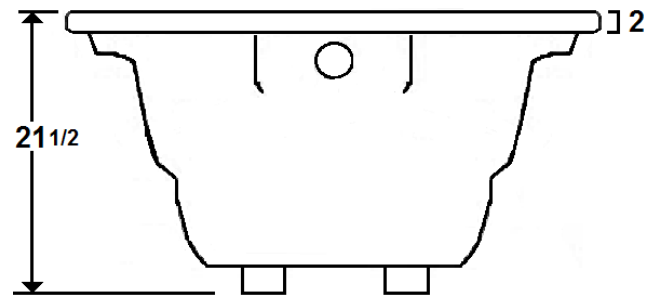

## 72" x 36" Drop-In Acrylic Tub

Model Number  
**3672ET064**  
Drop-In Soaker in White

### Technical Information

- Cut-Out Dimensions: 70" x 34"
- Weight: 125 lbs.
- Water Depth to Overflow: 15 1/2"
- Water Operating Level: NA
- Water Capacity: 63 gal.
- Sump Dimension: 48" x 22"