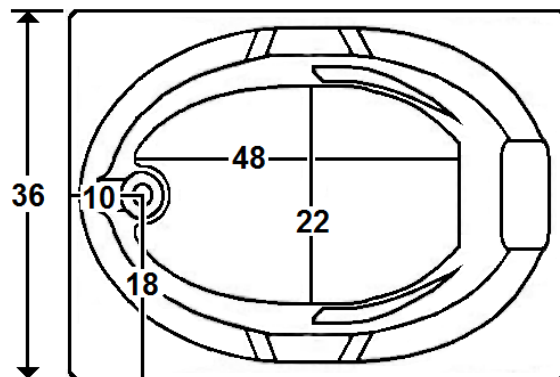

## 72" x 36" Drop-In Acrylic Tub

Model Number  
**3672ET064**  
Drop-In Soaker in White

**\*All dimensions are +/- 1/2" and subject to change without notice\***  
**Confirm specifications before installation**

### Technical Information

- Cut-Out Dimensions: 70" x 34"
- Weight: 125 lbs.
- Water Depth to Overflow: 15 1/2"
- Water Operating Level: NA
- Water Capacity: 63 gal.
- Sump Dimension: 48" x 22"