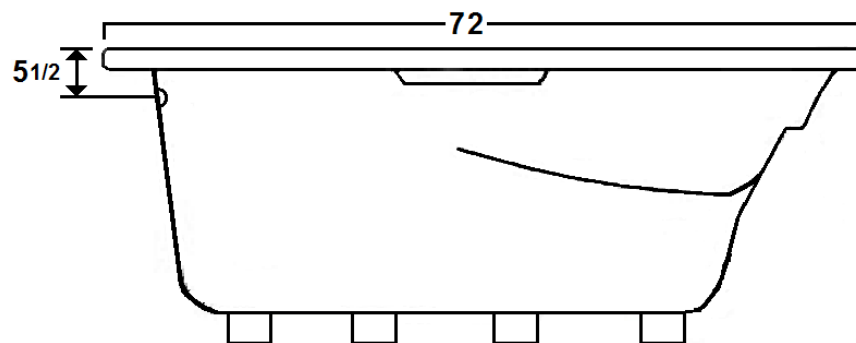

## 72" x 36" Drop-In Acrylic Tub

Model Number  
**3672ET064**  
Drop-In Soaker in White

**\*All dimensions are +/- 1/2" and subject to change without notice\***  
**Confirm specifications before installation**

### Technical Information

- Cut-Out Dimensions: 70" x 34"
- Weight: 125 lbs.
- Water Depth to Overflow: 15 1/2"
- Water Operating Level: NA
- Water Capacity: 63 gal.
- Sump Dimension: 48" x 22"