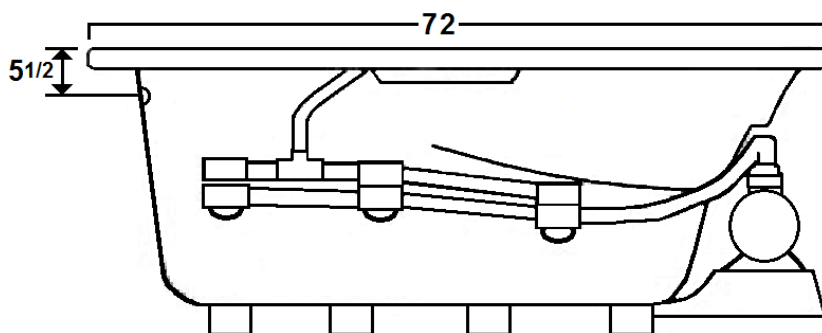

EVERSON IV

72" x 36" Drop-In Acrylic Whirlpool

Model Number
3672EW064
Drop-In Whirlpool in White

Features

- Color-matched jet trim
- 10 adjustable hydrotherapy jets
- Pillow included
- Constructed of high-gloss durable acrylic
- 3-Speed control for the 13.5 Amp pump
- Inline heater available – LM300
- Mood light available – LM522
- Pre-leveled base for easy installation
- Made in the USA

All dimensions are +/- 1/2" and subject to change without notice
Confirm specifications before installation

Standard (S) Pump Location and Alternate (A-1 & A-2) Pump locations.

Technical Information

- Cut-Out Dimensions: 70" x 34"
- Weight: 150 lbs.
- Water Depth to Overflow: 15 1/2"
- Water Operating Level: 54 gal.
- Water Capacity: 63 gal.
- Sump Dimension: 48" x 22"