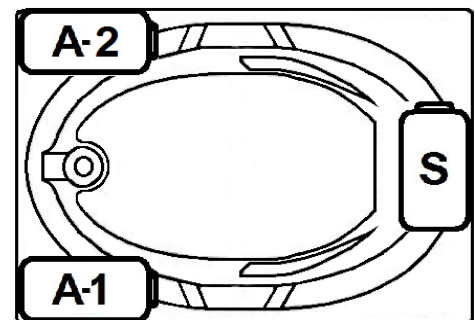

EVERSON IV

72" x 36" Drop-In Acrylic Whirlpool

Model Number
3672EW064
Drop-In Whirlpool in White

Features

- Color-matched jet trim
- 10 adjustable hydrotherapy jets
- Pillow included
- Constructed of high-gloss durable acrylic
- 3-Speed control for the 13.5 Amp pump
- Inline heater available – LM300
- Mood light available – LM522
- Pre-leveled base for easy installation
- Made in the USA

All dimensions are +/- 1/2" and subject to change without notice
Confirm specifications before installation

Standard (S) Pump Location and Alternate (A-1 & A-2) Pump locations.

Technical Information

- Cut-Out Dimensions: 70" x 34"
- Weight: 150 lbs.
- Water Depth to Overflow: 15 1/2"
- Water Operating Level: 54 gal.
- Water Capacity: 63 gal.
- Sump Dimension: 48" x 22"