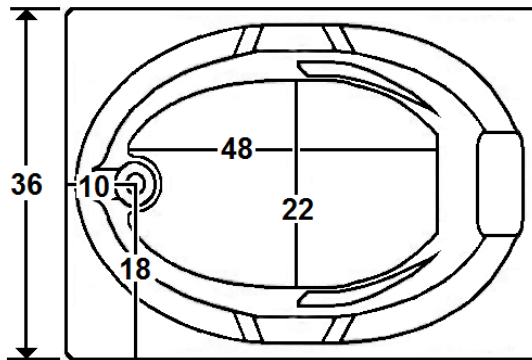

EVERSON IV

72" x 36" Drop-In Acrylic Whirlpool

Model Number
3672EW064
Drop-In Whirlpool in White

Features

- Color-matched jet trim
- 10 adjustable hydrotherapy jets
- Pillow included
- Constructed of high-gloss durable acrylic
- 3-Speed control for the 13.5 Amp pump
- Inline heater available – LM300
- Mood light available – LM522
- Pre-leveled base for easy installation
- Made in the USA

All dimensions are +/- 1/2" and subject to change without notice
Confirm specifications before installation

Standard (S) Pump Location and Alternate (A-1 & A-2) Pump locations.

Technical Information

- Cut-Out Dimensions: 70" x 34"
- Weight: 150 lbs.
- Water Depth to Overflow: 15 1/2"
- Water Operating Level: 54 gal.
- Water Capacity: 63 gal.
- Sump Dimension: 48" x 22"