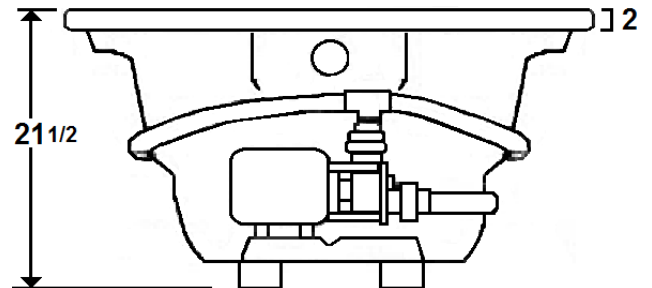

EVERSON IV

72" x 36" Drop-In Acrylic Whirlpool

Model Number
3672EW064
Drop-In Whirlpool in White

Features

- Color-matched jet trim
- 10 adjustable hydrotherapy jets
- Pillow included
- Constructed of high-gloss durable acrylic
- 3-Speed control for the 13.5 Amp pump
- Inline heater available – LM300
- Mood light available – LM522
- Pre-leveled base for easy installation
- Made in the USA

All dimensions are +/- 1/2" and subject to change without notice
Confirm specifications before installation

Standard (S) Pump Location and Alternate (A-1 & A-2) Pump locations.

Technical Information

- Cut-Out Dimensions: 70" x 34"
- Weight: 150 lbs.
- Water Depth to Overflow: 15 1/2"
- Water Operating Level: 54 gal.
- Water Capacity: 63 gal.
- Sump Dimension: 48" x 22"