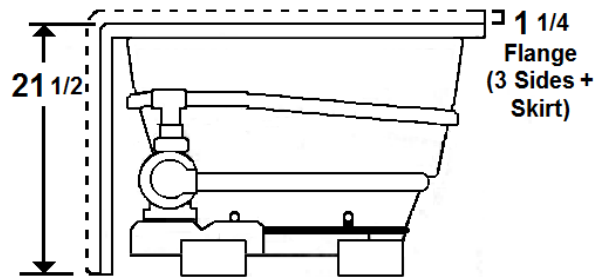

EVERSON V

60" x 42" Skirted Acrylic Combo Bath

Model Number
4260ETASR064
 Right Hand Drain Combo Bath in White
4260ETASL064
 Left Hand Drain Combo Bath in White

Features

- Color-matched jet trim and air controls
- 10 adjustable hydrotherapy jets
- 24 high output lateral air injectors
- Aromatherapy & Pillow included
- Constructed of high-gloss durable acrylic
- 3-Speed control for the 13.5 Amp pump
- 12.0 Amp variable speed blower
- Inline heater available – LM300
- Mood light available – LM522
- Pre-leveled base for easy installation
- Made in the USA

All dimensions are +/- 1/2" and subject to change without notice
Confirm specifications before installation

Standard (S) Pump Location and Alternate (A-1) Pump location.

Technical Information

- Cut-Out Dimensions: 57 7/8" x 39 3/4"
- Weight: 175 lbs.
- Water Depth to Overflow: 15 1/4"
- Water Operating Level: 38 gal.
- Water Capacity: 56 gal.
- Sump Dimension: 36" x 26"