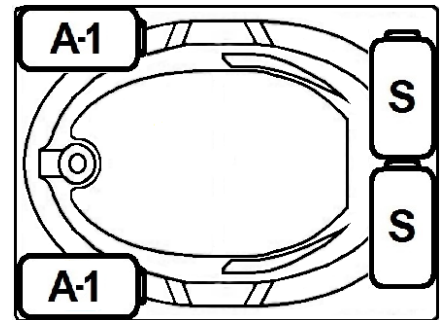

EVERSON V

60" x 42" Skirted Acrylic Combo Bath

Model Number
4260ETASR064
 Right Hand Drain Combo Bath in White
4260ETASL064
 Left Hand Drain Combo Bath in White

Features

- Color-matched jet trim and air controls
- 10 adjustable hydrotherapy jets
- 24 high output lateral air injectors
- Aromatherapy & Pillow included
- Constructed of high-gloss durable acrylic
- 3-Speed control for the 13.5 Amp pump
- 12.0 Amp variable speed blower
- Inline heater available – LM300
- Mood light available – LM522
- Pre-leveled base for easy installation
- Made in the USA

All dimensions are +/- 1/2" and subject to change without notice
Confirm specifications before installation

Standard (S) Pump Location and Alternate (A-1) Pump location.

Technical Information

- Cut-Out Dimensions: 57 7/8" x 39 3/4"
- Weight: 175 lbs.
- Water Depth to Overflow: 15 1/4"
- Water Operating Level: 38 gal.
- Water Capacity: 56 gal.
- Sump Dimension: 36" x 26"

EVERSON V

4260ETASR064

Right Hand Drain Combo Bath in White

4260ETASL064

Left Hand Drain Combo Bath in White

Combo Bath

Experience a deep tissue, high intensity whirlpool massage, or a light, relaxing, gentle full body air massage or anything in between. Enjoy the feeling of well-being, while obtaining better blood circulation, improved flexibility, soothed muscles and reduced tension