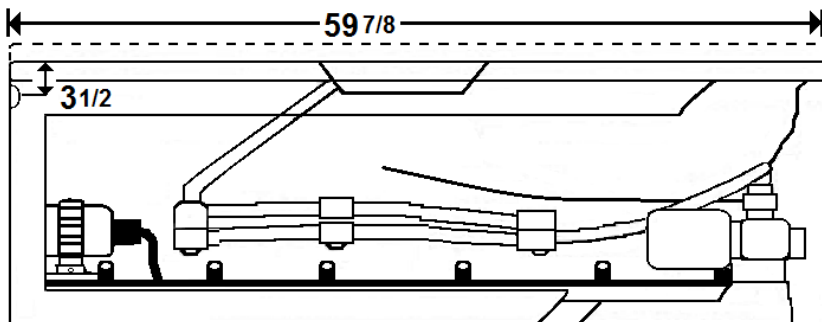

EVERSON V

60" x 42" Skirted Acrylic Combo Bath

Model Number
4260ETASR064
 Right Hand Drain Combo Bath in White
4260ETASL064
 Left Hand Drain Combo Bath in White

Features

- Color-matched jet trim and air controls
- 10 adjustable hydrotherapy jets
- 24 high output lateral air injectors
- Aromatherapy & Pillow included
- Constructed of high-gloss durable acrylic
- 3-Speed control for the 13.5 Amp pump
- 12.0 Amp variable speed blower
- Inline heater available – LM300
- Mood light available – LM522
- Pre-leveled base for easy installation
- Made in the USA

All dimensions are +/- 1/2" and subject to change without notice
Confirm specifications before installation

Standard (S) Pump Location and Alternate (A-1) Pump location.

Technical Information

- Cut-Out Dimensions: 57 7/8" x 39 3/4"
- Weight: 175 lbs.
- Water Depth to Overflow: 15 1/4"
- Water Operating Level: 38 gal.
- Water Capacity: 56 gal.
- Sump Dimension: 36" x 26"