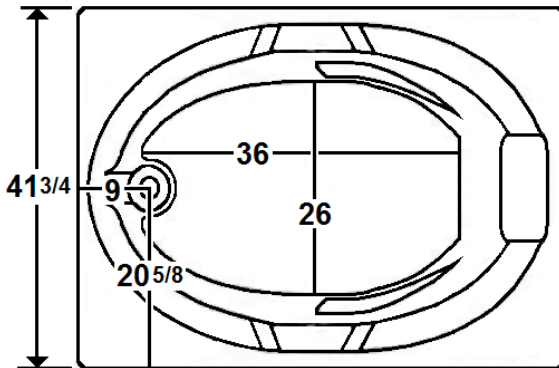

EVERSON V

60" x 42" Skirted Acrylic Combo Bath

Model Number
4260ETASR064
 Right Hand Drain Combo Bath in White
4260ETASL064
 Left Hand Drain Combo Bath in White

Features

- Color-matched jet trim and air controls
- 10 adjustable hydrotherapy jets
- 24 high output lateral air injectors
- Aromatherapy & Pillow included
- Constructed of high-gloss durable acrylic
- 3-Speed control for the 13.5 Amp pump
- 12.0 Amp variable speed blower
- Inline heater available – LM300
- Mood light available – LM522
- Pre-leveled base for easy installation
- Made in the USA

All dimensions are +/- 1/2" and subject to change without notice
Confirm specifications before installation

Standard (S) Pump Location and Alternate (A-1) Pump location.

Technical Information

- Cut-Out Dimensions: 57 7/8" x 39 3/4"
- Weight: 175 lbs.
- Water Depth to Overflow: 15 1/4"
- Water Operating Level: 38 gal.
- Water Capacity: 56 gal.
- Sump Dimension: 36" x 26"