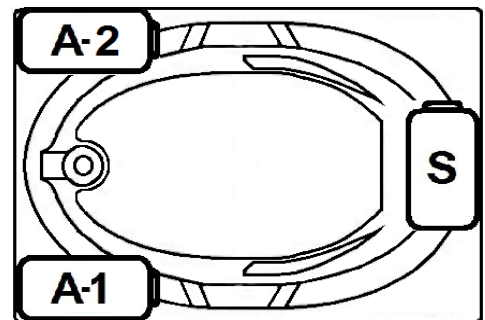

EVERSON VI

72" x 42" Skirted Acrylic Air Bath

Model Number
4272ETASR064
 Right Hand Drain Air Bath in White
4272ETASL064
 Left Hand Drain Air Bath in White

Features

- 28 high output later air jets
- Color-matched trim
- 12.0 Amp variable speed blower
- Aromatherapy and Pillow included
- Constructed of high-gloss durable acrylic
- Automatic purge cycle with timer
- Heaters available – LM305 & LM306
- Mood light available – LM522
- Pre-leveled base for easy installation
- Made in the USA

All dimensions are +/- 1/2" and subject to change without notice
Confirm specifications before installation

Standard (S) Pump Location and Alternate (A-1 & A-2) Pump locations.

Technical Information

- Cut-Out Dimensions: 69 3/4" x 39 3/4"
- Weight: 140 lbs.
- Water Depth to Overflow: 16"
- Water Operating Level: NA
- Water Capacity: 75 gal.
- Sump Dimension: 45" x 28"