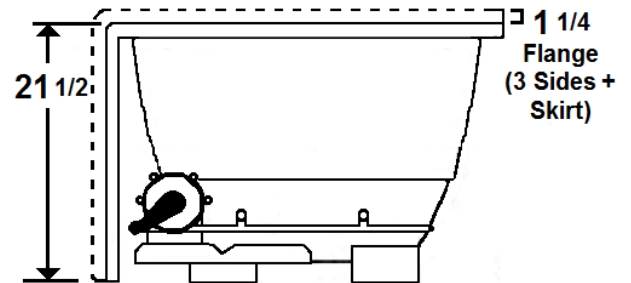

EVERSON VI

72" x 42" Skirted Acrylic Air Bath

Model Number
4272ETASR064
 Right Hand Drain Air Bath in White
4272ETASL064
 Left Hand Drain Air Bath in White

Features

- 28 high output later air jets
- Color-matched trim
- 12.0 Amp variable speed blower
- Aromatherapy and Pillow included
- Constructed of high-gloss durable acrylic
- Automatic purge cycle with timer
- Heaters available – LM305 & LM306
- Mood light available – LM522
- Pre-leveled base for easy installation
- Made in the USA

All dimensions are +/- 1/2" and subject to change without notice
Confirm specifications before installation

Standard (S) Pump Location and Alternate (A-1 & A-2) Pump locations.

Technical Information

- Cut-Out Dimensions: 69 3/4" x 39 3/4"
- Weight: 140 lbs.
- Water Depth to Overflow: 16"
- Water Operating Level: NA
- Water Capacity: 75 gal.
- Sump Dimension: 45" x 28"