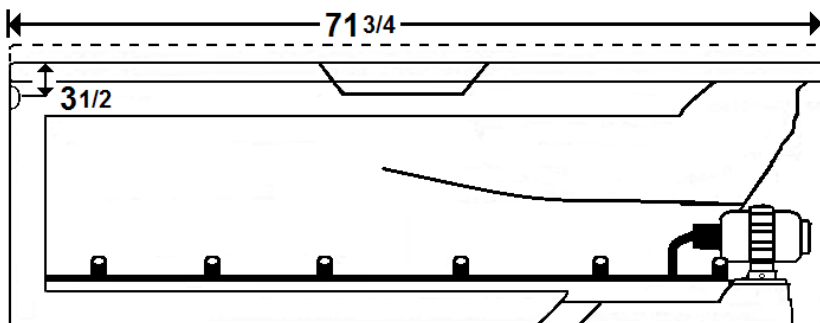

EVERSON VI

72" x 42" Skirted Acrylic Air Bath

Model Number
4272ETASR064
 Right Hand Drain Air Bath in White
4272ETASL064
 Left Hand Drain Air Bath in White

Features

- 28 high output later air jets
- Color-matched trim
- 12.0 Amp variable speed blower
- Aromatherapy and Pillow included
- Constructed of high-gloss durable acrylic
- Automatic purge cycle with timer
- Heaters available – LM305 & LM306
- Mood light available – LM522
- Pre-leveled base for easy installation
- Made in the USA

All dimensions are +/- 1/2" and subject to change without notice
Confirm specifications before installation

Standard (S) Pump Location and Alternate (A-1 & A-2) Pump locations.

Technical Information

- Cut-Out Dimensions: 69 3/4" x 39 3/4"
- Weight: 140 lbs.
- Water Depth to Overflow: 16"
- Water Operating Level: NA
- Water Capacity: 75 gal.
- Sump Dimension: 45" x 28"