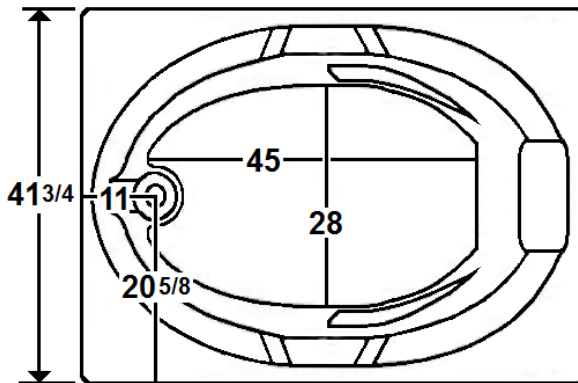

EVERSON VI

72" x 42" Skirted Acrylic Air Bath

Model Number
4272ETASR064
 Right Hand Drain Air Bath in White
4272ETASL064
 Left Hand Drain Air Bath in White

Features

- 28 high output later air jets
- Color-matched trim
- 12.0 Amp variable speed blower
- Aromatherapy and Pillow included
- Constructed of high-gloss durable acrylic
- Automatic purge cycle with timer
- Heaters available – LM305 & LM306
- Mood light available – LM522
- Pre-leveled base for easy installation
- Made in the USA

All dimensions are +/- 1/2" and subject to change without notice
Confirm specifications before installation

Standard (S) Pump Location and Alternate (A-1 & A-2) Pump locations.

Technical Information

- Cut-Out Dimensions: 69 3/4" x 39 3/4"
- Weight: 140 lbs.
- Water Depth to Overflow: 16"
- Water Operating Level: NA
- Water Capacity: 75 gal.
- Sump Dimension: 45" x 28"