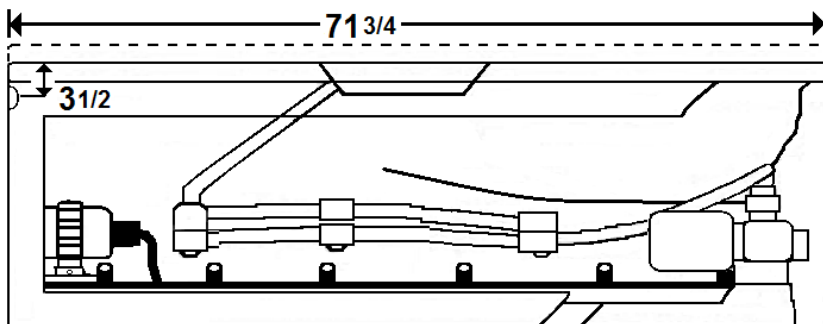

EVERSON VI

72" x 42" Skirted Acrylic Combo Bath

Model Number
4272EWASR064
 Right Hand Drain Combo Bath in White
4272EWASL064
 Left Hand Drain Combo Bath in White

Features

- Color-matched jet trim and air controls
- 10 adjustable hydrotherapy jets
- 28 high output lateral air injectors
- Aromatherapy & Pillow included
- Constructed of high-gloss durable acrylic
- 3-Speed control for the 13.5 Amp pump
- 12.0 Amp variable speed blower
- Inline heater available – LM300
- Mood light available – LM522
- Pre-leveled base for easy installation
- Made in the USA

All dimensions are +/- 1/2" and subject to change without notice
Confirm specifications before installation

Standard (S) Pump Location and Alternate (A-1) Pump location.

Technical Information

- Cut-Out Dimensions: 69 3/4" x 39 3/4"
- Weight: 190 lbs.
- Water Depth to Overflow: 16"
- Water Operating Level: 59 gal.
- Water Capacity: 75 gal.
- Sump Dimension: 45" x 28"