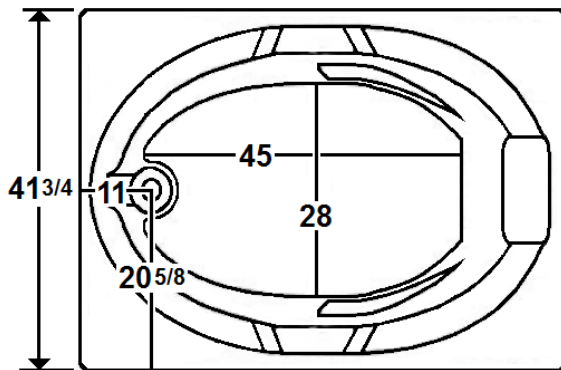

EVERSON VI

72" x 42" Skirted Acrylic Combo Bath

Model Number
4272EWASR064
 Right Hand Drain Combo Bath in White
4272EWASL064
 Left Hand Drain Combo Bath in White

Features

- Color-matched jet trim and air controls
- 10 adjustable hydrotherapy jets
- 28 high output lateral air injectors
- Aromatherapy & Pillow included
- Constructed of high-gloss durable acrylic
- 3-Speed control for the 13.5 Amp pump
- 12.0 Amp variable speed blower
- Inline heater available – LM300
- Mood light available – LM522
- Pre-leveled base for easy installation
- Made in the USA

All dimensions are +/- 1/2" and subject to change without notice
Confirm specifications before installation

Standard (S) Pump Location and Alternate (A-1) Pump location.

Technical Information

- Cut-Out Dimensions: 69 3/4" x 39 3/4"
- Weight: 190 lbs.
- Water Depth to Overflow: 16"
- Water Operating Level: 59 gal.
- Water Capacity: 75 gal.
- Sump Dimension: 45" x 28"