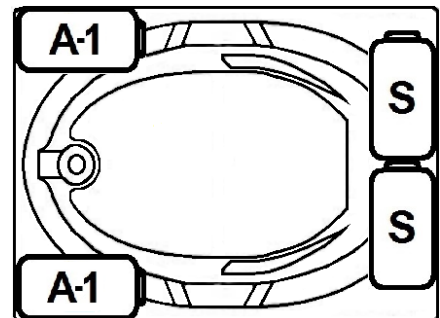

EVERSON VI

72" x 42" Skirted Acrylic Combo Bath

Model Number
4272EWASR064
 Right Hand Drain Combo Bath in White
4272EWASL064
 Left Hand Drain Combo Bath in White

Features

- Color-matched jet trim and air controls
- 10 adjustable hydrotherapy jets
- 28 high output lateral air injectors
- Aromatherapy & Pillow included
- Constructed of high-gloss durable acrylic
- 3-Speed control for the 13.5 Amp pump
- 12.0 Amp variable speed blower
- Inline heater available – LM300
- Mood light available – LM522
- Pre-leveled base for easy installation
- Made in the USA

All dimensions are +/- 1/2" and subject to change without notice
Confirm specifications before installation

Standard (S) Pump Location and Alternate (A-1) Pump location.

Technical Information

- Cut-Out Dimensions: 69 3/4" x 39 3/4"
- Weight: 190 lbs.
- Water Depth to Overflow: 16"
- Water Operating Level: 59 gal.
- Water Capacity: 75 gal.
- Sump Dimension: 45" x 28"