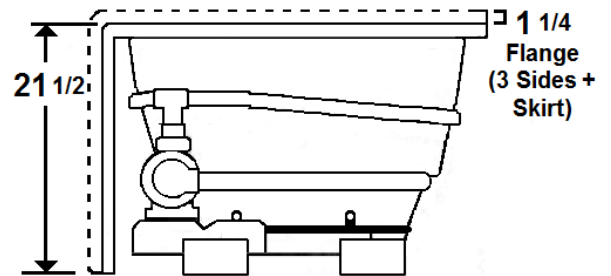

EVERSON VI

72" x 42" Skirted Acrylic Combo Bath

Model Number
4272EWASR064
 Right Hand Drain Combo Bath in White
4272EWASL064
 Left Hand Drain Combo Bath in White

Features

- Color-matched jet trim and air controls
- 10 adjustable hydrotherapy jets
- 28 high output lateral air injectors
- Aromatherapy & Pillow included
- Constructed of high-gloss durable acrylic
- 3-Speed control for the 13.5 Amp pump
- 12.0 Amp variable speed blower
- Inline heater available – LM300
- Mood light available – LM522
- Pre-leveled base for easy installation
- Made in the USA

All dimensions are +/- 1/2" and subject to change without notice
Confirm specifications before installation

Standard (S) Pump Location and Alternate (A-1) Pump location.

Technical Information

- Cut-Out Dimensions: 69 3/4" x 39 3/4"
- Weight: 190 lbs.
- Water Depth to Overflow: 16"
- Water Operating Level: 59 gal.
- Water Capacity: 75 gal.
- Sump Dimension: 45" x 28"