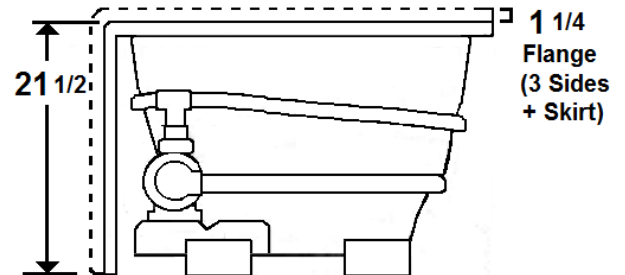

EVERSON VI

72" x 42" Skirted Acrylic Whirlpool

Model Number
4272EWSR064
 Right Hand Drain Whirlpool in White
4272EWSL064
 Left Hand Drain Whirlpool in White

Features

- Color-matched jet trim
- 10 adjustable hydrotherapy jets
- Pillow included
- Constructed of high-gloss durable acrylic
- 3-Speed control for the 13.5 Amp pump
- Inline heater available – LM300
- Mood light available – LM522
- Pre-leveled base for easy installation
- Made in the USA

All dimensions are +/- 1/2" and subject to change without notice
Confirm specifications before installation

Standard (S) Pump Location and Alternate (A-1 & A-2) Pump locations.

Technical Information

- Cut-Out Dimensions: 69 3/4" x 39 3/4"
- Weight: 155 lbs.
- Water Depth to Overflow: 16"
- Water Operating Level: 59 gal.
- Water Capacity: 75 gal.
- Sump Dimension: 45" x 28"