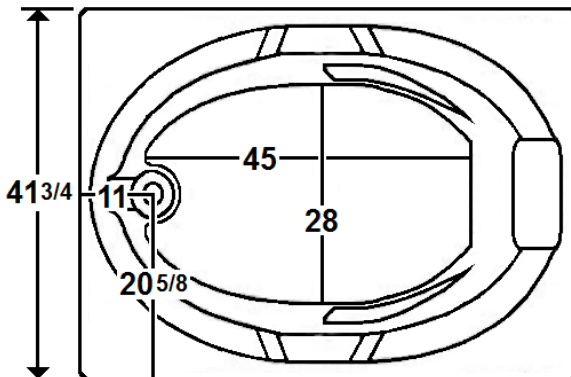

EVERSON VI

72" x 42" Skirted Acrylic Whirlpool

Model Number
4272EWSR064
 Right Hand Drain Whirlpool in White
4272EWSL064
 Left Hand Drain Whirlpool in White

Features

- Color-matched jet trim
- 10 adjustable hydrotherapy jets
- Pillow included
- Constructed of high-gloss durable acrylic
- 3-Speed control for the 13.5 Amp pump
- Inline heater available – LM300
- Mood light available – LM522
- Pre-leveled base for easy installation
- Made in the USA

All dimensions are +/- 1/2" and subject to change without notice
Confirm specifications before installation

Standard (S) Pump Location and Alternate (A-1 & A-2) Pump locations.

Technical Information

- Cut-Out Dimensions: 69 3/4" x 39 3/4"
- Weight: 155 lbs.
- Water Depth to Overflow: 16"
- Water Operating Level: 59 gal.
- Water Capacity: 75 gal.
- Sump Dimension: 45" x 28"