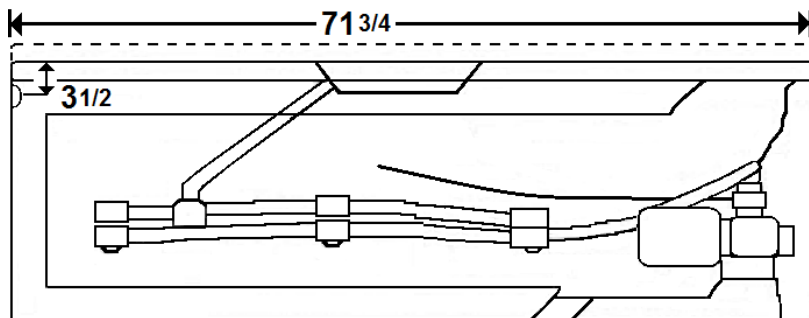

EVERSON VI

72" x 42" Skirted Acrylic Whirlpool

Model Number
4272EWSR064
 Right Hand Drain Whirlpool in White
4272EWSL064
 Left Hand Drain Whirlpool in White

Features

- Color-matched jet trim
- 10 adjustable hydrotherapy jets
- Pillow included
- Constructed of high-gloss durable acrylic
- 3-Speed control for the 13.5 Amp pump
- Inline heater available – LM300
- Mood light available – LM522
- Pre-leveled base for easy installation
- Made in the USA

All dimensions are +/- 1/2" and subject to change without notice
Confirm specifications before installation

Standard (S) Pump Location and Alternate (A-1 & A-2) Pump locations.

Technical Information

- Cut-Out Dimensions: 69 3/4" x 39 3/4"
- Weight: 155 lbs.
- Water Depth to Overflow: 16"
- Water Operating Level: 59 gal.
- Water Capacity: 75 gal.
- Sump Dimension: 45" x 28"