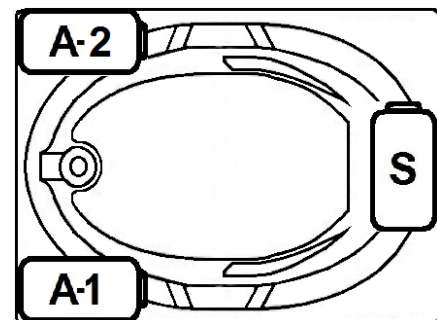

EVERSON VI

72" x 42" Skirted Acrylic Whirlpool

Model Number
4272EWSR064
 Right Hand Drain Whirlpool in White
4272EWSL064
 Left Hand Drain Whirlpool in White

Features

- Color-matched jet trim
- 10 adjustable hydrotherapy jets
- Pillow included
- Constructed of high-gloss durable acrylic
- 3-Speed control for the 13.5 Amp pump
- Inline heater available – LM300
- Mood light available – LM522
- Pre-leveled base for easy installation
- Made in the USA

All dimensions are +/- 1/2" and subject to change without notice
Confirm specifications before installation

Standard (S) Pump Location and Alternate (A-1 & A-2) Pump locations.

Technical Information

- Cut-Out Dimensions: 69 3/4" x 39 3/4"
- Weight: 155 lbs.
- Water Depth to Overflow: 16"
- Water Operating Level: 59 gal.
- Water Capacity: 75 gal.
- Sump Dimension: 45" x 28"